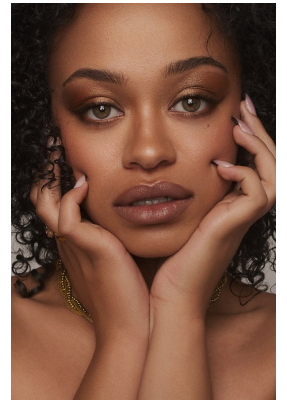

**citizen**  
*A Division Of Boss Models*

**MICKYLE BERLING**

Height: 162cm Bust: 91cm Waist: 68cm Hips: 94cm Shoe: 5 UK Hair: Dark Brown Eyes: Green

**citizen**  
*A Division Of Boss Models*

**MICKYLE BERLING**

Height: 162cm Bust: 91cm Waist: 68cm Hips: 94cm Shoe: 5 UK Hair: Dark Brown Eyes: Green