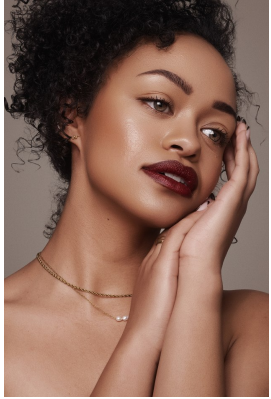

**citizen**  
*A Division Of Boss Models*

**MICKYLE BERLING**

Height: 162cm Bust: 91cm Waist: 68cm Hips: 94cm Shoe: 5 UK Hair: Dark Brown Eyes: Green

**citizen**  
*A Division Of Boss Models*

**MICKYLE BERLING**

Height: 162cm Bust: 91cm Waist: 68cm Hips: 94cm Shoe: 5 UK Hair: Dark Brown Eyes: Green