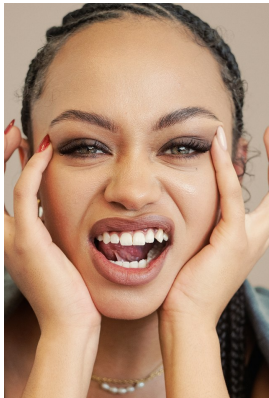

**citizen**  
*A Division Of Boss Models*

**MICKYLE BERLING**

Height: 162cm Bust: 91cm Waist: 68cm Hips: 94cm Shoe: 5 UK Hair: Dark Brown Eyes: Green

**citizen**  
*A Division Of Boss Models*

**MICKYLE BERLING**

Height: 162cm Bust: 91cm Waist: 68cm Hips: 94cm Shoe: 5 UK Hair: Dark Brown Eyes: Green