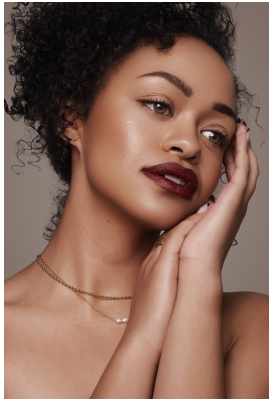

**citizen**  
*A Division Of Boss Models*

**MICKYLE BERLING**

Height: 162cm Bust: 91cm Waist: 68cm Hips: 94cm Shoe: 5 UK Hair: Dark Brown Eyes: Green

**citizen**  
*A Division Of Boss Models*

**MICKYLE BERLING**

Height: 162cm Bust: 91cm Waist: 68cm Hips: 94cm Shoe: 5 UK Hair: Dark Brown Eyes: Green