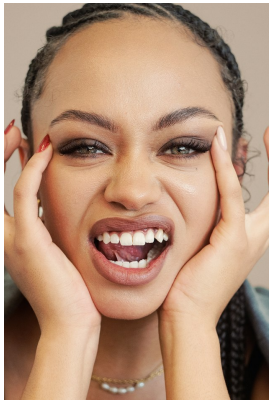

citizen
A Division Of Boss Models

MICKYLE BERLING

Height: 162cm Bust: 91cm Waist: 68cm Hips: 94cm Shoe: 5 UK Hair: Dark Brown Eyes: Green

citizen
A Division Of Boss Models

MICKYLE BERLING

Height: 162cm Bust: 91cm Waist: 68cm Hips: 94cm Shoe: 5 UK Hair: Dark Brown Eyes: Green