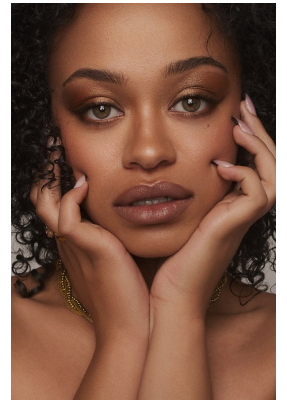

citizen
A Division Of Boss Models

MICKYLE BERLING

Height: 162cm Bust: 91cm Waist: 68cm Hips: 94cm Shoe: 5 UK Hair: Dark Brown Eyes: Green

citizen
A Division Of Boss Models

MICKYLE BERLING

Height: 162cm Bust: 91cm Waist: 68cm Hips: 94cm Shoe: 5 UK Hair: Dark Brown Eyes: Green