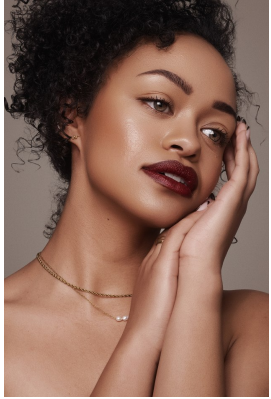

citizen
A Division Of Boss Models

MICKYLE BERLING

Height: 162cm Bust: 91cm Waist: 68cm Hips: 94cm Shoe: 5 UK Hair: Dark Brown Eyes: Green

citizen
A Division Of Boss Models

MICKYLE BERLING

Height: 162cm Bust: 91cm Waist: 68cm Hips: 94cm Shoe: 5 UK Hair: Dark Brown Eyes: Green