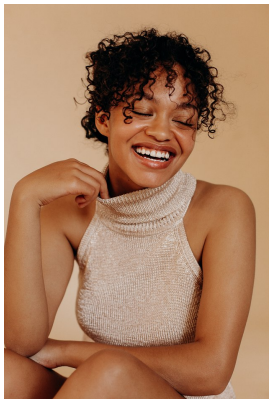

**citizen**  
*A Division Of Boss Models*

**MICKYLE BERLING**

Height: 162cm Bust: 91cm Waist: 68cm Hips: 94cm Shoe: 5 UK Hair: Dark Brown Eyes: Green

**citizen**  
*A Division Of Boss Models*

**MICKYLE BERLING**

Height: 162cm Bust: 91cm Waist: 68cm Hips: 94cm Shoe: 5 UK Hair: Dark Brown Eyes: Green