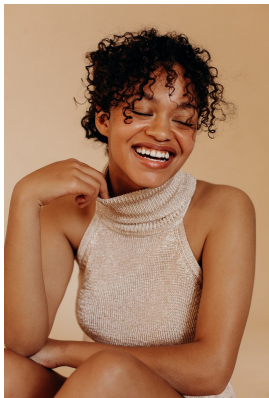

**citizen**  
*A Division Of Boss Models*

**MICKYLE BERLING**

Height: 162cm Bust: 91cm Waist: 68cm Hips: 94cm Shoe: 5 UK Hair: Dark Brown Eyes: Green

**citizen**  
*A Division Of Boss Models*

**MICKYLE BERLING**

Height: 162cm Bust: 91cm Waist: 68cm Hips: 94cm Shoe: 5 UK Hair: Dark Brown Eyes: Green