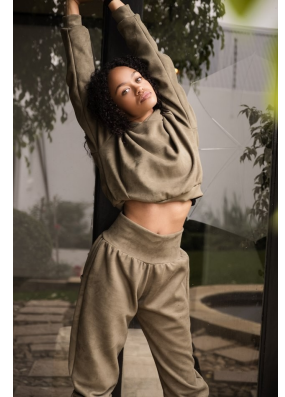

**citizen**  
*A Division Of Boss Models*

**MICKYLE BERLING**

Height: 162cm Bust: 91cm Waist: 68cm Hips: 94cm Shoe: 5 UK Hair: Dark Brown Eyes: Green

**citizen**  
*A Division Of Boss Models*

**MICKYLE BERLING**

Height: 162cm Bust: 91cm Waist: 68cm Hips: 94cm Shoe: 5 UK Hair: Dark Brown Eyes: Green