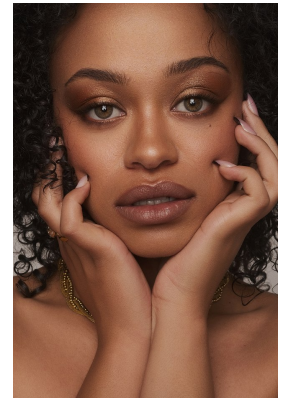

**citizen**  
*A Division Of Boss Models*

**MICKYLE BERLING**

Height: 162cm Bust: 91cm Waist: 68cm Hips: 94cm Shoe: 5 UK Hair: Dark Brown Eyes: Green

**citizen**  
*A Division Of Boss Models*

**MICKYLE BERLING**

Height: 162cm Bust: 91cm Waist: 68cm Hips: 94cm Shoe: 5 UK Hair: Dark Brown Eyes: Green