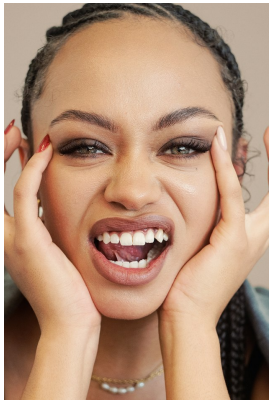

**citizen**  
*A Division Of Boss Models*

**MICKYLE BERLING**

Height: 162cm Bust: 91cm Waist: 68cm Hips: 94cm Shoe: 5 UK Hair: Dark Brown Eyes: Green

**citizen**  
*A Division Of Boss Models*

**MICKYLE BERLING**

Height: 162cm Bust: 91cm Waist: 68cm Hips: 94cm Shoe: 5 UK Hair: Dark Brown Eyes: Green