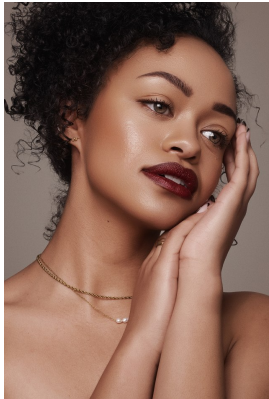

**citizen**  
*A Division Of Boss Models*

**MICKYLE BERLING**

Height: 162cm Bust: 91cm Waist: 68cm Hips: 94cm Shoe: 5 UK Hair: Dark Brown Eyes: Green

**citizen**  
*A Division Of Boss Models*

**MICKYLE BERLING**

Height: 162cm Bust: 91cm Waist: 68cm Hips: 94cm Shoe: 5 UK Hair: Dark Brown Eyes: Green