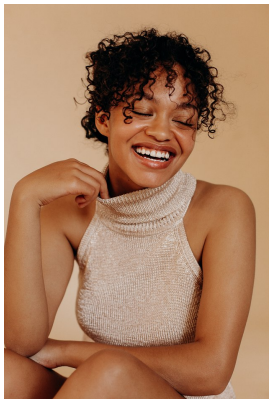

citizen
A Division Of Boss Models

MICKYLE BERLING

Height: 162cm Bust: 91cm Waist: 68cm Hips: 94cm Shoe: 5 UK Hair: Dark Brown Eyes: Green

citizen
A Division Of Boss Models

MICKYLE BERLING

Height: 162cm Bust: 91cm Waist: 68cm Hips: 94cm Shoe: 5 UK Hair: Dark Brown Eyes: Green