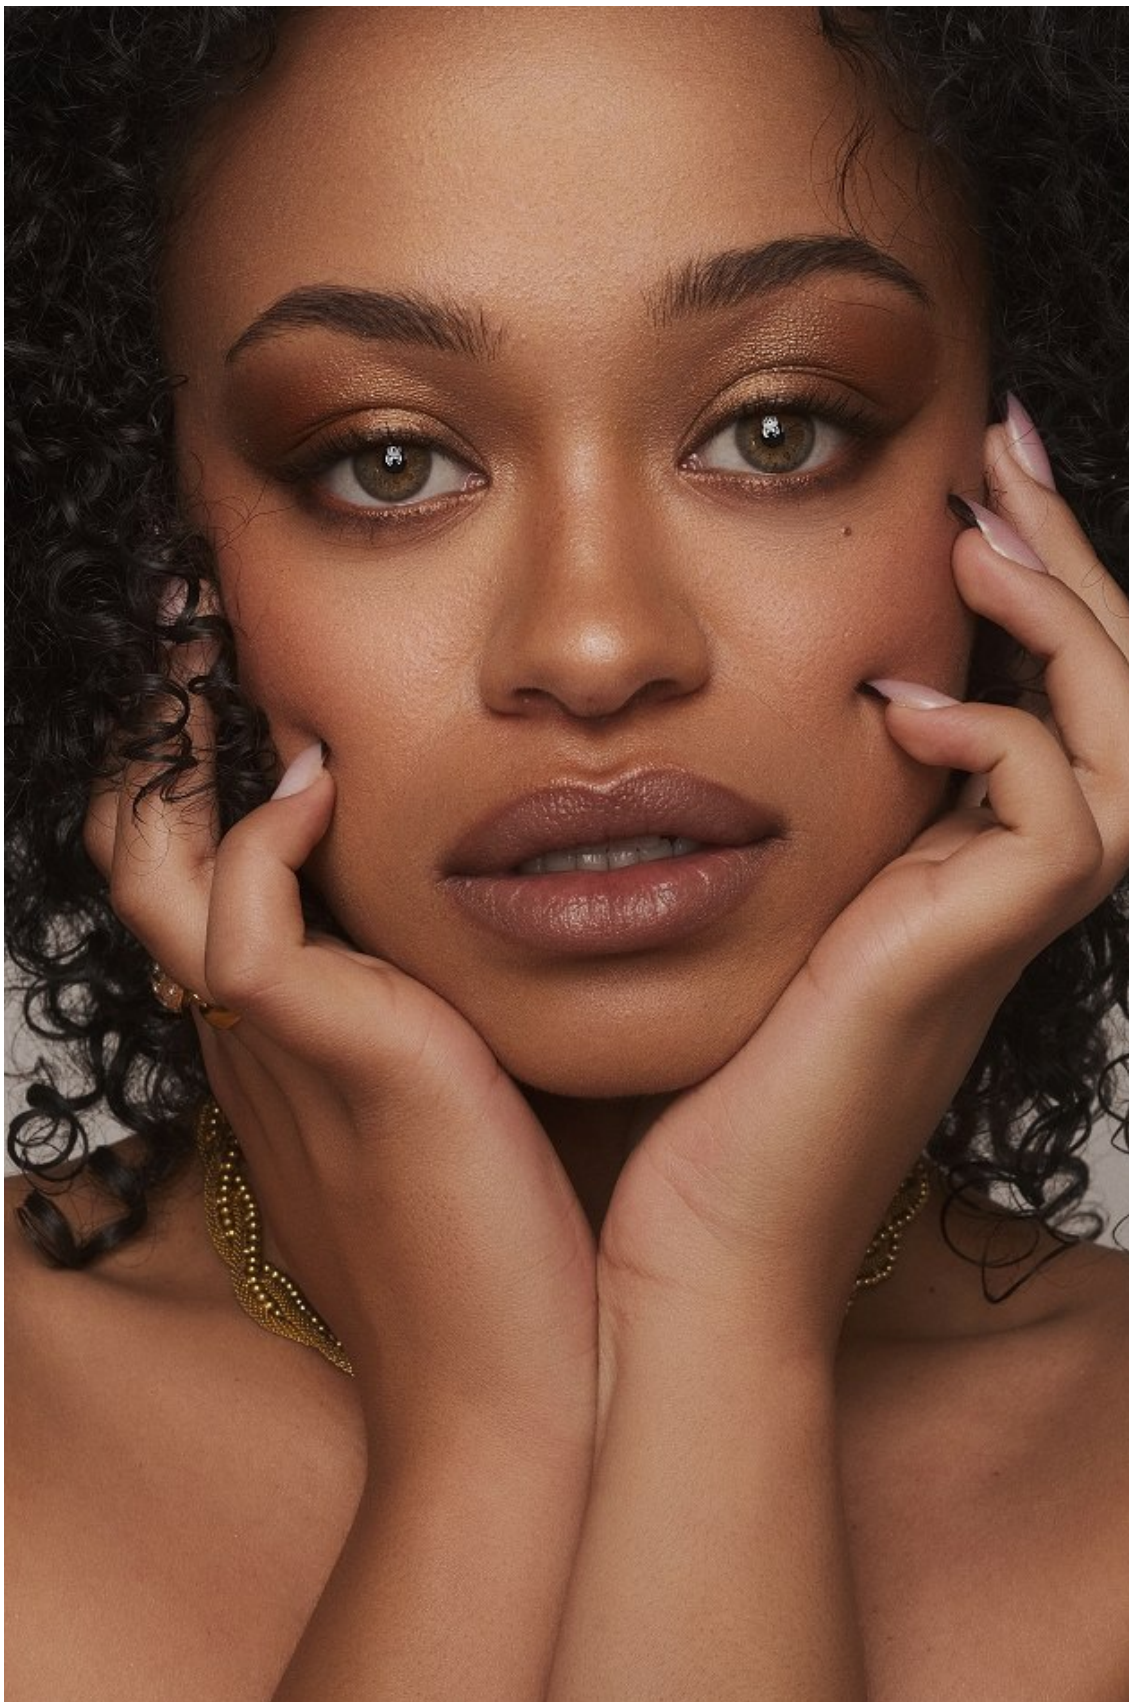

citizen
A Division Of Boss Models

MICKYLE BERLING

Height: 162cm Bust: 91cm Waist: 68cm Hips: 94cm Shoe: 5 UK Hair: Dark Brown Eyes: Green