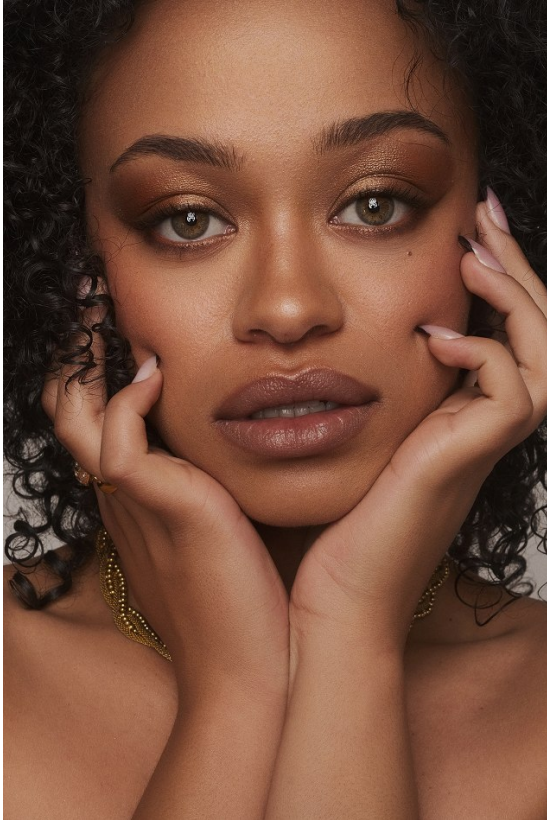

citizen
A Division Of Boss Models

MICKYLE BERLING

Height: 162cm Bust: 91cm Waist: 68cm Hips: 94cm Shoe: 5 UK Hair: Dark Brown Eyes: Green

citizen
A Division Of Boss Models

MICKYLE BERLING

Height: 162cm Bust: 91cm Waist: 68cm Hips: 94cm Shoe: 5 UK Hair: Dark Brown Eyes: Green

MICKYLE BERLING

Height: 162cm Bust: 91cm Waist: 68cm Hips: 94cm Shoe: 5 UK Hair: Dark Brown Eyes: Green

MICKYLE BERLING

Height: 162cm Bust: 91cm Waist: 68cm Hips: 94cm Shoe: 5 UK Hair: Dark Brown Eyes: Green

citizen
A Division Of Boss Models

MICKYLE BERLING

Height: 162cm Bust: 91cm Waist: 68cm Hips: 94cm Shoe: 5 UK Hair: Dark Brown Eyes: Green