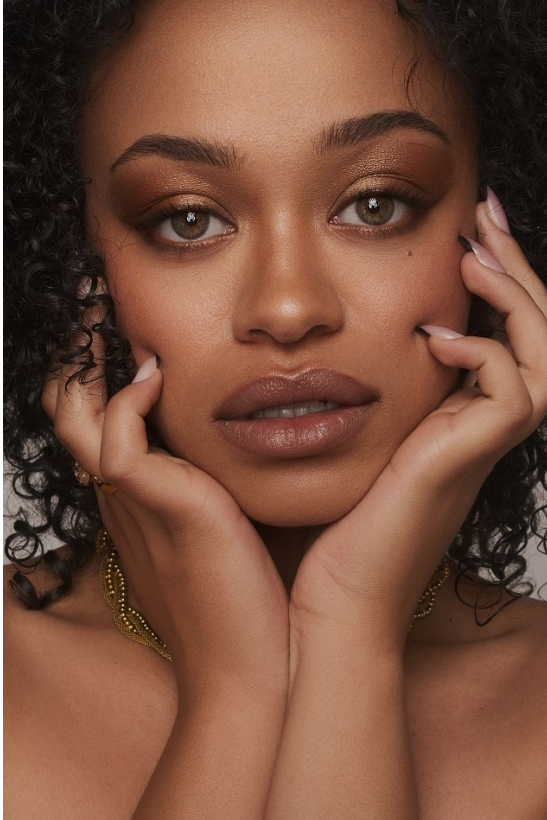

**citizen**  
*A Division Of Boss Models*

**MICKYLE BERLING**

Height: 162cm Bust: 91cm Waist: 68cm Hips: 94cm Shoe: 5 UK Hair: Dark Brown Eyes: Green

**MICKYLE BERLING**

Height: 162cm Bust: 91cm Waist: 68cm Hips: 94cm Shoe: 5 UK Hair: Dark Brown Eyes: Green

**MICKYLE BERLING**

Height: 162cm Bust: 91cm Waist: 68cm Hips: 94cm Shoe: 5 UK Hair: Dark Brown Eyes: Green

**MICKYLE BERLING**

Height: 162cm Bust: 91cm Waist: 68cm Hips: 94cm Shoe: 5 UK Hair: Dark Brown Eyes: Green

**citizen**  
*A Division Of Boss Models*

**MICKYLE BERLING**

Height: 162cm Bust: 91cm Waist: 68cm Hips: 94cm Shoe: 5 UK Hair: Dark Brown Eyes: Green