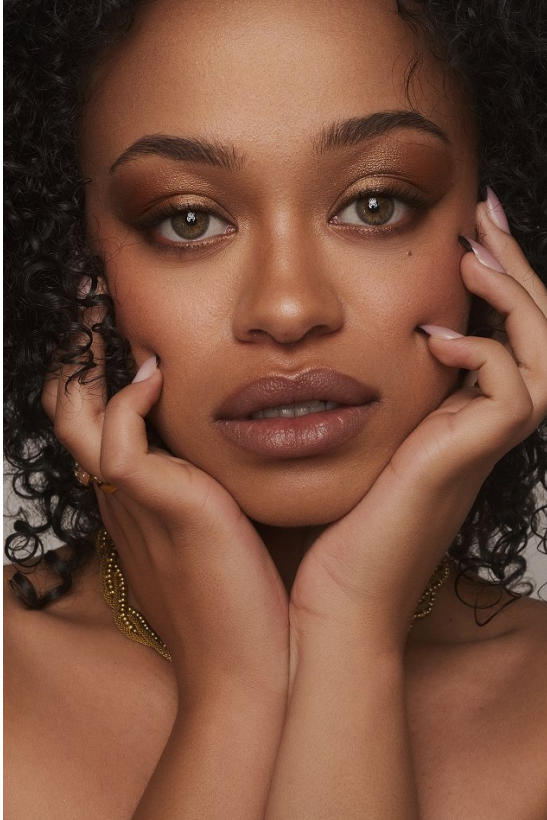

**citizen**  
*A Division Of Boss Models*

**MICKYLE BERLING**

Height: 162cm Bust: 91cm Waist: 68cm Hips: 94cm Shoe: 5 UK Hair: Dark Brown Eyes: Green

**MICKYLE BERLING**

Height: 162cm Bust: 91cm Waist: 68cm Hips: 94cm Shoe: 5 UK Hair: Dark Brown Eyes: Green

**MICKYLE BERLING**

Height: 162cm Bust: 91cm Waist: 68cm Hips: 94cm Shoe: 5 UK Hair: Dark Brown Eyes: Green

**MICKYLE BERLING**

Height: 162cm Bust: 91cm Waist: 68cm Hips: 94cm Shoe: 5 UK Hair: Dark Brown Eyes: Green

**citizen**  
*A Division Of Boss Models*

**MICKYLE BERLING**

Height: 162cm Bust: 91cm Waist: 68cm Hips: 94cm Shoe: 5 UK Hair: Dark Brown Eyes: Green

**citizen**  
*A Division Of Boss Models*

**MICKYLE BERLING**

Height: 162cm Bust: 91cm Waist: 68cm Hips: 94cm Shoe: 5 UK Hair: Dark Brown Eyes: Green

**citizen**  
*A Division Of Boss Models*

**MICKYLE BERLING**

Height: 162cm Bust: 91cm Waist: 68cm Hips: 94cm Shoe: 5 UK Hair: Dark Brown Eyes: Green