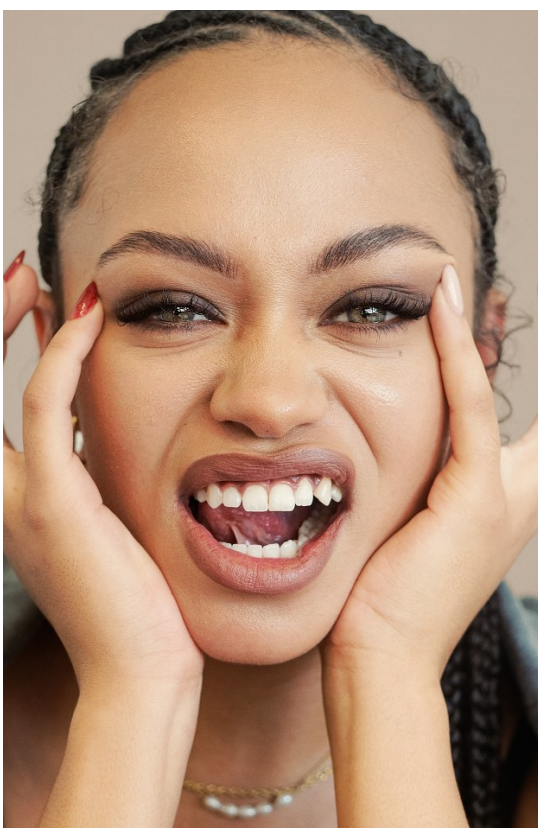

citizen
A Division Of Boss Models

MICKYLE BERLING

Height: 162cm Bust: 91cm Waist: 68cm Hips: 94cm Shoe: 5 UK Hair: Dark Brown Eyes: Green

MICKYLE BERLING

Height: 162cm Bust: 91cm Waist: 68cm Hips: 94cm Shoe: 5 UK Hair: Dark Brown Eyes: Green

MICKYLE BERLING

Height: 162cm Bust: 91cm Waist: 68cm Hips: 94cm Shoe: 5 UK Hair: Dark Brown Eyes: Green

MICKYLE BERLING

Height: 162cm Bust: 91cm Waist: 68cm Hips: 94cm Shoe: 5 UK Hair: Dark Brown Eyes: Green

citizen
A Division Of Boss Models

MICKYLE BERLING

Height: 162cm Bust: 91cm Waist: 68cm Hips: 94cm Shoe: 5 UK Hair: Dark Brown Eyes: Green

citizen

A Division Of Boss Models

MICKYLE BERLING

Height: 162cm Bust: 91cm Waist: 68cm Hips: 94cm Shoe: 5 UK Hair: Dark Brown Eyes: Green