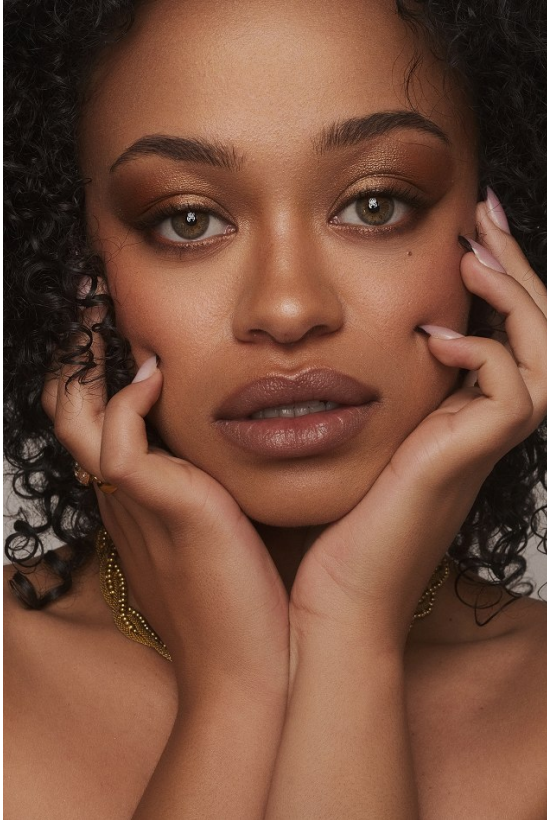

citizen
A Division Of Boss Models

MICKYLE BERLING

Height: 162cm Bust: 91cm Waist: 68cm Hips: 94cm Shoe: 5 UK Hair: Dark Brown Eyes: Green

MICKYLE BERLING

Height: 162cm Bust: 91cm Waist: 68cm Hips: 94cm Shoe: 5 UK Hair: Dark Brown Eyes: Green

MICKYLE BERLING

Height: 162cm Bust: 91cm Waist: 68cm Hips: 94cm Shoe: 5 UK Hair: Dark Brown Eyes: Green

MICKYLE BERLING

Height: 162cm Bust: 91cm Waist: 68cm Hips: 94cm Shoe: 5 UK Hair: Dark Brown Eyes: Green

citizen
A Division Of Boss Models

MICKYLE BERLING

Height: 162cm Bust: 91cm Waist: 68cm Hips: 94cm Shoe: 5 UK Hair: Dark Brown Eyes: Green

citizen

A Division Of Boss Models

MICKYLE BERLING

Height: 162cm Bust: 91cm Waist: 68cm Hips: 94cm Shoe: 5 UK Hair: Dark Brown Eyes: Green

citizen

A Division Of Boss Models

MICKYLE BERLING

Height: 162cm Bust: 91cm Waist: 68cm Hips: 94cm Shoe: 5 UK Hair: Dark Brown Eyes: Green