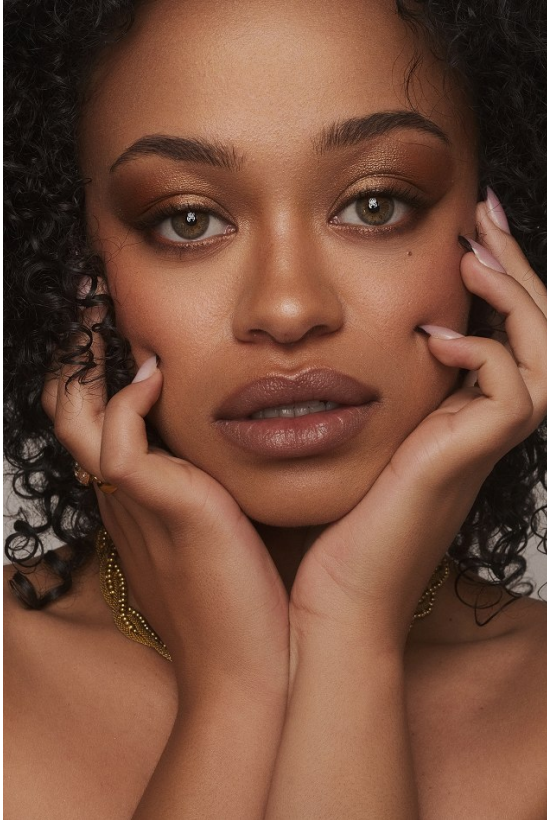

citizen
A Division Of Boss Models

MICKYLE BERLING

Height: 162cm Bust: 91cm Waist: 68cm Hips: 94cm Shoe: 5 UK Hair: Dark Brown Eyes: Green

MICKYLE BERLING

Height: 162cm Bust: 91cm Waist: 68cm Hips: 94cm Shoe: 5 UK Hair: Dark Brown Eyes: Green

MICKYLE BERLING

Height: 162cm Bust: 91cm Waist: 68cm Hips: 94cm Shoe: 5 UK Hair: Dark Brown Eyes: Green

MICKYLE BERLING

Height: 162cm Bust: 91cm Waist: 68cm Hips: 94cm Shoe: 5 UK Hair: Dark Brown Eyes: Green

citizen
A Division Of Boss Models

MICKYLE BERLING

Height: 162cm Bust: 91cm Waist: 68cm Hips: 94cm Shoe: 5 UK Hair: Dark Brown Eyes: Green

citizen

A Division Of Boss Models

MICKYLE BERLING

Height: 162cm Bust: 91cm Waist: 68cm Hips: 94cm Shoe: 5 UK Hair: Dark Brown Eyes: Green

citizen
A Division Of Boss Models

MICKYLE BERLING

Height: 162cm Bust: 91cm Waist: 68cm Hips: 94cm Shoe: 5 UK Hair: Dark Brown Eyes: Green