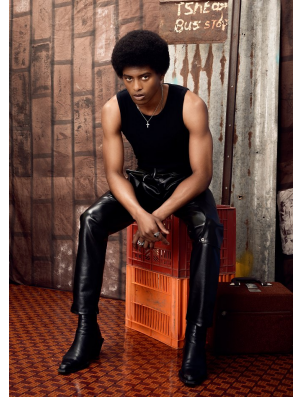

citizen

A Division Of Boss Models

AVIWE MTETI

Height: 174cm Chest: 91cm Waist: 70cm Shoe: 8 UK Hair: Black Eyes: Brown

citizen
A Division Of Boss Models

AVIWE MTETI

Height: 174cm Chest: 91cm Waist: 70cm Shoe: 8 UK Hair: Black Eyes: Brown