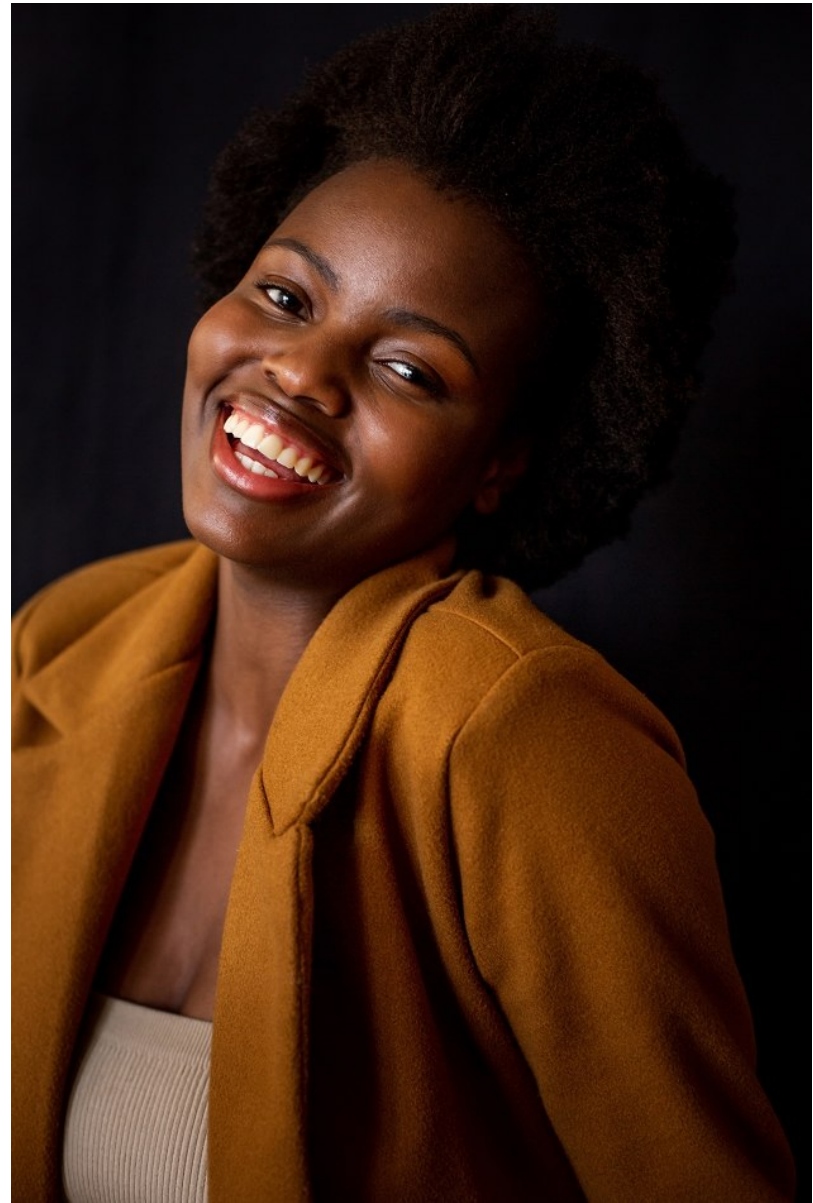

citizen
A Division Of Boss Models

NOLWAZI MKHIZE

Height: 171cm Bust: 91cm Waist: 75cm Hips: 102cm Shoe: 6.5 UK Hair: Black Eyes: Brown

NOLWAZI MKHIZE

Height: 171cm Bust: 91cm Waist: 75cm Hips: 102cm Shoe: 6.5 UK Hair: Black Eyes: Brown

NOLWAZI MKHIZE

Height: 171cm Bust: 91cm Waist: 75cm Hips: 102cm Shoe: 6.5 UK Hair: Black Eyes: Brown

citizen
A Division Of Boss Models

NOLWAZI MKHIZE

Height: 171cm Bust: 91cm Waist: 75cm Hips: 102cm Shoe: 6.5 UK Hair: Black Eyes: Brown