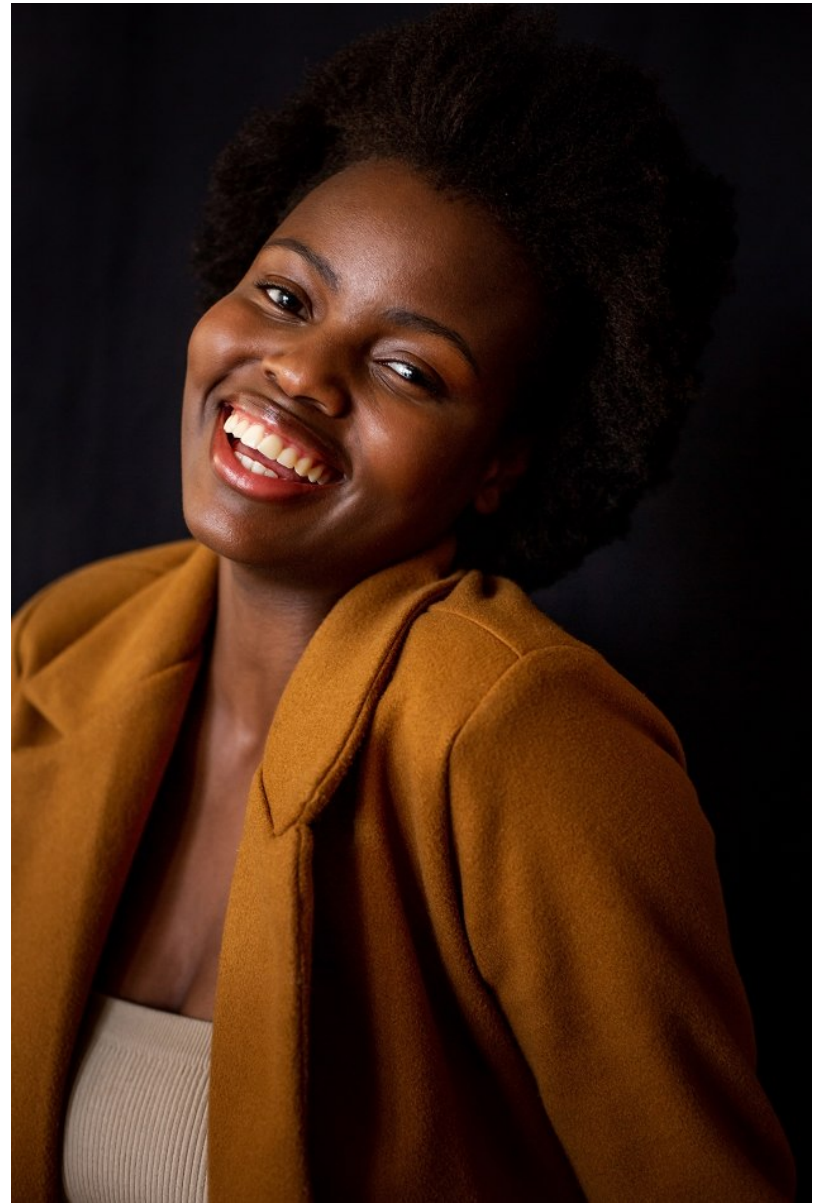

NOLWAZI MKHIZE

Height: 171cm Bust: 91cm Waist: 75cm Hips: 102cm Shoe: 6.5 UK Hair: Black Eyes: Brown

NOLWAZI MKHIZE

Height: 171cm Bust: 91cm Waist: 75cm Hips: 102cm Shoe: 6.5 UK Hair: Black Eyes: Brown

NOLWAZI MKHIZE

Height: 171cm Bust: 91cm Waist: 75cm Hips: 102cm Shoe: 6.5 UK Hair: Black Eyes: Brown

citizen
A Division Of Boss Models

NOLWAZI MKHIZE

Height: 171cm Bust: 91cm Waist: 75cm Hips: 102cm Shoe: 6.5 UK Hair: Black Eyes: Brown