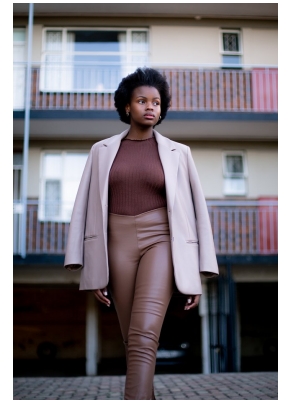

# citizen

A Division Of Boss Models

## NOLWAZI MKHIZE

Height: 171cm Bust: 91cm Waist: 75cm Hips: 102cm Shoe: 6.5 UK Hair: Black Eyes: Brown