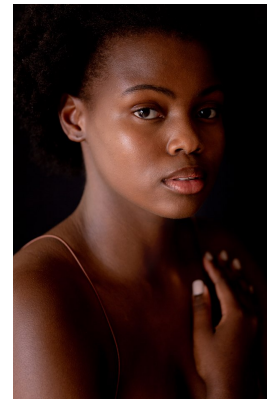

# citizen

A Division Of Boss Models

## NOLWAZI MKHIZE

Height: 171cm Bust: 91cm Waist: 75cm Hips: 102cm Shoe: 6.5 UK Hair: Black Eyes: Brown