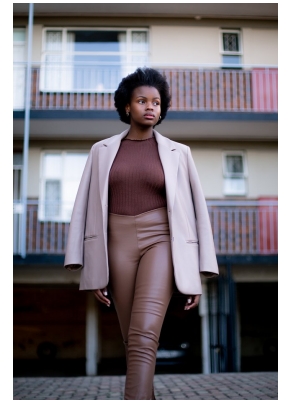

citizen

A Division Of Boss Models

NOLWAZI MKHIZE

Height: 171cm Bust: 91cm Waist: 75cm Hips: 102cm Shoe: 6.5 UK Hair: Black Eyes: Brown