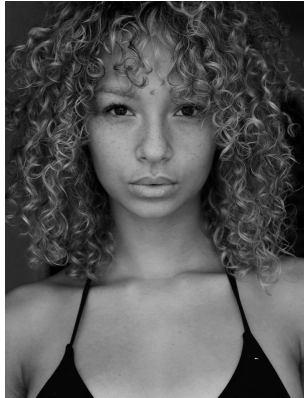

citizen

A Division Of Boss Models

THEA LAMPLUGH

Height: 173cm Bust: 87cm Waist: 67cm Hips: 96cm Shoe: 6 UK Hair: Dark Brown Eyes: Brown

citizen
A Division Of Boss Models

THEA LAMPOUGH

Height: 173cm Bust: 87cm Waist: 67cm Hips: 96cm Shoe: 6 UK Hair: Dark Brown Eyes: Brown