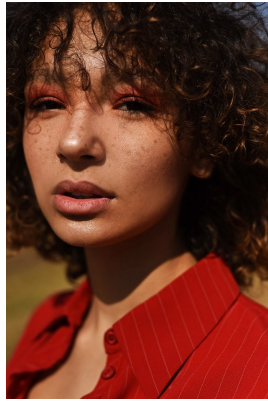

citizen

A Division Of Boss Models

THEA LAMPLUGH

Height: 173cm Bust: 87cm Waist: 67cm Hips: 96cm Shoe: 6 UK Hair: Dark Brown Eyes: Brown

citizen
A Division Of Boss Models

THEA LAMPOUGH

Height: 173cm Bust: 87cm Waist: 67cm Hips: 96cm Shoe: 6 UK Hair: Dark Brown Eyes: Brown