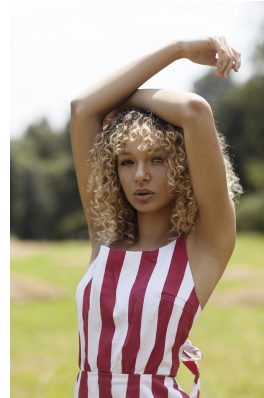

citizen

A Division Of Boss Models

THEA LAMPLUGH

Height: 173cm Bust: 87cm Waist: 67cm Hips: 96cm Shoe: 6 UK Hair: Dark Brown Eyes: Brown

citizen
A Division Of Boss Models

THEA LAMPOUGH

Height: 173cm Bust: 87cm Waist: 67cm Hips: 96cm Shoe: 6 UK Hair: Dark Brown Eyes: Brown