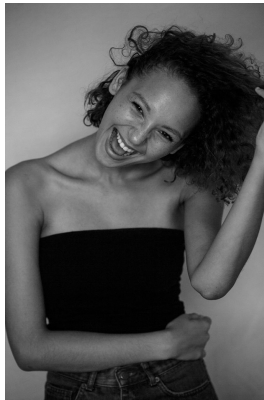

citizen

A Division Of Boss Models

THEA LAMPLOUGH

Height: 173cm Bust: 87cm Waist: 67cm Hips: 96cm Shoe: 6 UK Hair: Dark Brown Eyes: Brown

citizen
A Division Of Boss Models

THEA LAMPLOUGH

Height: 173cm Bust: 87cm Waist: 67cm Hips: 96cm Shoe: 6 UK Hair: Dark Brown Eyes: Brown