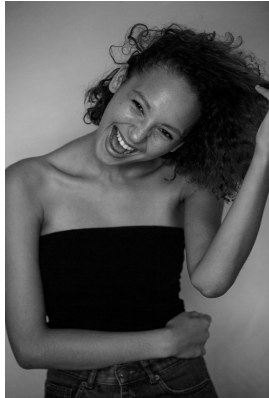

citizen

A Division Of Boss Models

THEA LAMPLUGH

Height: 173cm Bust: 87cm Waist: 67cm Hips: 96cm Shoe: 6 UK Hair: Dark Brown Eyes: Brown

citizen
A Division Of Boss Models

THEA LAMPOUGH

Height: 173cm Bust: 87cm Waist: 67cm Hips: 96cm Shoe: 6 UK Hair: Dark Brown Eyes: Brown