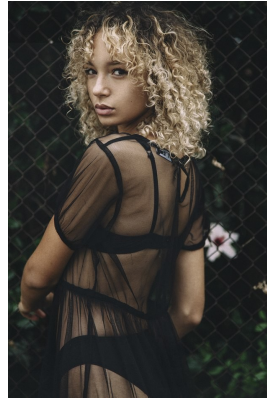

citizen

A Division Of Boss Models

THEA LAMPLOUGH

Height: 173cm Bust: 87cm Waist: 67cm Hips: 96cm Shoe: 6 UK Hair: Dark Brown Eyes: Brown

citizen
A Division Of Boss Models

THEA LAMPLOUGH

Height: 173cm Bust: 87cm Waist: 67cm Hips: 96cm Shoe: 6 UK Hair: Dark Brown Eyes: Brown