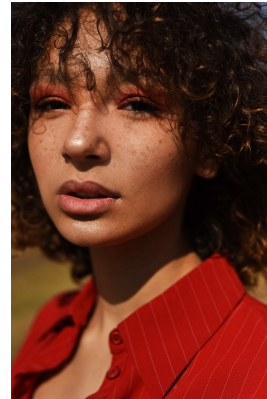

citizen

A Division Of Boss Models

THEA LAMPLOUGH

Height: 173cm Bust: 87cm Waist: 67cm Hips: 96cm Shoe: 6 UK Hair: Dark Brown Eyes: Brown

citizen
A Division Of Boss Models

THEA LAMPLOUGH

Height: 173cm Bust: 87cm Waist: 67cm Hips: 96cm Shoe: 6 UK Hair: Dark Brown Eyes: Brown