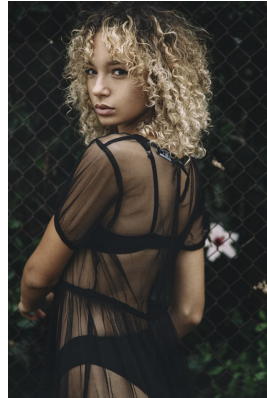

citizen

A Division Of Boss Models

THEA LAMPLUGH

Height: 173cm Bust: 87cm Waist: 67cm Hips: 96cm Shoe: 6 UK Hair: Dark Brown Eyes: Brown

citizen
A Division Of Boss Models

THEA LAMPOUGH

Height: 173cm Bust: 87cm Waist: 67cm Hips: 96cm Shoe: 6 UK Hair: Dark Brown Eyes: Brown