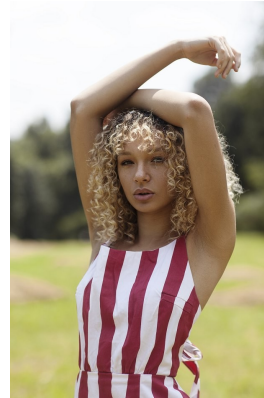

citizen

A Division Of Boss Models

THEA LAMPLOUGH

Height: 173cm Bust: 87cm Waist: 67cm Hips: 96cm Shoe: 6 UK Hair: Dark Brown Eyes: Brown

citizen
A Division Of Boss Models

THEA LAMPLOUGH

Height: 173cm Bust: 87cm Waist: 67cm Hips: 96cm Shoe: 6 UK Hair: Dark Brown Eyes: Brown