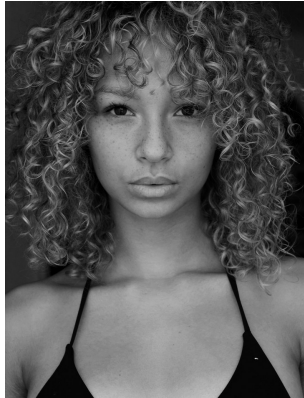

citizen

A Division Of Boss Models

THEA LAMPLOUGH

Height: 173cm Bust: 87cm Waist: 67cm Hips: 96cm Shoe: 6 UK Hair: Dark Brown Eyes: Brown

citizen
A Division Of Boss Models

THEA LAMPLOUGH

Height: 173cm Bust: 87cm Waist: 67cm Hips: 96cm Shoe: 6 UK Hair: Dark Brown Eyes: Brown