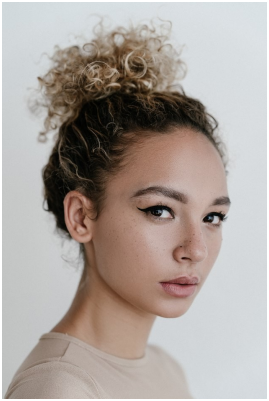

citizen

A Division Of Boss Models

THEA LAMPLUGH

Height: 173cm Bust: 87cm Waist: 67cm Hips: 96cm Shoe: 6 UK Hair: Dark Brown Eyes: Brown

citizen
A Division Of Boss Models

THEA LAMPOUGH

Height: 173cm Bust: 87cm Waist: 67cm Hips: 96cm Shoe: 6 UK Hair: Dark Brown Eyes: Brown