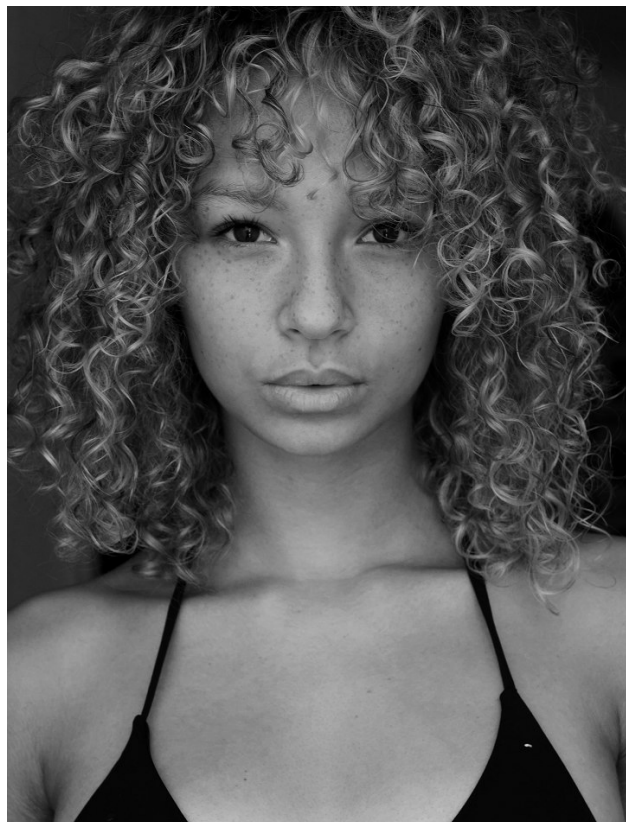

THEA LAMPOUGH

Height: 173cm Bust: 87cm Waist: 67cm Hips: 96cm Shoe: 6 UK Hair: Dark Brown Eyes: Brown