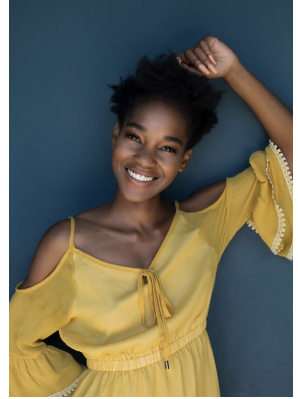

**citizen**  
*A Division Of Boss Models*

**TENJI PSWARAYI**

Height: 164cm Bust: 79cm Waist: 60cm Hips: 84cm Shoe: 7 UK Hair: Black Eyes: Brown

**citizen**  
*A Division Of Boss Models*

**TENJI PSWARAYI**

Height: 164cm Bust: 79cm Waist: 60cm Hips: 84cm Shoe: 7 UK Hair: Black Eyes: Brown