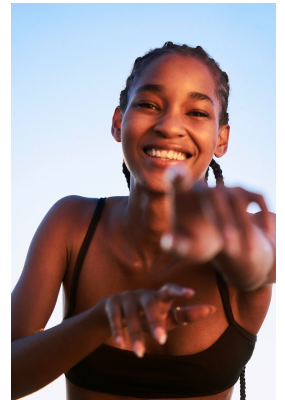

**citizen**  
*A Division Of Boss Models*

**TENJI PSWARAYI**

Height: 164cm Bust: 79cm Waist: 60cm Hips: 84cm Shoe: 7 UK Hair: Black Eyes: Brown

**citizen**  
*A Division Of Boss Models*

**TENJI PSWARAYI**

Height: 164cm Bust: 79cm Waist: 60cm Hips: 84cm Shoe: 7 UK Hair: Black Eyes: Brown