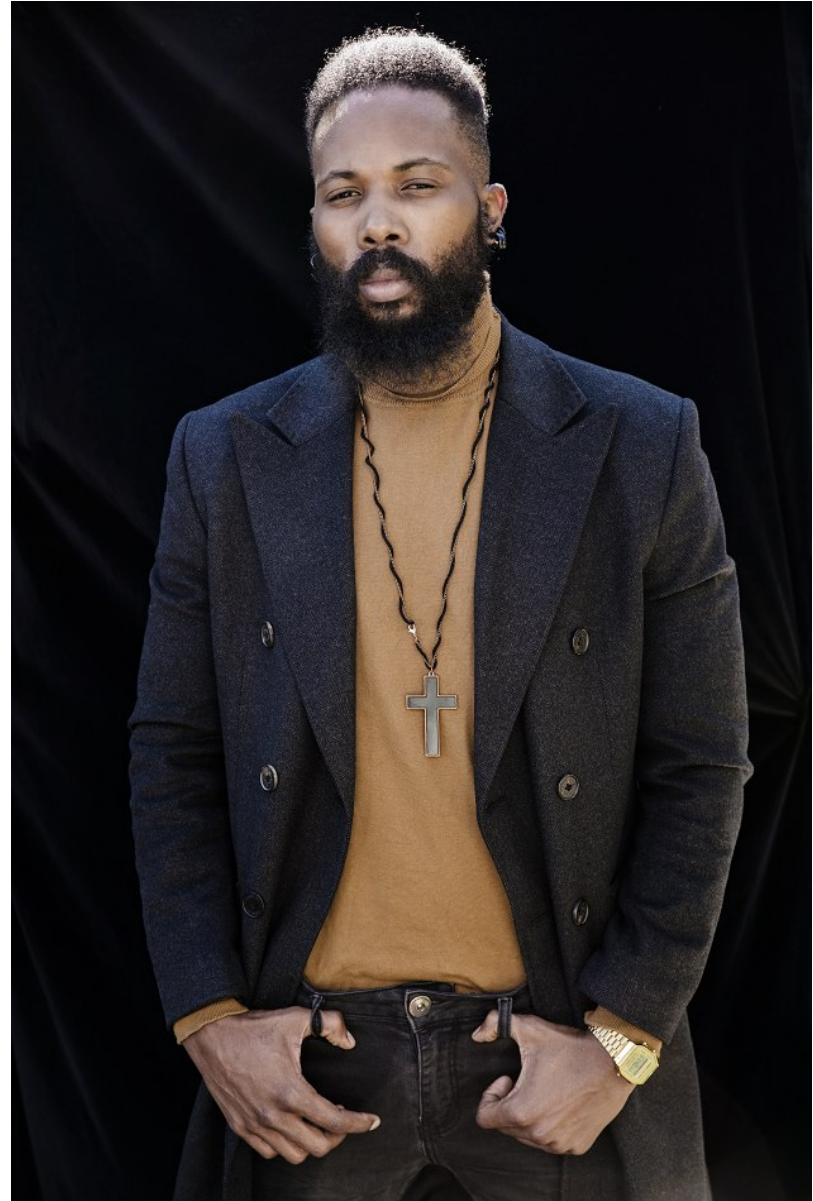

MESHACK RAMELA

Height: 182cm Chest: 97cm Waist: 91cm Suit: 40 L Shoe: 9 UK Hair: Brown Eyes: Brown