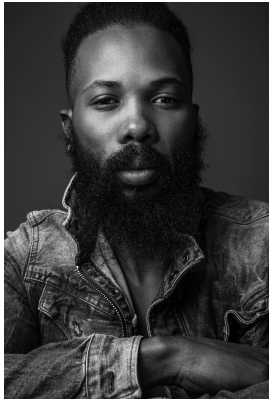

citizen

A Division Of Boss Models

MESHACK RAMELA

Height: 182cm Chest: 97cm Waist: 91cm Suit: 40 L Shoe: 9 UK Hair: Brown Eyes: Brown

citizen
A Division Of Boss Models

MESHACK RAMELA

Height: 182cm Chest: 97cm Waist: 91cm Suit: 40 L Shoe: 9 UK Hair: Brown Eyes: Brown