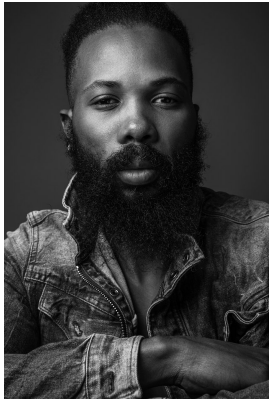

citizen

A Division Of Boss Models

MESHACK RAMELA

Height: 182cm Chest: 97cm Waist: 91cm Suit: 40 L Shoe: 9 UK Hair: Brown Eyes: Brown

citizen
A Division Of Boss Models

MESHACK RAMELA

Height: 182cm Chest: 97cm Waist: 91cm Suit: 40 L Shoe: 9 UK Hair: Brown Eyes: Brown