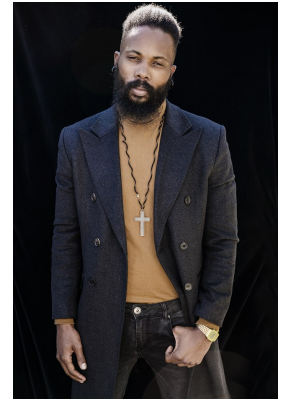

citizen

A Division Of Boss Models

MESHACK RAMELA

Height: 182cm Chest: 97cm Waist: 91cm Suit: 40 L Shoe: 9 UK Hair: Brown Eyes: Brown

citizen
A Division Of Boss Models

MESHACK RAMELA

Height: 182cm Chest: 97cm Waist: 91cm Suit: 40 L Shoe: 9 UK Hair: Brown Eyes: Brown