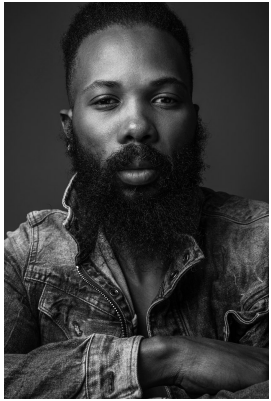

# **citizen**

*A Division Of Boss Models*

## **MESHACK RAMELA**

Height: 182cm Chest: 97cm Waist: 91cm Suit: 40 L Shoe: 9 UK Hair: Brown Eyes: Brown

**MESHACK RAMELA**

Height: 182cm Chest: 97cm Waist: 91cm Suit: 40 L Shoe: 9 UK Hair: Brown Eyes: Brown