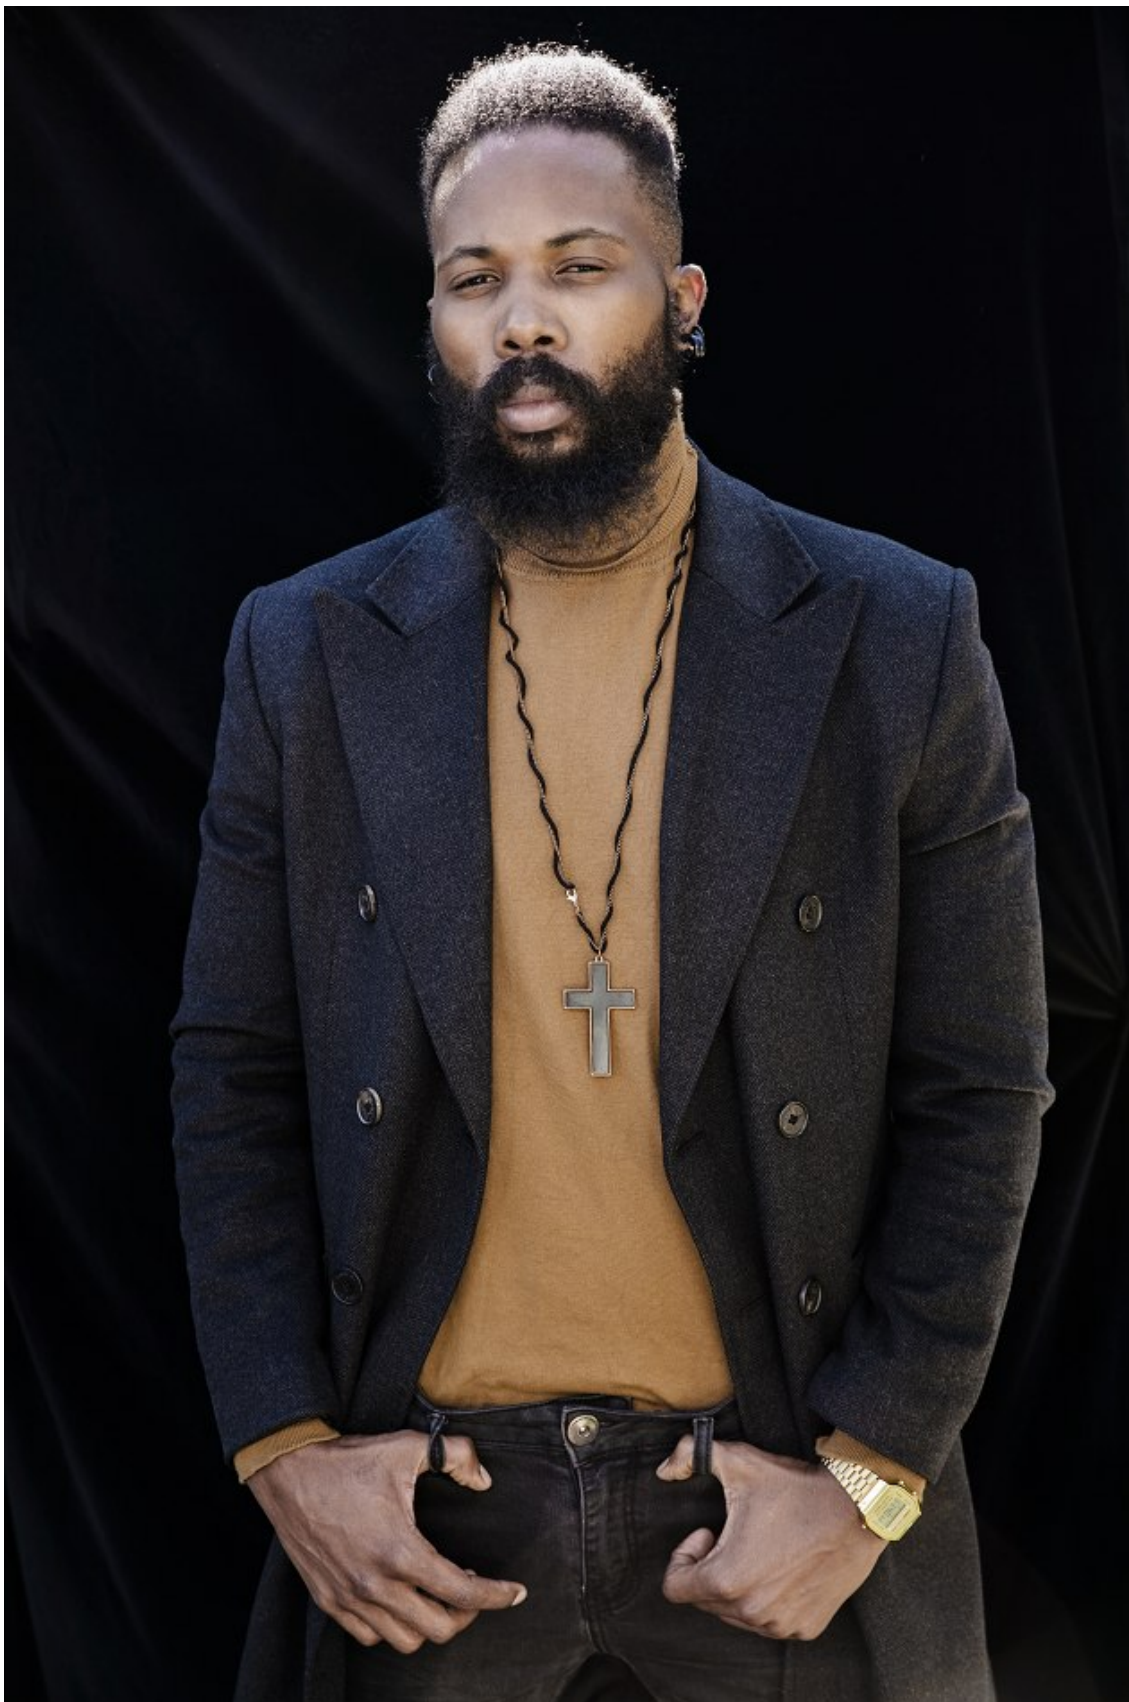

citizen
A Division Of Boss Models

MESHACK RAMELA

Height: 182cm Chest: 97cm Waist: 91cm Suit: 40 L Shoe: 9 UK Hair: Brown Eyes: Brown