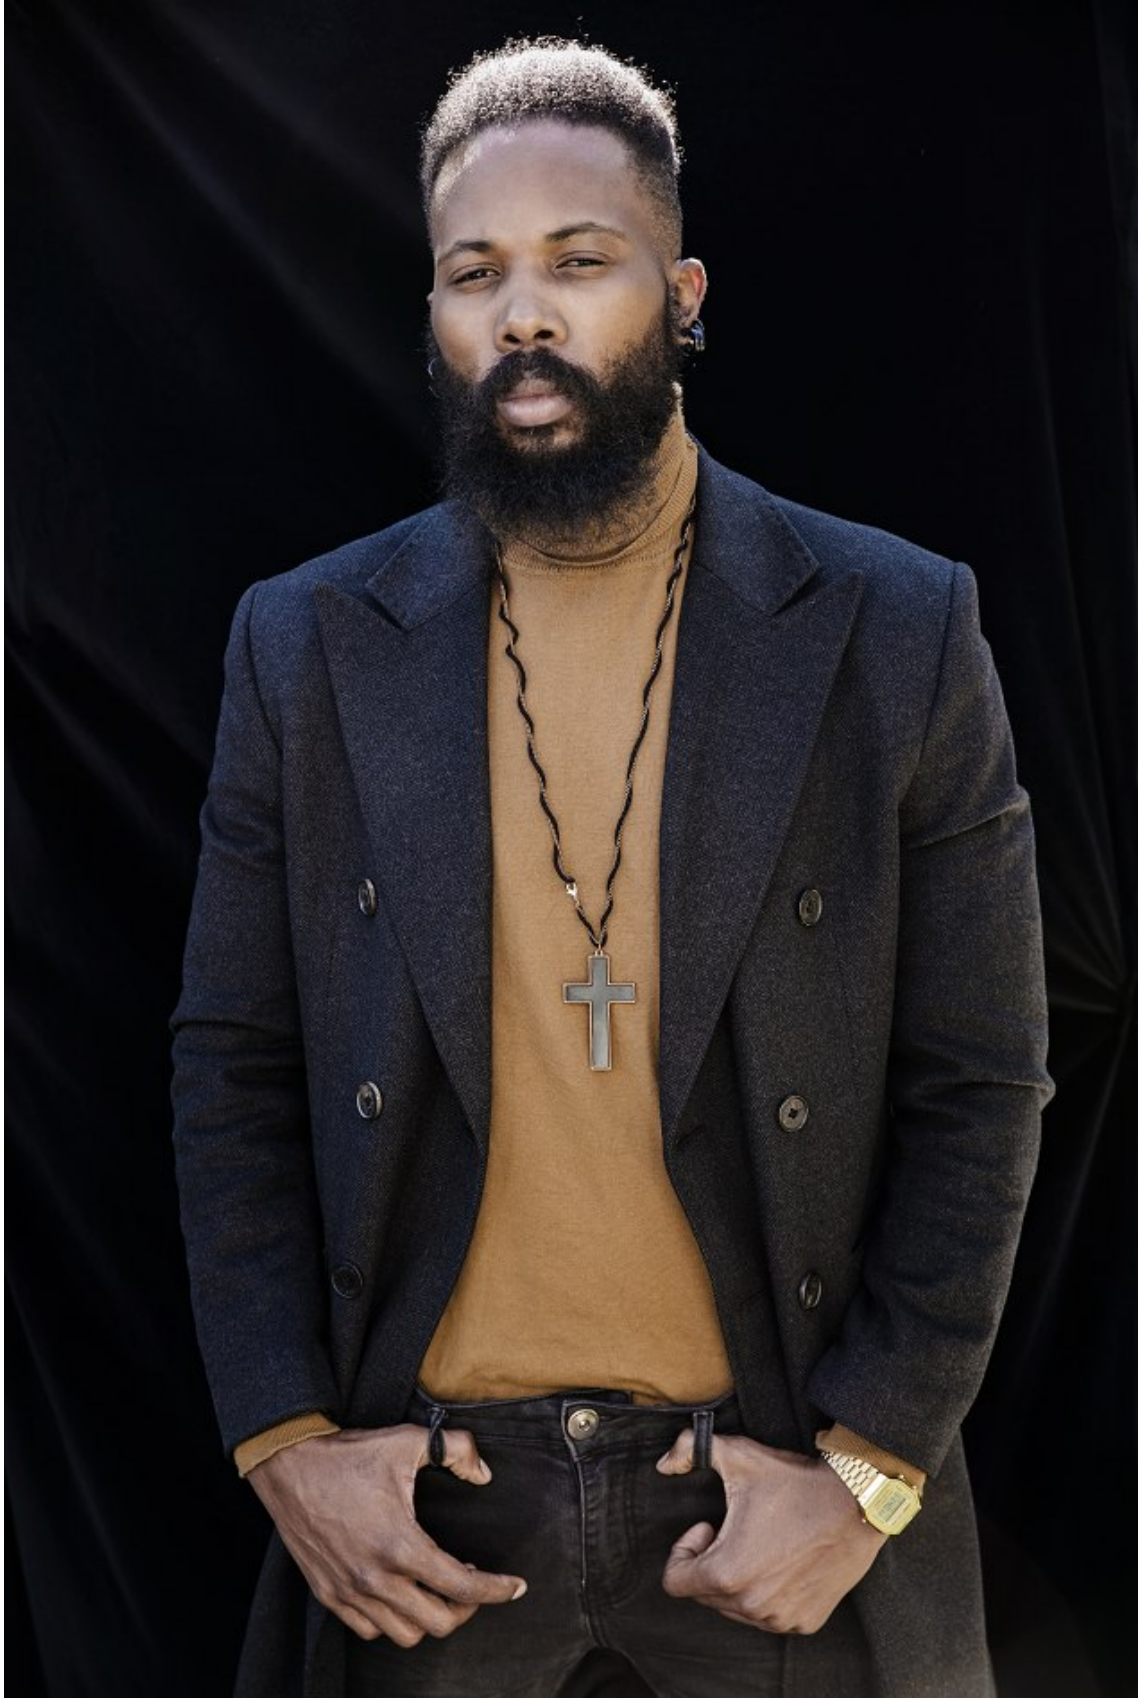

citizen
A Division Of Boss Models

MESHACK RAMELA

Height: 182cm Chest: 97cm Waist: 91cm Suit: 40 L Shoe: 9 UK Hair: Brown Eyes: Brown