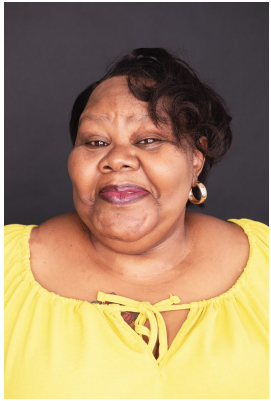

citizen
A Division Of Boss Models

KOLEKA FIKENI

Height: 165cm Bust: 112cm Waist: 118cm Hips: 150cm Shoe: 7 UK Hair: Black Eyes: Brown