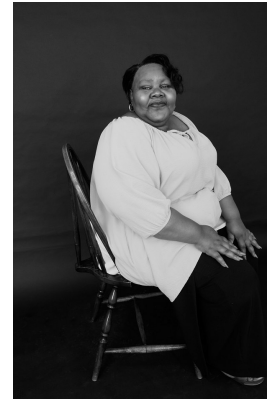

**citizen**  
*A Division Of Boss Models*

**KOLEKA FIKENI**

Height: 165cm Bust: 112cm Waist: 118cm Hips: 150cm Shoe: 7 UK Hair: Black Eyes: Brown