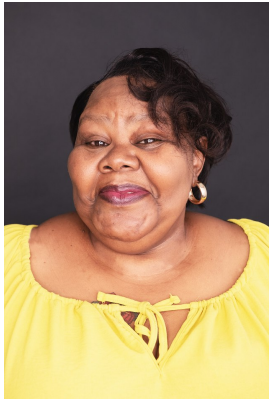

**citizen**  
*A Division Of Boss Models*

**KOLEKA FIKENI**

Height: 165cm Bust: 112cm Waist: 118cm Hips: 150cm Shoe: 7 UK Hair: Black Eyes: Brown