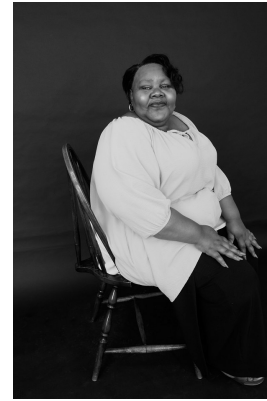

citizen
A Division Of Boss Models

KOLEKA FIKENI

Height: 165cm Bust: 112cm Waist: 118cm Hips: 150cm Shoe: 7 UK Hair: Black Eyes: Brown