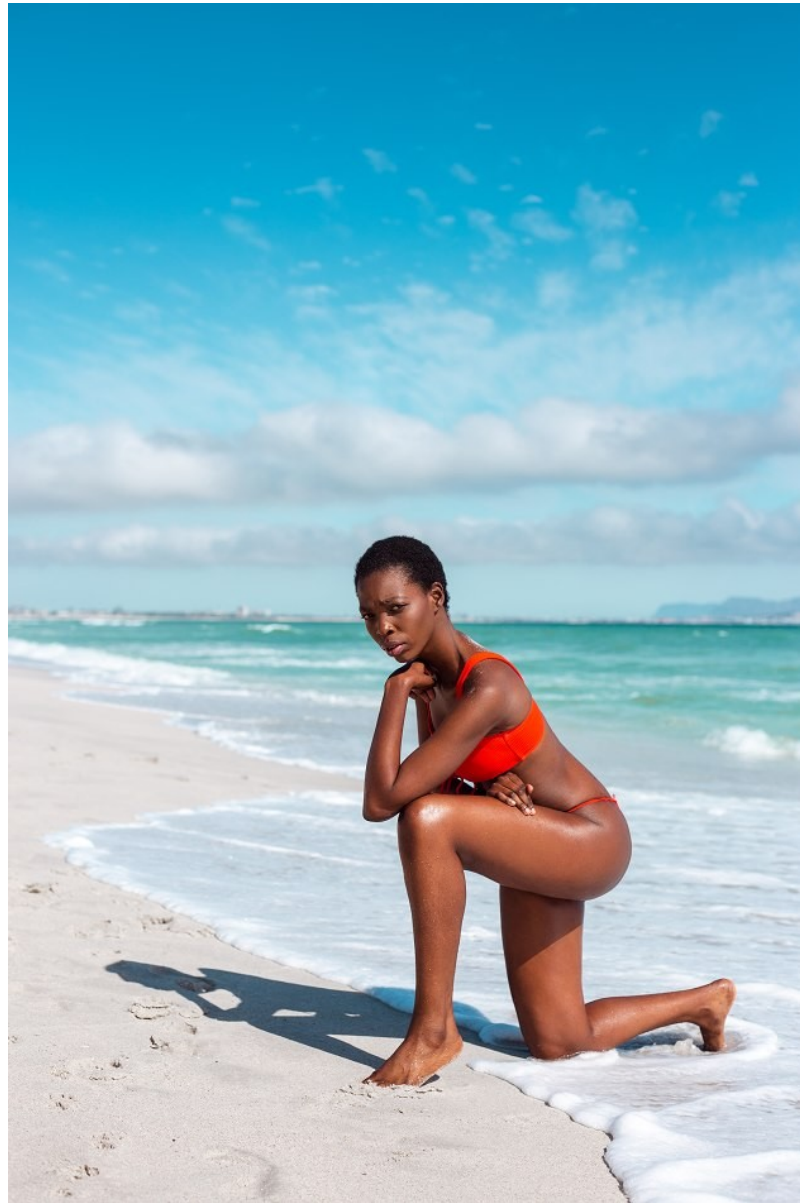

NANDI GUMEDE

BOSS MODELS

DURBAN

NANDI GUMEDE

Height: 175cm Bust: 83cm Waist: 64cm Hips: 96cm Shoe: 6.5 UK Hair: Black Eyes: Brown