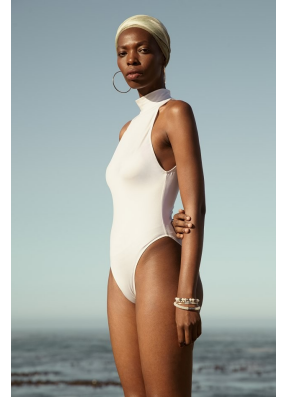

# BOSS MODELS

DURBAN

## NANDI GUMEDE

Height: 175cm Bust: 83cm Waist: 64cm Hips: 96cm Shoe: 6.5 UK Hair: Black Eyes: Brown