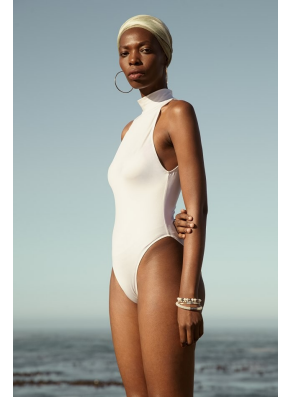

BOSS MODELS

DURBAN

NANDI GUMEDE

Height: 175cm Bust: 83cm Waist: 64cm Hips: 96cm Shoe: 6.5 UK Hair: Black Eyes: Brown

BOSS MODELS

DURBAN

NANDI GUMEDE

Height: 175cm Bust: 83cm Waist: 64cm Hips: 96cm Shoe: 6.5 UK Hair: Black Eyes: Brown