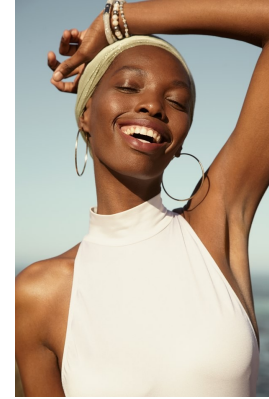

BOSS MODELS

DURBAN

NANDI GUMEDE

Height: 175cm Bust: 83cm Waist: 64cm Hips: 96cm Shoe: 6.5 UK Hair: Black Eyes: Brown

BOSS MODELS

DURBAN

NANDI GUMEDE

Height: 175cm Bust: 83cm Waist: 64cm Hips: 96cm Shoe: 6.5 UK Hair: Black Eyes: Brown