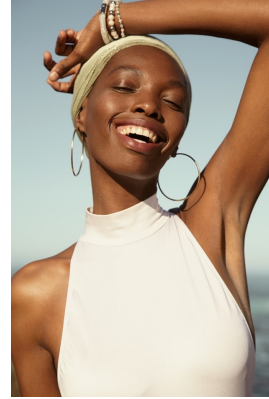

# BOSS MODELS

DURBAN

## NANDI GUMEDE

Height: 175cm Bust: 83cm Waist: 64cm Hips: 96cm Shoe: 6.5 UK Hair: Black Eyes: Brown