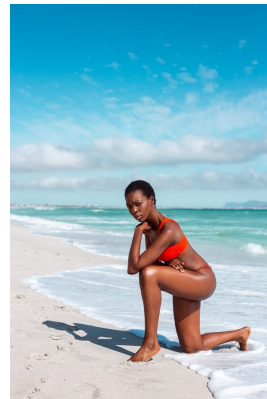

BOSS MODELS

DURBAN

NANDI GUMEDE

Height: 175cm Bust: 83cm Waist: 64cm Hips: 96cm Shoe: 6.5 UK Hair: Black Eyes: Brown

BOSS MODELS

DURBAN

NANDI GUMEDE

Height: 175cm Bust: 83cm Waist: 64cm Hips: 96cm Shoe: 6.5 UK Hair: Black Eyes: Brown