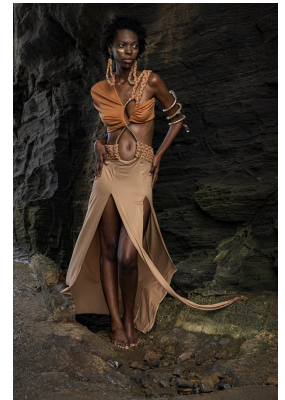

BOSS MODELS

DURBAN

NANDI GUMEDE

Height: 175cm Bust: 83cm Waist: 64cm Hips: 96cm Shoe: 6.5 UK Hair: Black Eyes: Brown

BOSS MODELS

DURBAN

NANDI GUMEDE

Height: 175cm Bust: 83cm Waist: 64cm Hips: 96cm Shoe: 6.5 UK Hair: Black Eyes: Brown