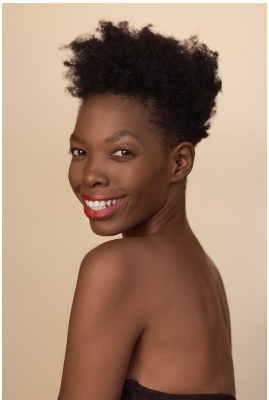

BOSS MODELS

DURBAN

NANDI GUMEDE

Height: 175cm Bust: 83cm Waist: 64cm Hips: 96cm Shoe: 6.5 UK Hair: Black Eyes: Brown

BOSS MODELS

DURBAN

NANDI GUMEDE

Height: 175cm Bust: 83cm Waist: 64cm Hips: 96cm Shoe: 6.5 UK Hair: Black Eyes: Brown