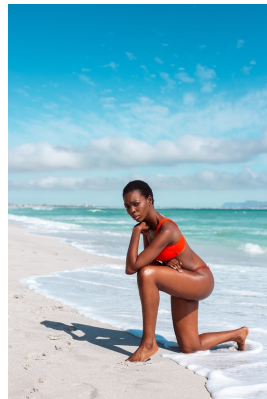

# BOSS MODELS

DURBAN

## NANDI GUMEDE

Height: 175cm Bust: 83cm Waist: 64cm Hips: 96cm Shoe: 6.5 UK Hair: Black Eyes: Brown