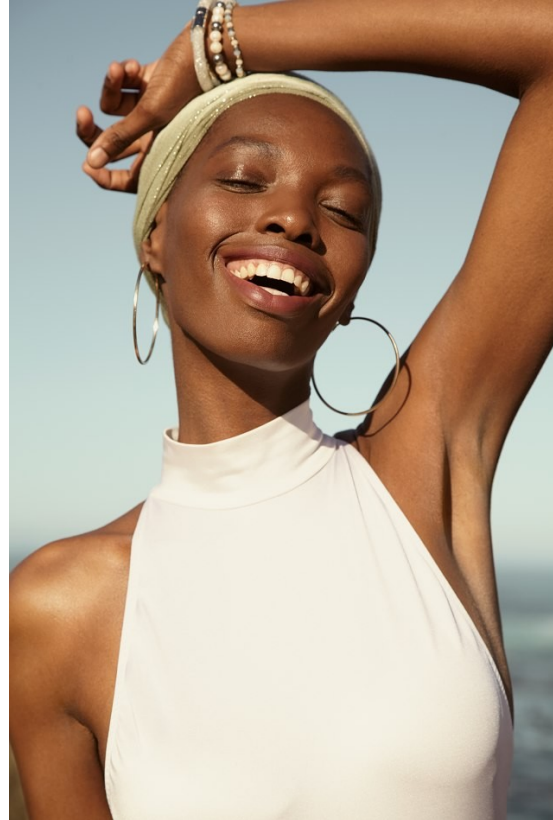

BOSS MODELS

DURBAN

NANDI GUMEDE

Height: 175cm Bust: 83cm Waist: 64cm Hips: 96cm Shoe: 6.5 UK Hair: Black Eyes: Brown

BOSS MODELS

DURBAN

NANDI GUMEDE

Height: 175cm Bust: 83cm Waist: 64cm Hips: 96cm Shoe: 6.5 UK Hair: Black Eyes: Brown