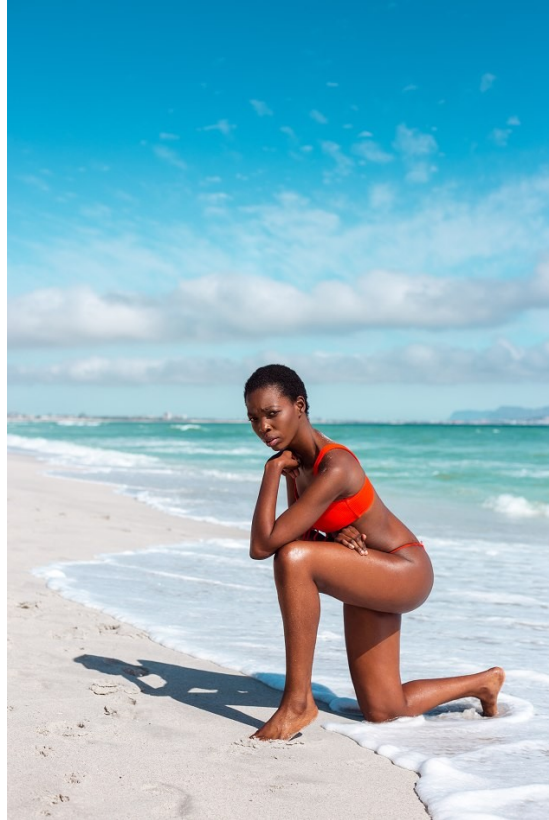

BOSS MODELS

DURBAN

NANDI GUMEDE

Height: 175cm Bust: 83cm Waist: 64cm Hips: 96cm Shoe: 6.5 UK Hair: Black Eyes: Brown

BOSS MODELS

DURBAN

NANDI GUMEDE

Height: 175cm Bust: 83cm Waist: 64cm Hips: 96cm Shoe: 6.5 UK Hair: Black Eyes: Brown