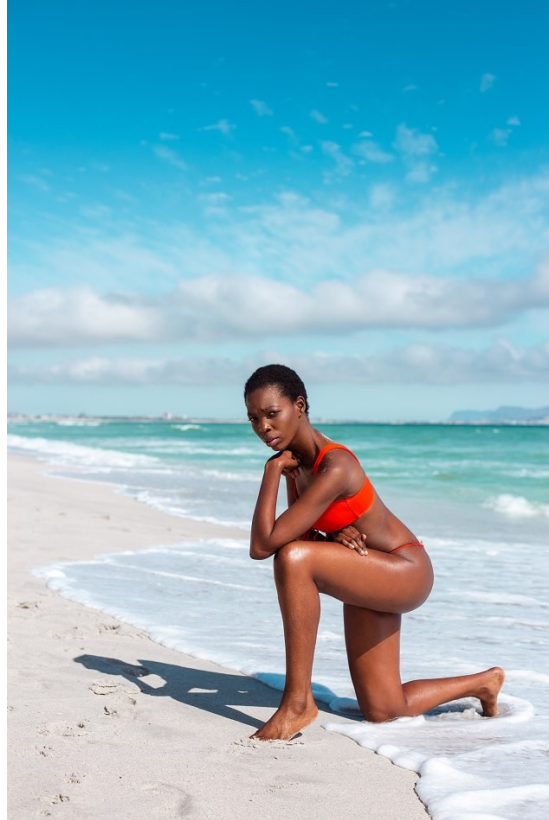

NANDI GUMEDE

BOSS MODELS

DURBAN

Height: 175cm Bust: 83cm Waist: 64cm Hips: 96cm Shoe: 6.5 UK Hair: Black Eyes: Brown