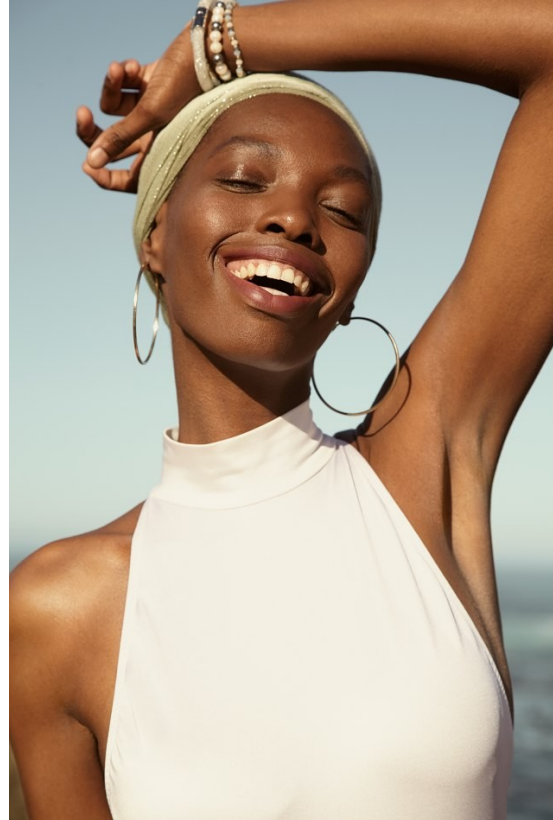

# BOSS MODELS

DURBAN

NANDI GUMEDE

Height: 175cm Bust: 83cm Waist: 64cm Hips: 96cm Shoe: 6.5 UK Hair: Black Eyes: Brown