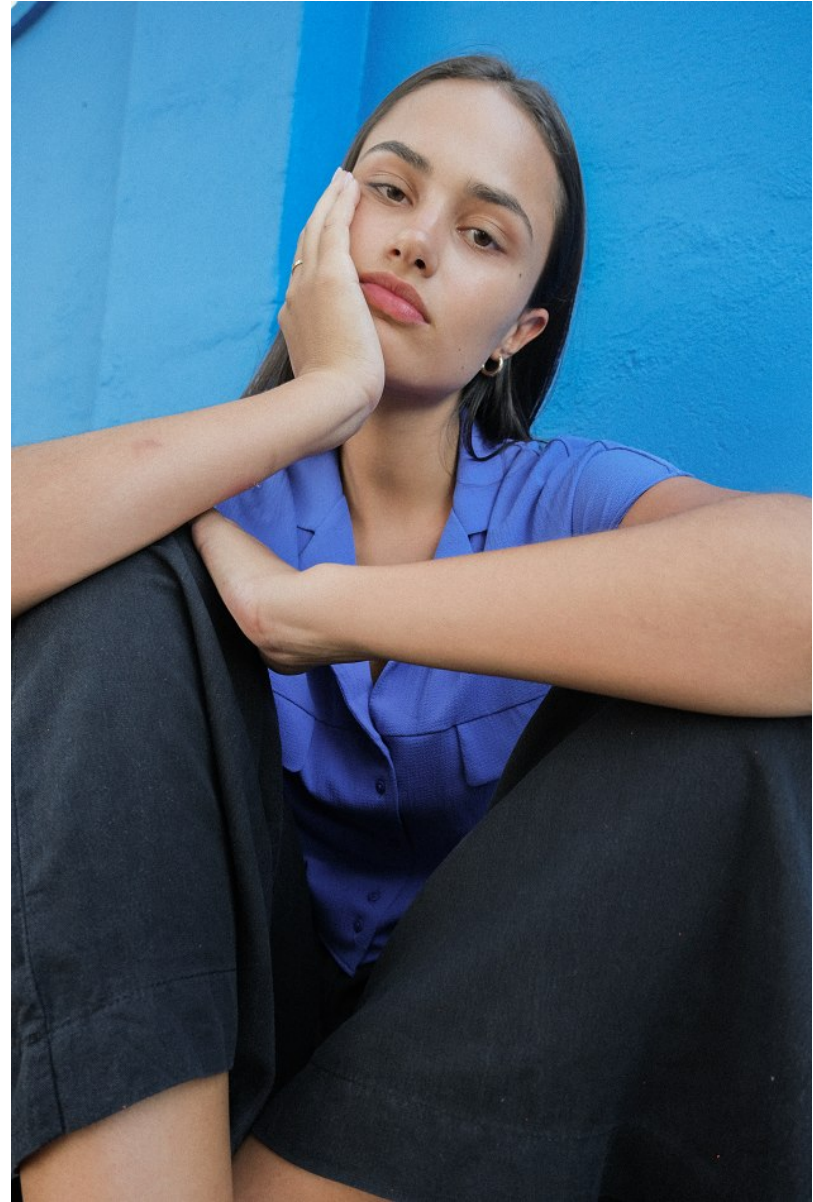

BOSS MODELS

DURBAN

MORGAN GULLAN

Height: 175cm Bust: 83cm Waist: 63cm Hips: 91cm Shoe: 7 UK Hair: Brown Eyes: Brown

BOSS MODELS

DURBAN

MORGAN GULLAN

Height: 175cm Bust: 83cm Waist: 63cm Hips: 91cm Shoe: 7 UK Hair: Brown Eyes: Brown