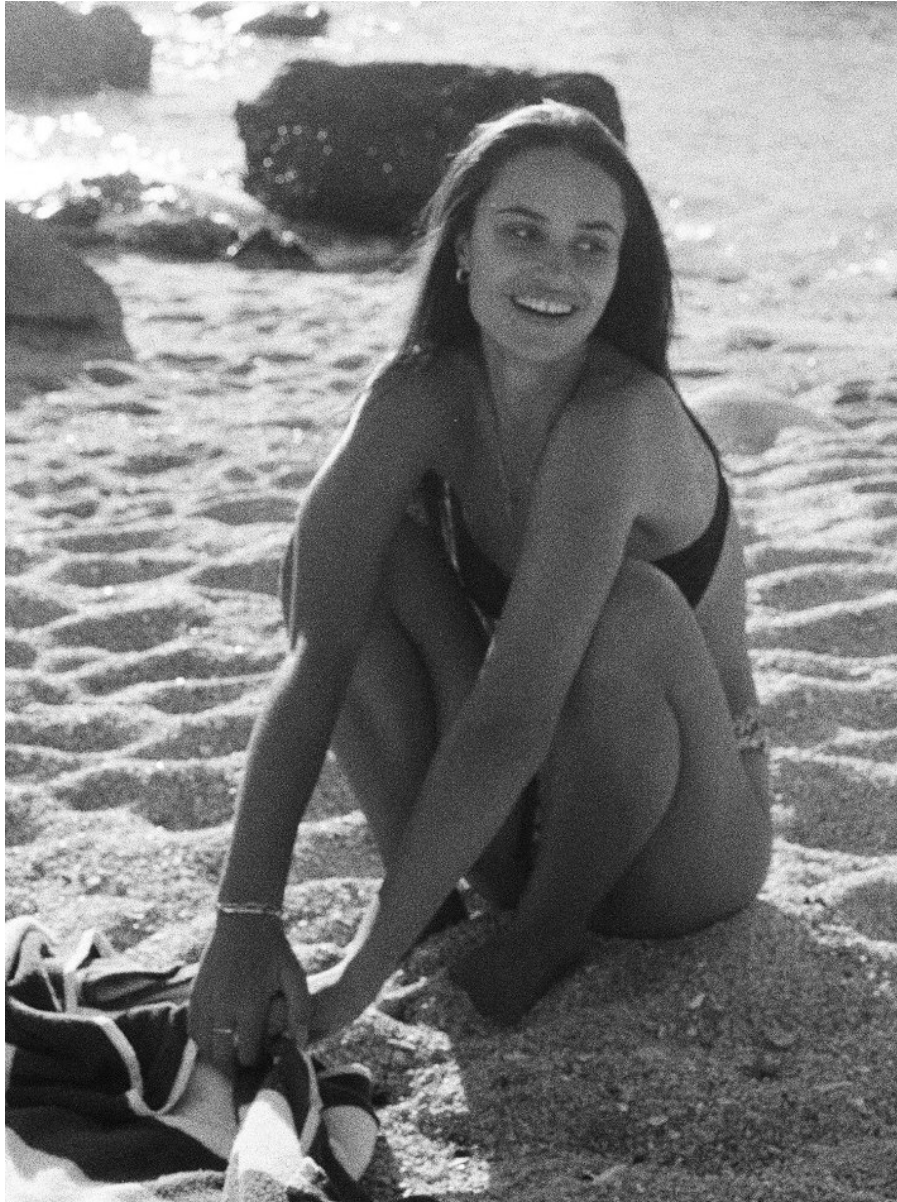

BOSS MODELS

DURBAN

MORGAN GULLAN

Height: 175cm Bust: 83cm Waist: 63cm Hips: 91cm Shoe: 7 UK Hair: Brown Eyes: Brown

BOSS MODELS

DURBAN

MORGAN GULLAN

Height: 175cm Bust: 83cm Waist: 63cm Hips: 91cm Shoe: 7 UK Hair: Brown Eyes: Brown