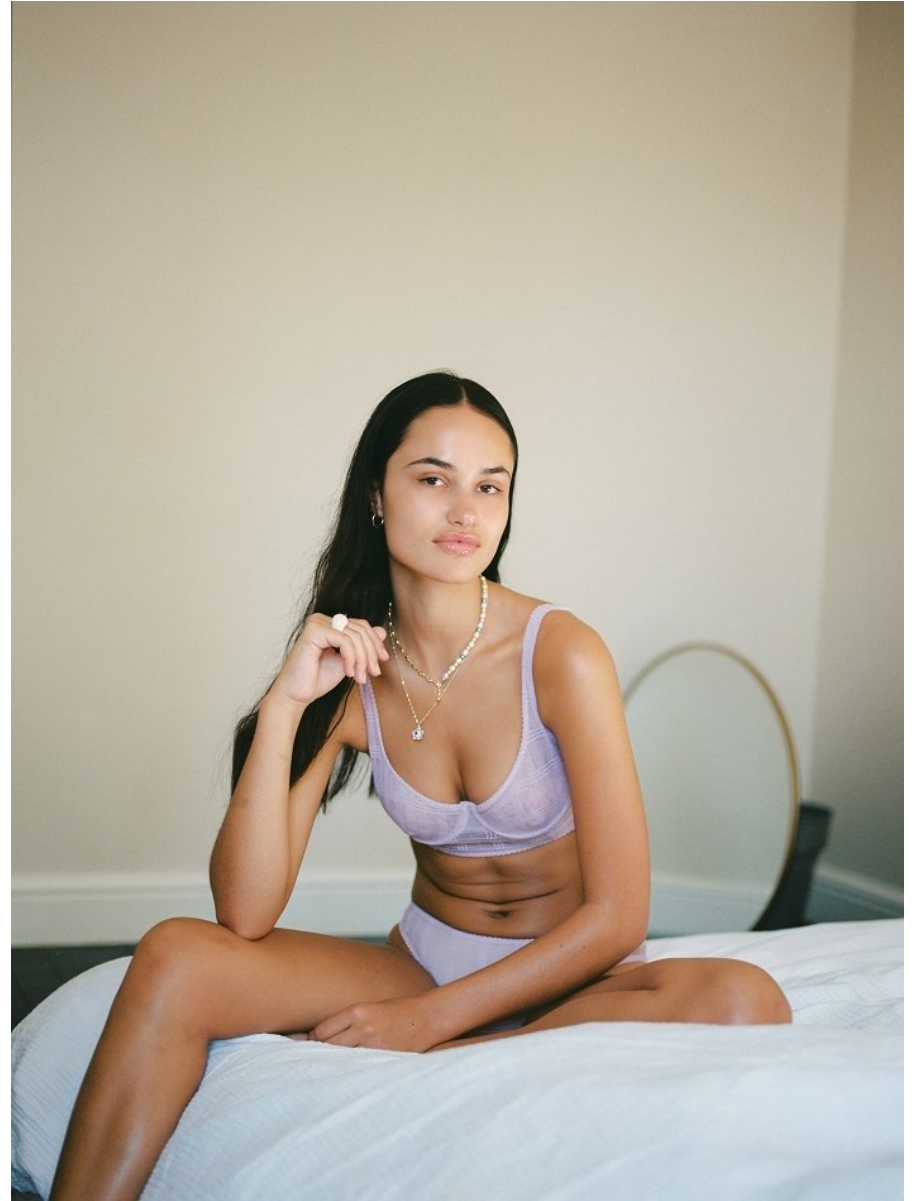

BOSS MODELS

DURBAN

MORGAN GULLAN

Height: 175cm Bust: 83cm Waist: 63cm Hips: 91cm Shoe: 7 UK Hair: Brown Eyes: Brown