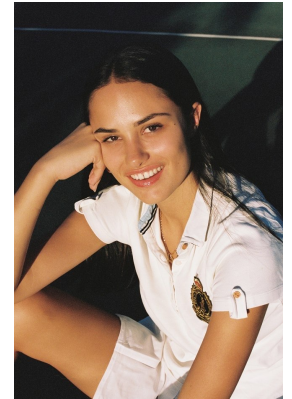

BOSS MODELS

DURBAN

MORGAN GULLAN

Height: 175cm Bust: 83cm Waist: 63cm Hips: 91cm Shoe: 7 UK Hair: Brown Eyes: Brown

BOSS MODELS

DURBAN

MORGAN GULLAN

Height: 175cm Bust: 83cm Waist: 63cm Hips: 91cm Shoe: 7 UK Hair: Brown Eyes: Brown