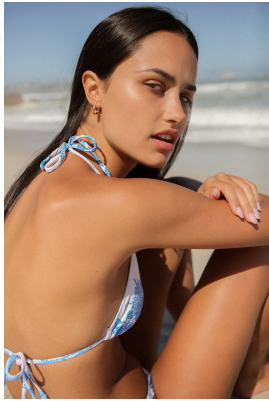

BOSS MODELS

DURBAN

MORGAN GULLAN

Height: 175cm Bust: 83cm Waist: 63cm Hips: 91cm Shoe: 7 UK Hair: Brown Eyes: Brown

BOSS MODELS

DURBAN

MORGAN GULLAN

Height: 175cm Bust: 83cm Waist: 63cm Hips: 91cm Shoe: 7 UK Hair: Brown Eyes: Brown