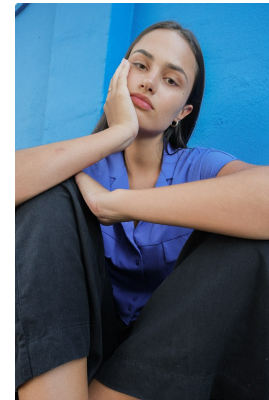

BOSS MODELS

DURBAN

MORGAN GULLAN

Height: 175cm Bust: 83cm Waist: 63cm Hips: 91cm Shoe: 7 UK Hair: Brown Eyes: Brown

BOSS MODELS

DURBAN

MORGAN GULLAN

Height: 175cm Bust: 83cm Waist: 63cm Hips: 91cm Shoe: 7 UK Hair: Brown Eyes: Brown