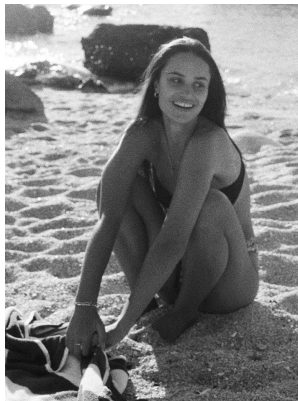

BOSS MODELS

DURBAN

MORGAN GULLAN

Height: 175cm Bust: 83cm Waist: 63cm Hips: 91cm Shoe: 7 UK Hair: Brown Eyes: Brown

BOSS MODELS

DURBAN

MORGAN GULLAN

Height: 175cm Bust: 83cm Waist: 63cm Hips: 91cm Shoe: 7 UK Hair: Brown Eyes: Brown