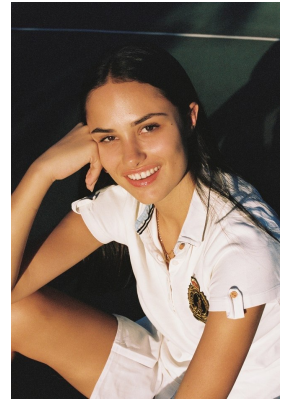

BOSS MODELS

DURBAN

MORGAN GULLAN

Height: 175cm Bust: 83cm Waist: 63cm Hips: 91cm Shoe: 7 UK Hair: Brown Eyes: Brown

BOSS MODELS

DURBAN

MORGAN GULLAN

Height: 175cm Bust: 83cm Waist: 63cm Hips: 91cm Shoe: 7 UK Hair: Brown Eyes: Brown