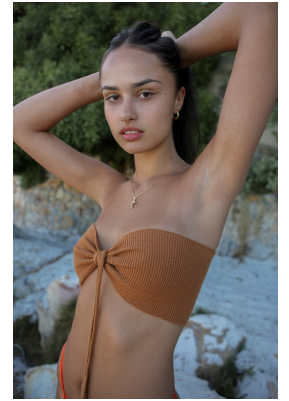

BOSS MODELS

DURBAN

MORGAN GULLAN

Height: 175cm Bust: 83cm Waist: 63cm Hips: 91cm Shoe: 7 UK Hair: Brown Eyes: Brown

BOSS MODELS

DURBAN

MORGAN GULLAN

Height: 175cm Bust: 83cm Waist: 63cm Hips: 91cm Shoe: 7 UK Hair: Brown Eyes: Brown