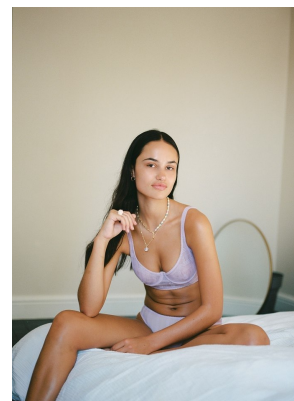

BOSS MODELS

DURBAN

MORGAN GULLAN

Height: 175cm Bust: 83cm Waist: 63cm Hips: 91cm Shoe: 7 UK Hair: Brown Eyes: Brown

BOSS MODELS

DURBAN

MORGAN GULLAN

Height: 175cm Bust: 83cm Waist: 63cm Hips: 91cm Shoe: 7 UK Hair: Brown Eyes: Brown