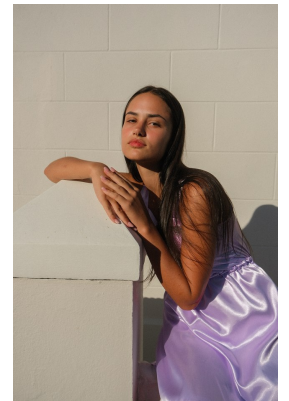

BOSS MODELS

DURBAN

MORGAN GULLAN

Height: 175cm Bust: 83cm Waist: 63cm Hips: 91cm Shoe: 7 UK Hair: Brown Eyes: Brown

BOSS MODELS

DURBAN

MORGAN GULLAN

Height: 175cm Bust: 83cm Waist: 63cm Hips: 91cm Shoe: 7 UK Hair: Brown Eyes: Brown