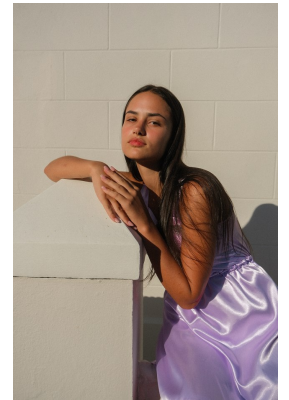

BOSS MODELS

DURBAN

MORGAN GULLAN

Height: 175cm Bust: 83cm Waist: 63cm Hips: 91cm Shoe: 7 UK Hair: Brown Eyes: Brown

BOSS MODELS

DURBAN

MORGAN GULLAN

Height: 175cm Bust: 83cm Waist: 63cm Hips: 91cm Shoe: 7 UK Hair: Brown Eyes: Brown