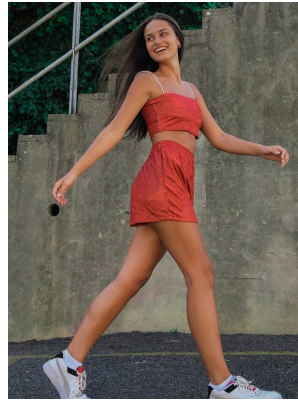

BOSS MODELS

DURBAN

MORGAN GULLAN

Height: 175cm Bust: 83cm Waist: 63cm Hips: 91cm Shoe: 7 UK Hair: Brown Eyes: Brown

BOSS MODELS

DURBAN

MORGAN GULLAN

Height: 175cm Bust: 83cm Waist: 63cm Hips: 91cm Shoe: 7 UK Hair: Brown Eyes: Brown