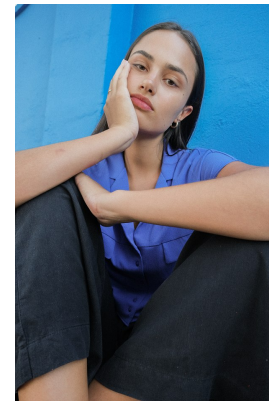

BOSS MODELS

DURBAN

MORGAN GULLAN

Height: 175cm Bust: 83cm Waist: 63cm Hips: 91cm Shoe: 7 UK Hair: Brown Eyes: Brown

BOSS MODELS

DURBAN

MORGAN GULLAN

Height: 175cm Bust: 83cm Waist: 63cm Hips: 91cm Shoe: 7 UK Hair: Brown Eyes: Brown