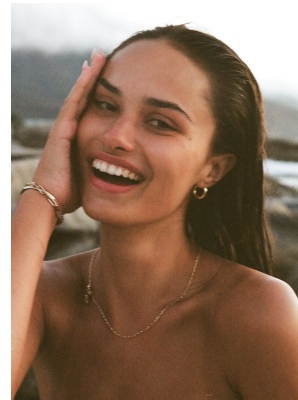

BOSS MODELS

DURBAN

MORGAN GULLAN

Height: 175cm Bust: 83cm Waist: 63cm Hips: 91cm Shoe: 7 UK Hair: Brown Eyes: Brown

BOSS MODELS

DURBAN

MORGAN GULLAN

Height: 175cm Bust: 83cm Waist: 63cm Hips: 91cm Shoe: 7 UK Hair: Brown Eyes: Brown