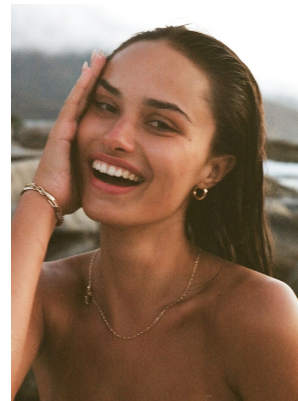

BOSS MODELS

DURBAN

MORGAN GULLAN

Height: 175cm Bust: 83cm Waist: 63cm Hips: 91cm Shoe: 7 UK Hair: Brown Eyes: Brown

BOSS MODELS

DURBAN

MORGAN GULLAN

Height: 175cm Bust: 83cm Waist: 63cm Hips: 91cm Shoe: 7 UK Hair: Brown Eyes: Brown