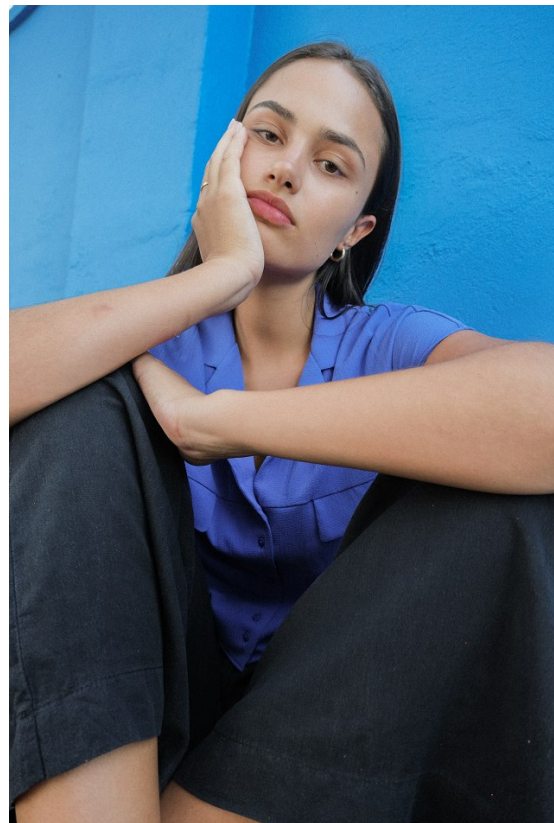

# BOSS MODELS

DURBAN

MORGAN GULLAN

Height: 175cm Bust: 83cm Waist: 63cm Hips: 91cm Shoe: 7 UK Hair: Brown Eyes: Brown