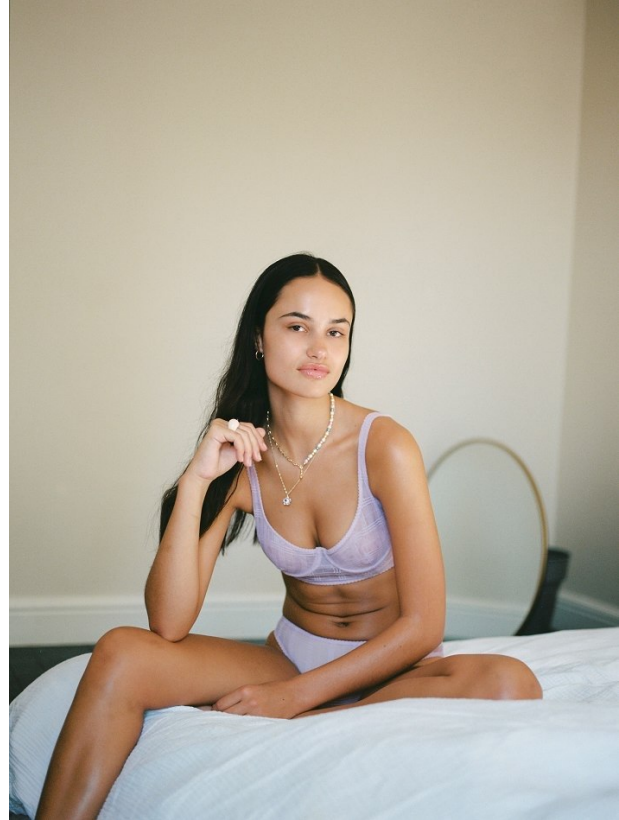

BOSS MODELS

DURBAN

MORGAN GULLAN

Height: 175cm Bust: 83cm Waist: 63cm Hips: 91cm Shoe: 7 UK Hair: Brown Eyes: Brown