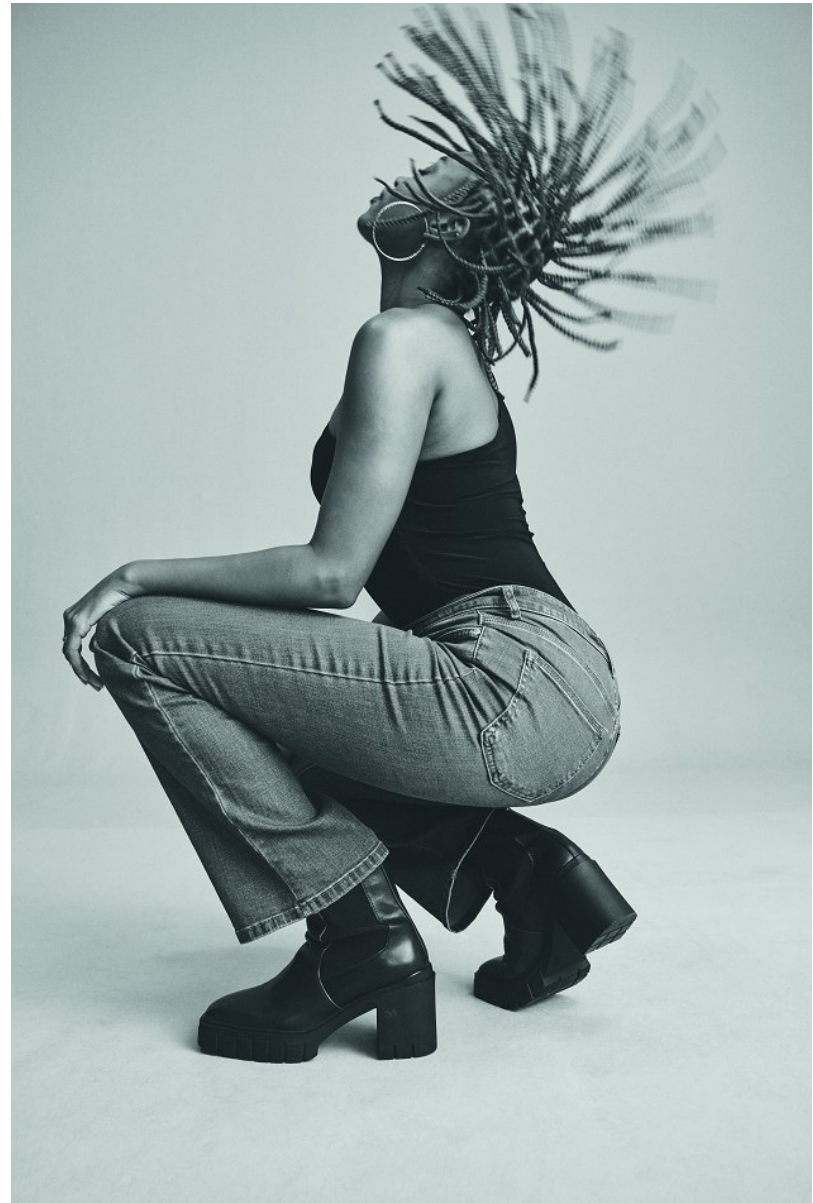

BOSS MODELS

DURBAN

SIPHOKAZI BIYELA

Height: 176cm Bust: 82cm Waist: 63cm Hips: 91cm Shoe: 8 UK Hair: Black Eyes: Dark Brown

BOSS MODELS

DURBAN

SIPHOKAZI BIYELA

Height: 176cm Bust: 82cm Waist: 63cm Hips: 91cm Shoe: 8 UK Hair: Black Eyes: Dark Brown

BOSS MODELS

DURBAN

SIPHOKAZI BIYELA

Height: 176cm Bust: 82cm Waist: 63cm Hips: 91cm Shoe: 8 UK Hair: Black Eyes: Dark Brown