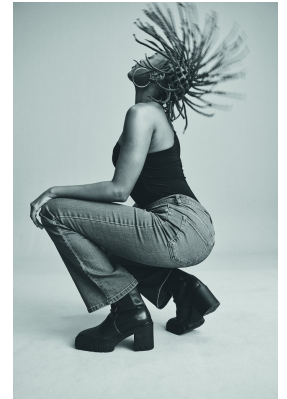

BOSS MODELS

DURBAN

SIPHOKAZI BIYELA

Height: 176cm Bust: 82cm Waist: 63cm Hips: 91cm Shoe: 8 UK Hair: Black Eyes: Dark Brown