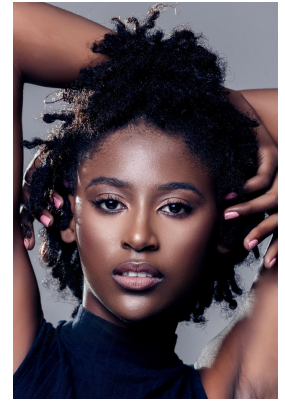

BOSS MODELS

DURBAN

JENNA HLENGWA

Height: 170cm Bust: 82cm Waist: 63cm Hips: 102cm Shoe: 5 UK Hair: Black Eyes: Dark Brown