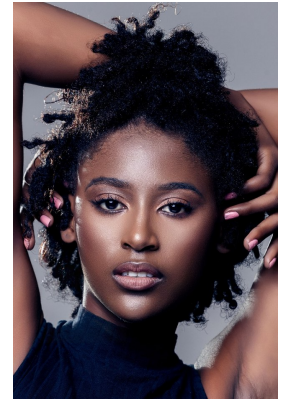

# BOSS MODELS

DURBAN

## JENNA HLENGWA

Height: 170cm Bust: 82cm Waist: 63cm Hips: 102cm Shoe: 5 UK Hair: Black Eyes: Dark Brown