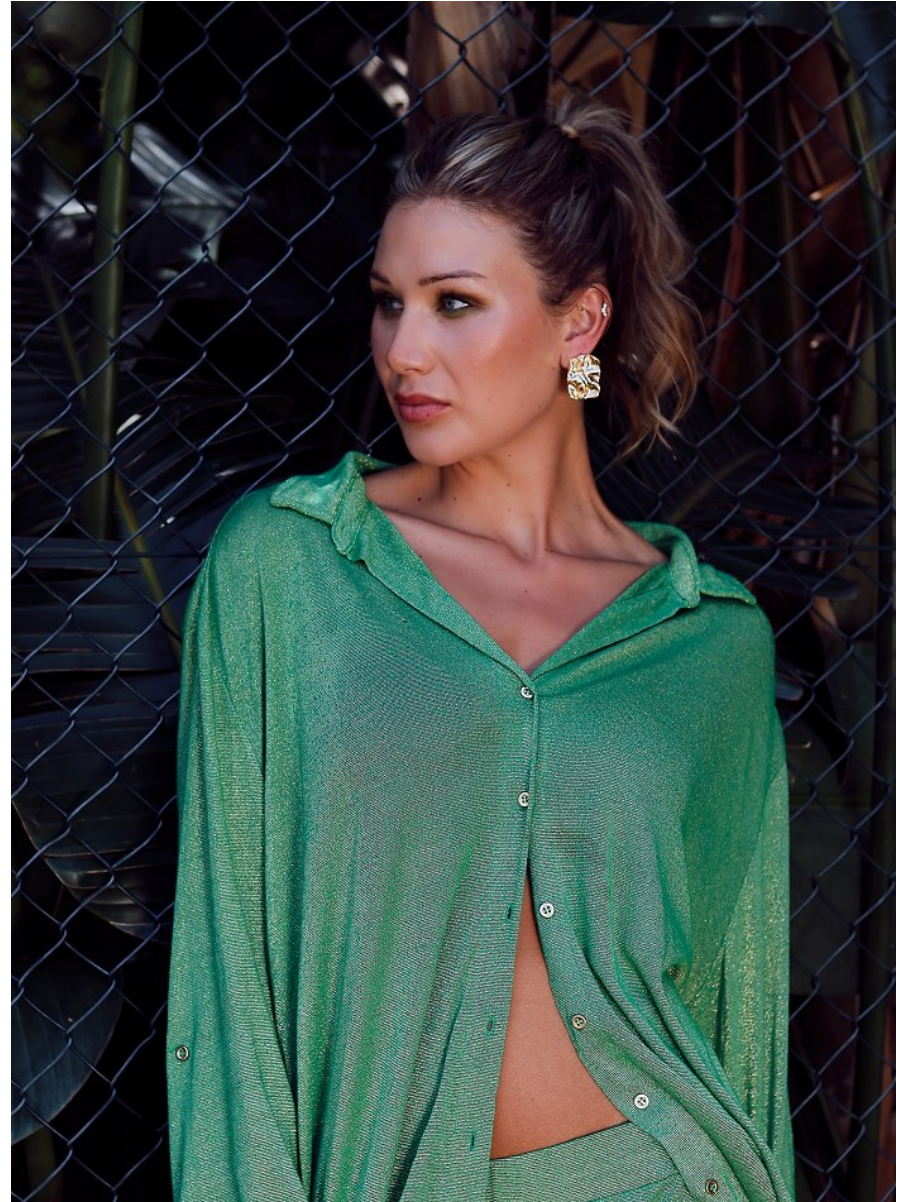

BOSS MODELS

DURBAN

ELOISE WAKEFIELD

Height: 174cm Bust: 85cm Waist: 65cm Hips: 92cm Shoe: 7 UK Hair: Blonde Eyes: Blue

BOSS MODELS

DURBAN

ELOISE WAKEFIELD

Height: 174cm Bust: 85cm Waist: 65cm Hips: 92cm Shoe: 7 UK Hair: Blonde Eyes: Blue