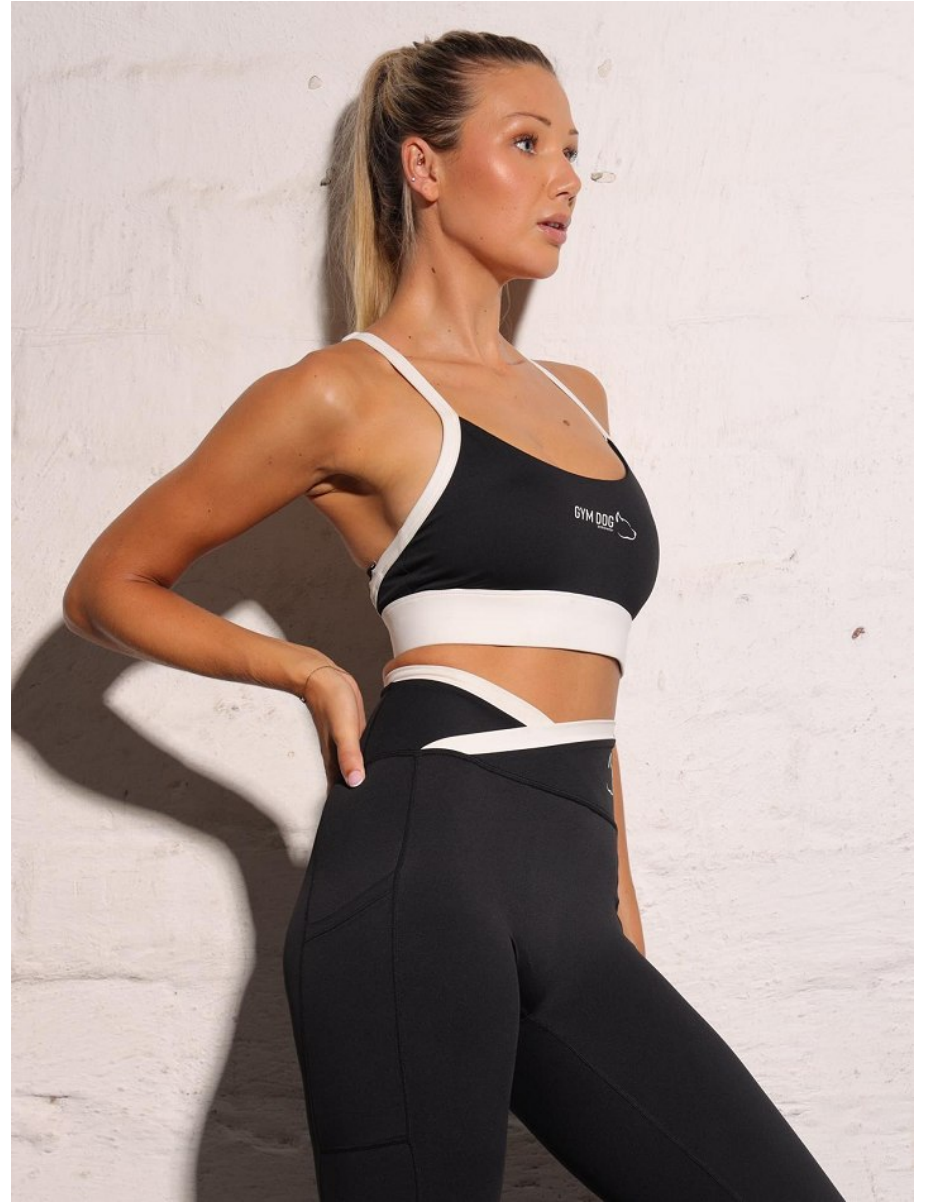

BOSS MODELS

DURBAN

ELOISE WAKEFIELD

Height: 174cm Bust: 85cm Waist: 65cm Hips: 92cm Shoe: 7 UK Hair: Blonde Eyes: Blue