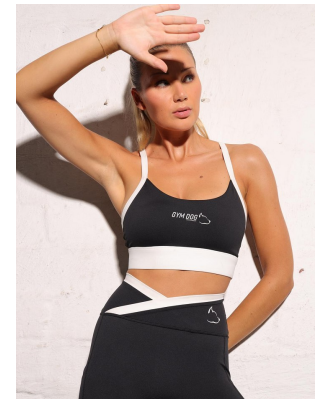

BOSS MODELS

DURBAN

ELOISE WAKEFIELD

Height: 174cm Bust: 85cm Waist: 65cm Hips: 92cm Shoe: 7 UK Hair: Blonde Eyes: Blue

BOSS MODELS

DURBAN

ELOISE WAKEFIELD

Height: 174cm Bust: 85cm Waist: 65cm Hips: 92cm Shoe: 7 UK Hair: Blonde Eyes: Blue