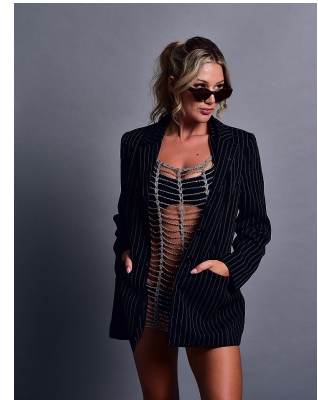

BOSS MODELS

DURBAN

ELOISE WAKEFIELD

Height: 174cm Bust: 85cm Waist: 65cm Hips: 92cm Shoe: 7 UK Hair: Blonde Eyes: Blue

BOSS MODELS

DURBAN

ELOISE WAKEFIELD

Height: 174cm Bust: 85cm Waist: 65cm Hips: 92cm Shoe: 7 UK Hair: Blonde Eyes: Blue