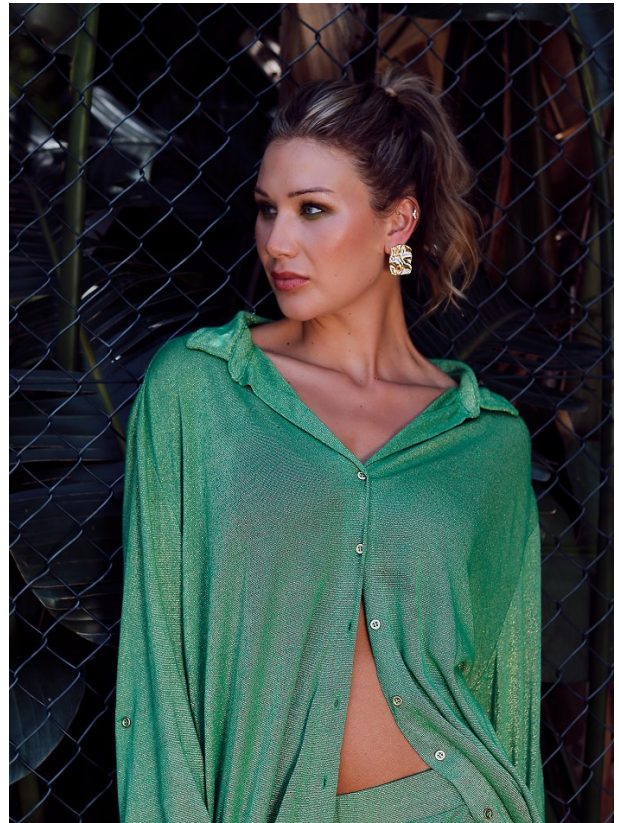

## ELOISE WAKEFIELD

Height: 174cm Bust: 85cm Waist: 65cm Hips: 92cm Shoe: 7 UK Hair: Blonde Eyes: Blue

# BOSS MODELS

DURBAN

ELOISE WAKEFIELD

Height: 174cm Bust: 85cm Waist: 65cm Hips: 92cm Shoe: 7 UK Hair: Blonde Eyes: Blue