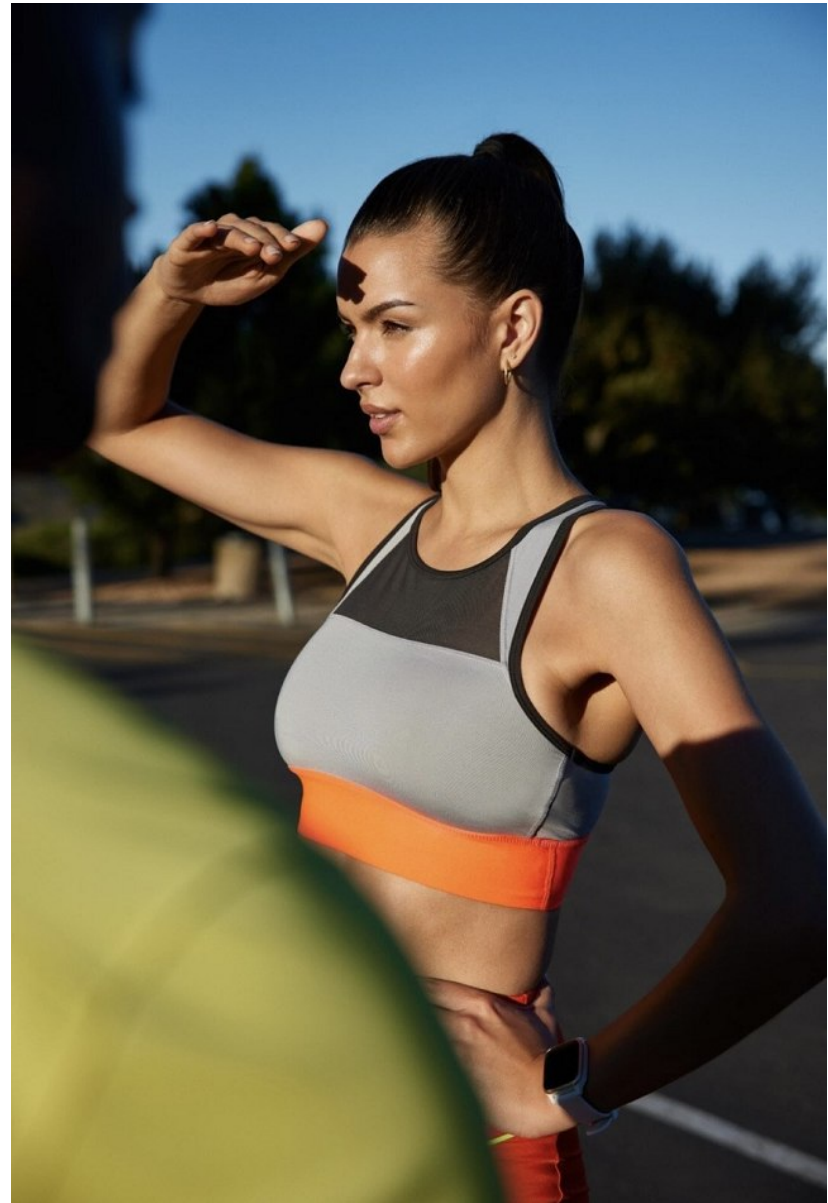

BOSS MODELS

DURBAN

LOU-MARIE TALJAARD

Height: 179cm Shoe: 7 UK Hair: Brown Eyes: Brown

BOSS MODELS

DURBAN

LOU-MARIE TALJAARD

Height: 179cm Shoe: 7 UK Hair: Brown Eyes: Brown