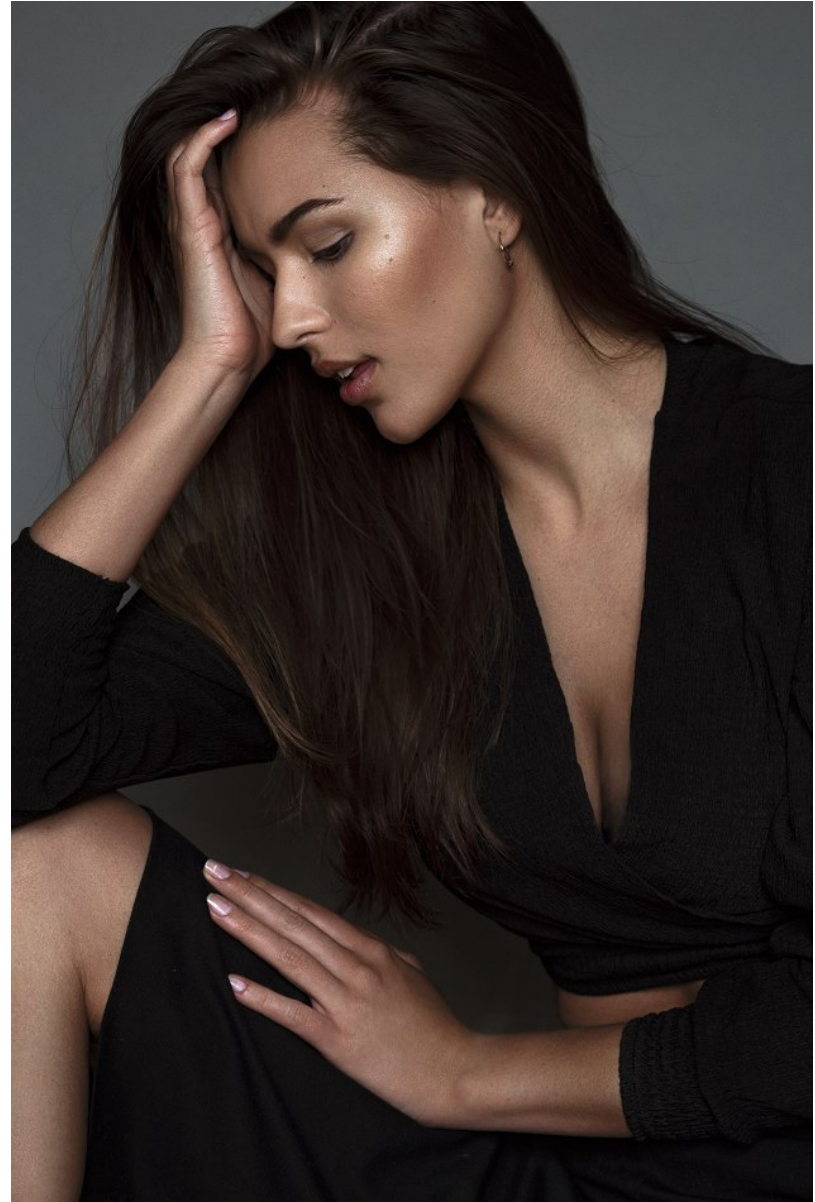

BOSS MODELS

DURBAN

LOU-MARIE TALJAARD

Height: 179cm Shoe: 7 UK Hair: Brown Eyes: Brown