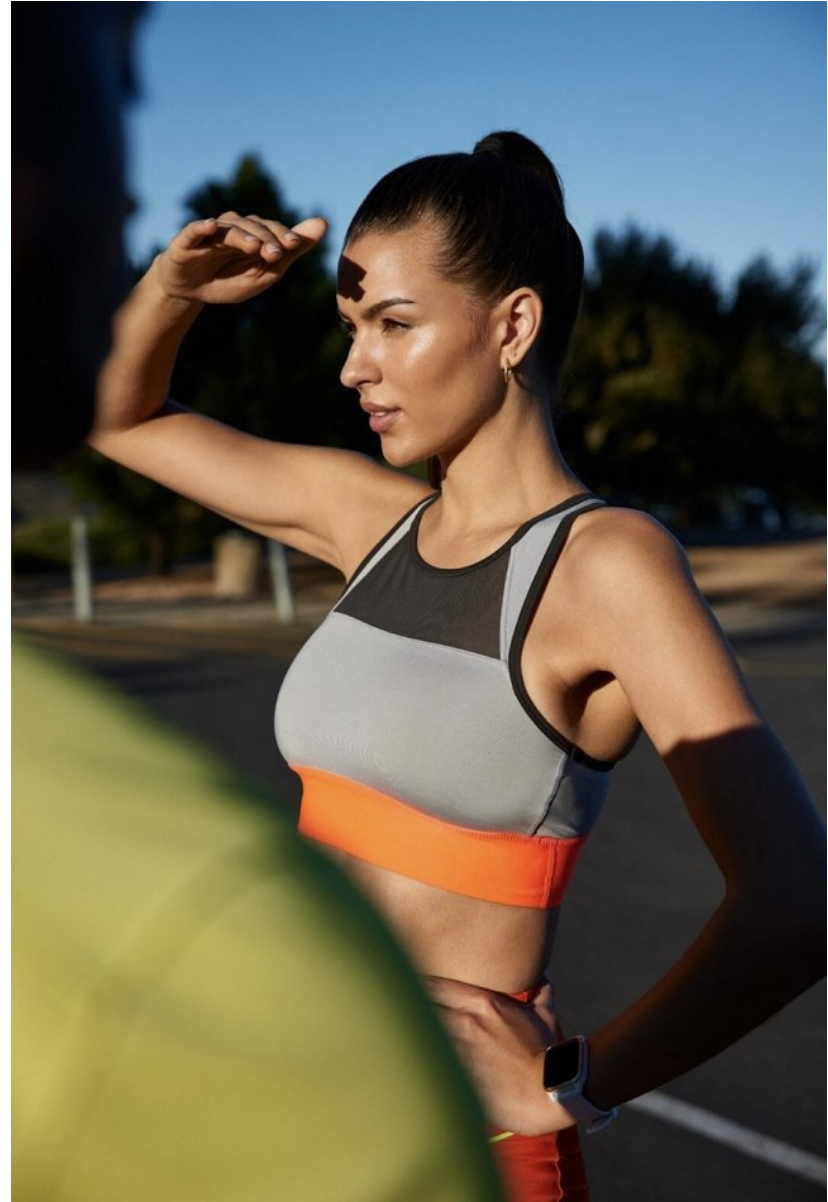

BOSS MODELS

DURBAN

LOU-MARIE TALJAARD

Height: 179cm Shoe: 7 UK Hair: Brown Eyes: Brown

BOSS MODELS

DURBAN

LOU-MARIE TALJAARD

Height: 179cm Shoe: 7 UK Hair: Brown Eyes: Brown