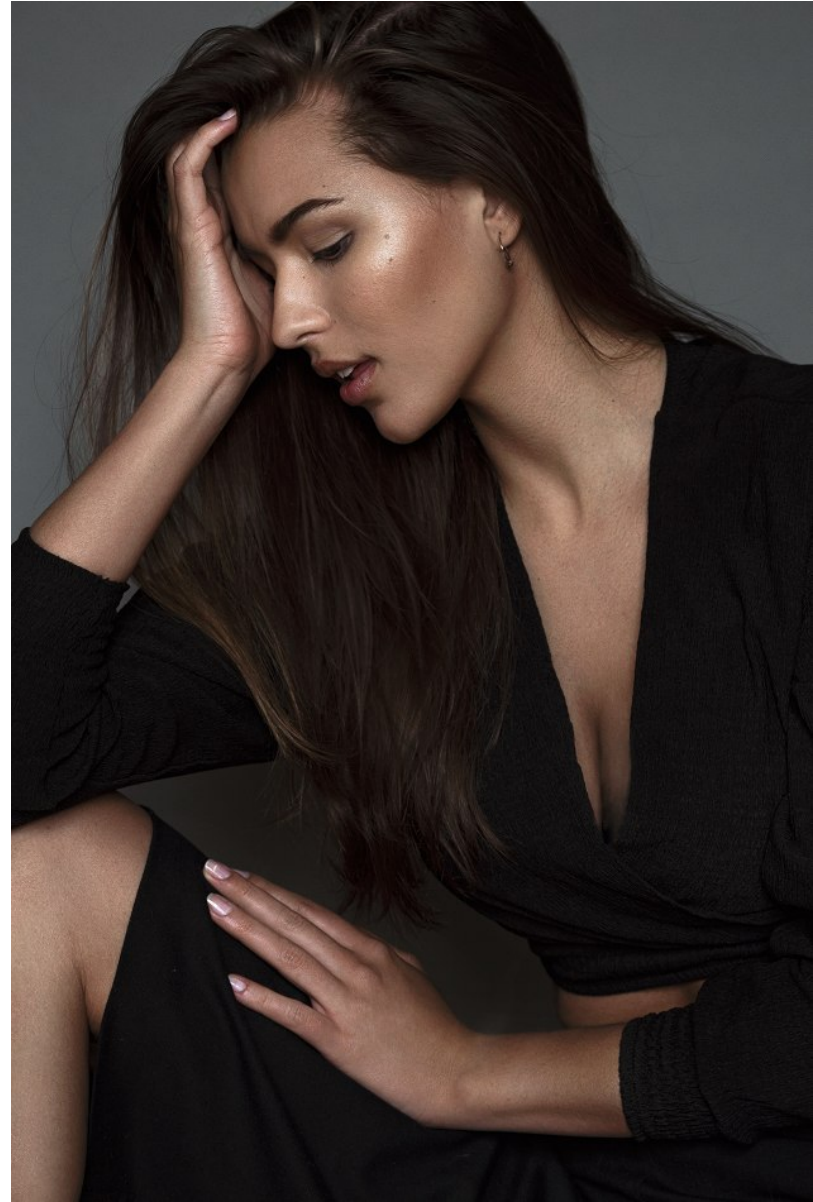

BOSS MODELS

DURBAN

LOU-MARIE TALJAARD

Height: 179cm Shoe: 7 UK Hair: Brown Eyes: Brown