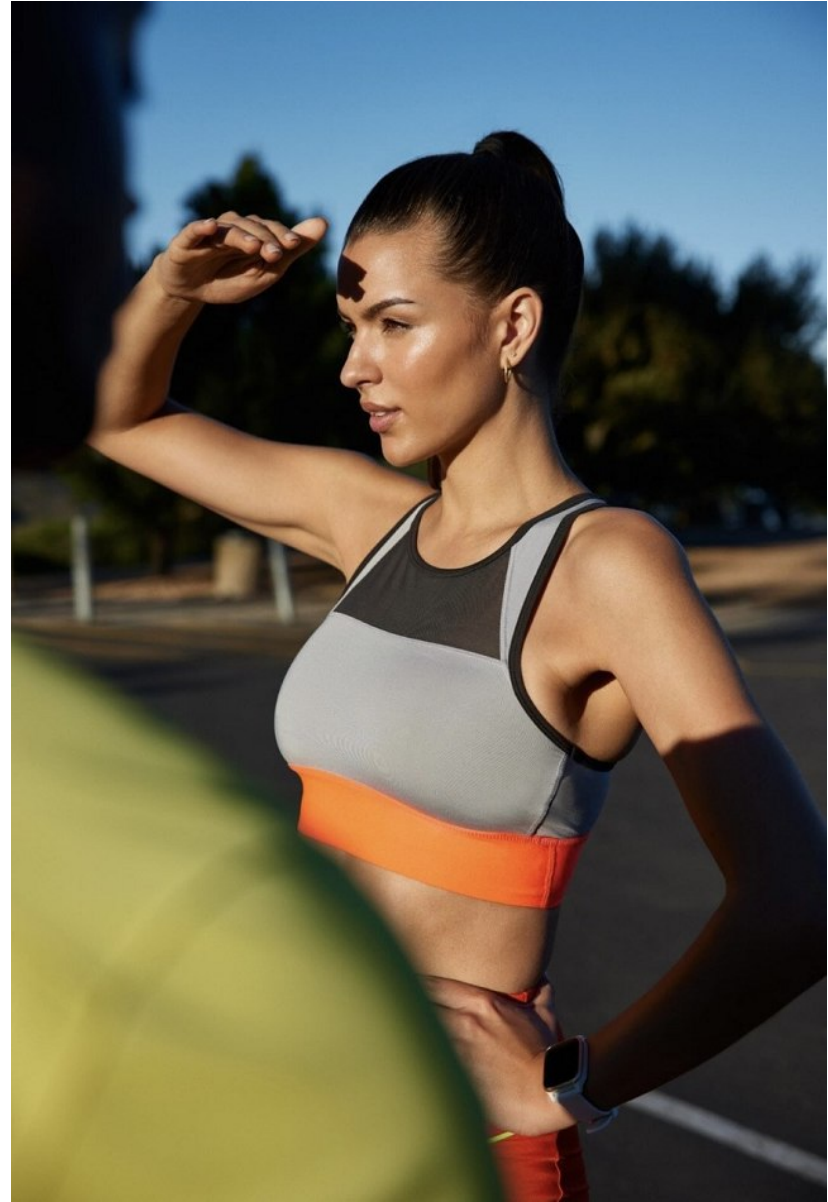

BOSS MODELS

DURBAN

LOU-MARIE TALJAARD

Height: 179cm Shoe: 7 UK Hair: Brown Eyes: Brown