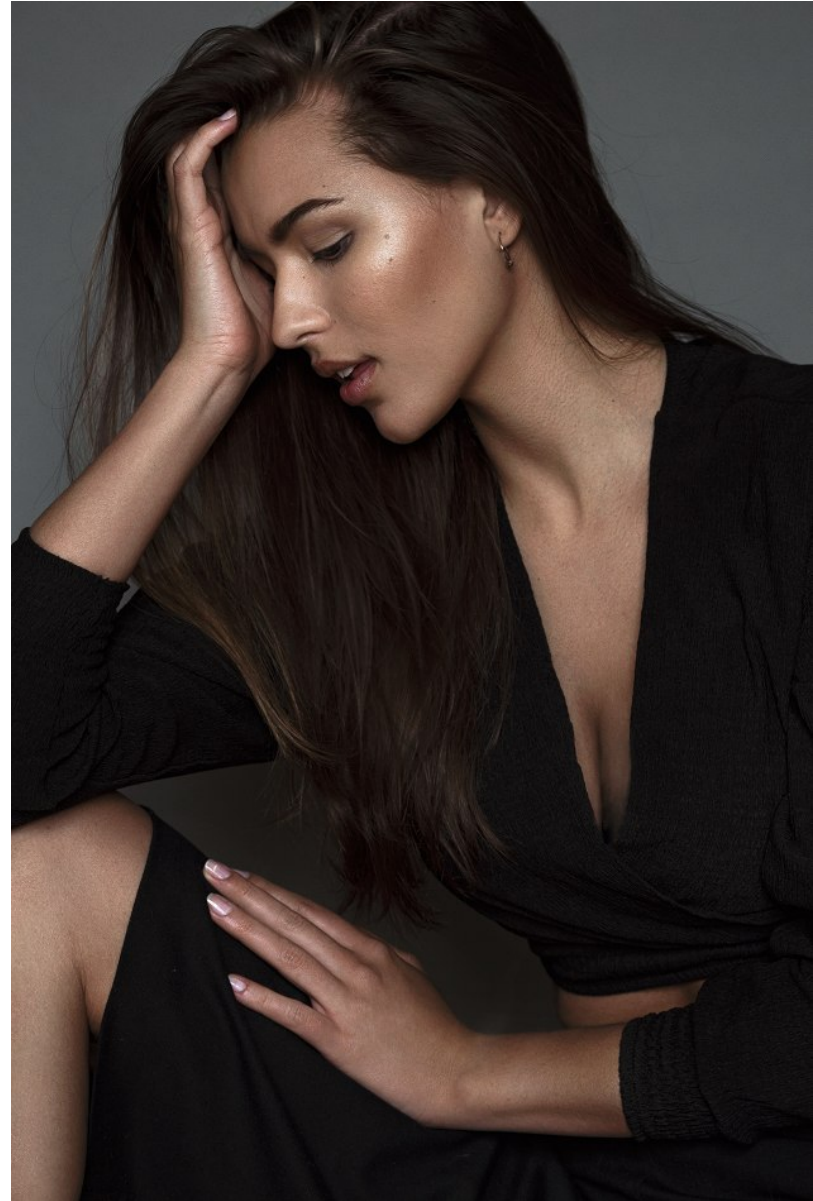

BOSS MODELS

DURBAN

LOU-MARIE TALJAARD

Height: 179cm Shoe: 7 UK Hair: Brown Eyes: Brown