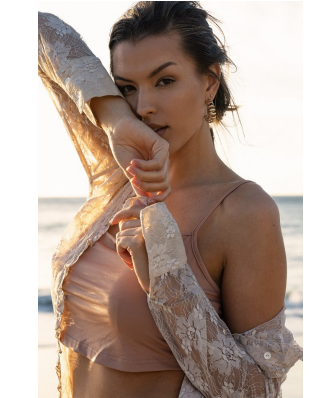

# BOSS MODELS

DURBAN

LOU-MARIE TALJAARD

Height: 179cm Shoe: 7 UK Hair: Brown Eyes: Brown

# BOSS MODELS

DURBAN

Image: Lou-Marie Taljaard represented by Boss Models Durban

LOU-MARIE TALJAARD

Height: 179cm Shoe: 7 UK Hair: Brown Eyes: Brown