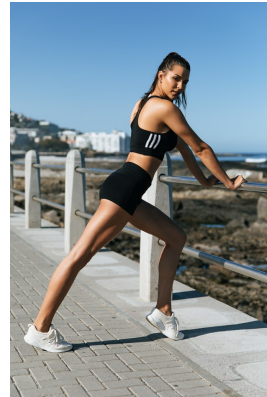

# BOSS MODELS

DURBAN

LOU-MARIE TALJAARD

Height: 179cm Shoe: 7 UK Hair: Brown Eyes: Brown

# BOSS MODELS

DURBAN

Image: Lou-Marie Taljaard represented by Boss Models Durban

LOU-MARIE TALJAARD

Height: 179cm Shoe: 7 UK Hair: Brown Eyes: Brown