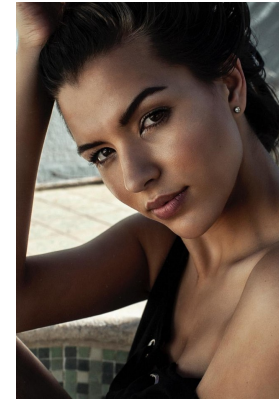

# BOSS MODELS

DURBAN

LOU-MARIE TALJAARD

Height: 179cm Shoe: 7 UK Hair: Brown Eyes: Brown

# BOSS MODELS

DURBAN

Image: Lou-Marie Taljaard represented by Boss Models Durban

LOU-MARIE TALJAARD

Height: 179cm Shoe: 7 UK Hair: Brown Eyes: Brown