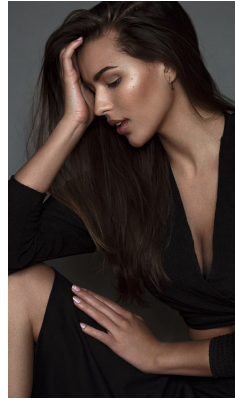

BOSS MODELS

DURBAN

LOU-MARIE TALJAARD

Height: 179cm Shoe: 7 UK Hair: Brown Eyes: Brown

BOSS MODELS

DURBAN

Image: Lou-Marie Taljaard represented by Boss Models Durban

LOU-MARIE TALJAARD

Height: 179cm Shoe: 7 UK Hair: Brown Eyes: Brown