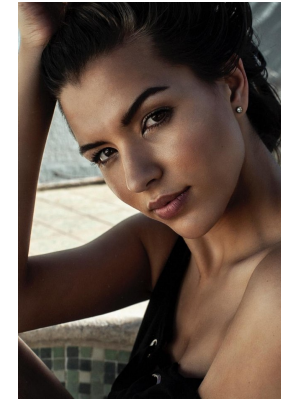

BOSS MODELS

DURBAN

LOU-MARIE TALJAARD

Height: 179cm Shoe: 7 UK Hair: Brown Eyes: Brown

BOSS MODELS

DURBAN

Image: Lou-Marie Taljaard represented by Boss Models Durban

LOU-MARIE TALJAARD

Height: 179cm Shoe: 7 UK Hair: Brown Eyes: Brown