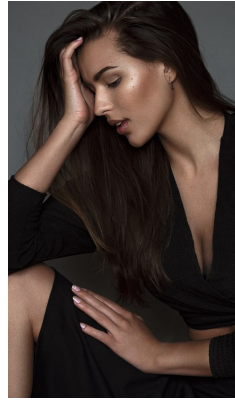

# BOSS MODELS

DURBAN

LOU-MARIE TALJAARD

Height: 179cm Shoe: 7 UK Hair: Brown Eyes: Brown

# BOSS MODELS

DURBAN

Image: Lou-Marie Taljaard represented by Boss Models Durban

LOU-MARIE TALJAARD

Height: 179cm Shoe: 7 UK Hair: Brown Eyes: Brown