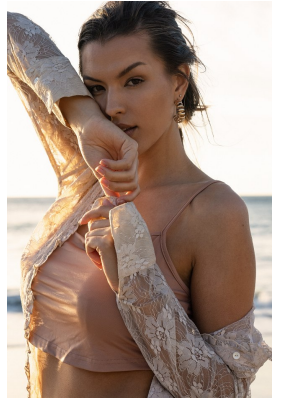

BOSS MODELS

DURBAN

LOU-MARIE TALJAARD

Height: 179cm Shoe: 7 UK Hair: Brown Eyes: Brown

BOSS MODELS

DURBAN

Image: Lou-Marie Taljaard represented by Boss Models Durban

LOU-MARIE TALJAARD

Height: 179cm Shoe: 7 UK Hair: Brown Eyes: Brown