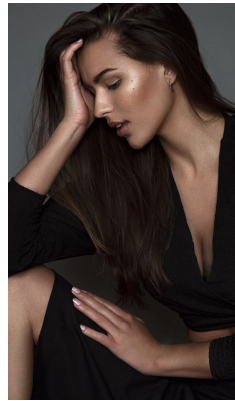

BOSS MODELS

DURBAN

LOU-MARIE TALJAARD

Height: 179cm Shoe: 7 UK Hair: Brown Eyes: Brown

BOSS MODELS

DURBAN

Image: Lou-Marie Taljaard represented by Boss Models Durban

LOU-MARIE TALJAARD

Height: 179cm Shoe: 7 UK Hair: Brown Eyes: Brown