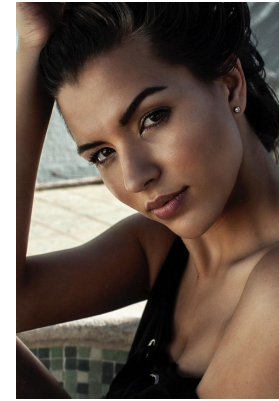

BOSS MODELS

DURBAN

LOU-MARIE TALJAARD

Height: 179cm Shoe: 7 UK Hair: Brown Eyes: Brown

BOSS MODELS

DURBAN

Image: Lou-Marie Taljaard represented by Boss Models Durban

LOU-MARIE TALJAARD

Height: 179cm Shoe: 7 UK Hair: Brown Eyes: Brown