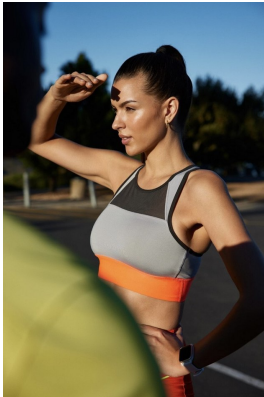

# BOSS MODELS

DURBAN

LOU-MARIE TALJAARD

Height: 179cm Shoe: 7 UK Hair: Brown Eyes: Brown

# BOSS MODELS

DURBAN

Image: Lou-Marie Taljaard represented by Boss Models Durban

LOU-MARIE TALJAARD

Height: 179cm Shoe: 7 UK Hair: Brown Eyes: Brown