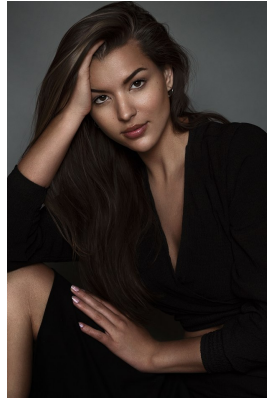

# BOSS MODELS

DURBAN

LOU-MARIE TALJAARD

Height: 179cm Shoe: 7 UK Hair: Brown Eyes: Brown

# BOSS MODELS

DURBAN

Image: Lou-Marie Taljaard represented by Boss Models Durban

LOU-MARIE TALJAARD

Height: 179cm Shoe: 7 UK Hair: Brown Eyes: Brown