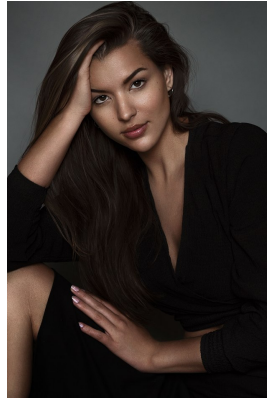

BOSS MODELS

DURBAN

LOU-MARIE TALJAARD

Height: 179cm Shoe: 7 UK Hair: Brown Eyes: Brown

BOSS MODELS

DURBAN

Image: Lou-Marie Taljaard represented by Boss Models Durban

LOU-MARIE TALJAARD

Height: 179cm Shoe: 7 UK Hair: Brown Eyes: Brown