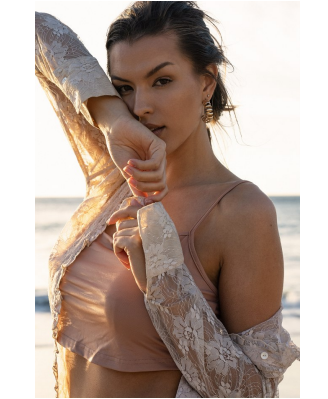

BOSS MODELS

DURBAN

LOU-MARIE TALJAARD

Height: 179cm Shoe: 7 UK Hair: Brown Eyes: Brown

BOSS MODELS

DURBAN

Image: Lou-Marie Taljaard represented by Boss Models Durban

LOU-MARIE TALJAARD

Height: 179cm Shoe: 7 UK Hair: Brown Eyes: Brown