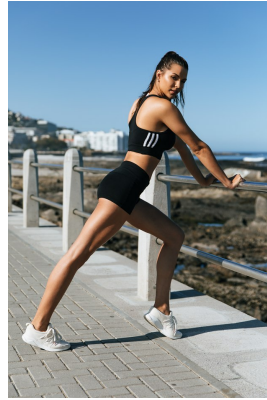

BOSS MODELS

DURBAN

LOU-MARIE TALJAARD

Height: 179cm Shoe: 7 UK Hair: Brown Eyes: Brown

BOSS MODELS

DURBAN

Image: Lou-Marie Taljaard represented by Boss Models Durban

LOU-MARIE TALJAARD

Height: 179cm Shoe: 7 UK Hair: Brown Eyes: Brown