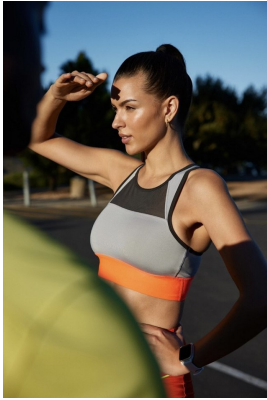

BOSS MODELS

DURBAN

LOU-MARIE TALJAARD

Height: 179cm Shoe: 7 UK Hair: Brown Eyes: Brown

BOSS MODELS

DURBAN

Image: Lou-Marie Taljaard represented by Boss Models Durban

LOU-MARIE TALJAARD

Height: 179cm Shoe: 7 UK Hair: Brown Eyes: Brown