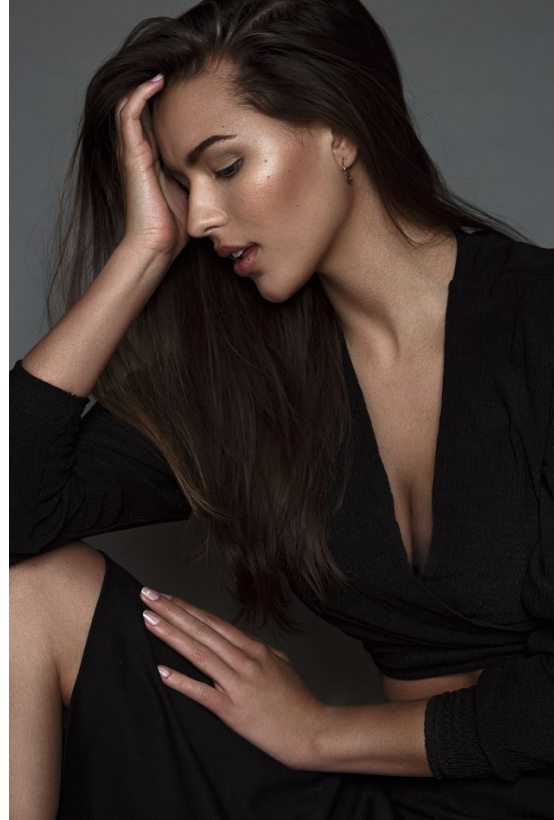

BOSS MODELS

DURBAN

LOU-MARIE TALJAARD

Height: 179cm Shoe: 7 UK Hair: Brown Eyes: Brown