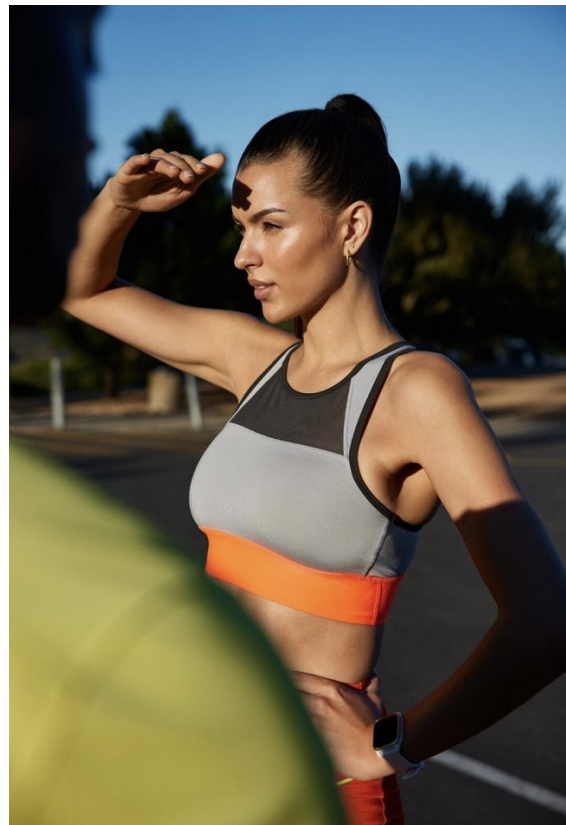

BOSS MODELS

DURBAN

LOU-MARIE TALJAARD

Height: 179cm Shoe: 7 UK Hair: Brown Eyes: Brown

BOSS MODELS

DURBAN

LOU-MARIE TALJAARD

Height: 179cm Shoe: 7 UK Hair: Brown Eyes: Brown