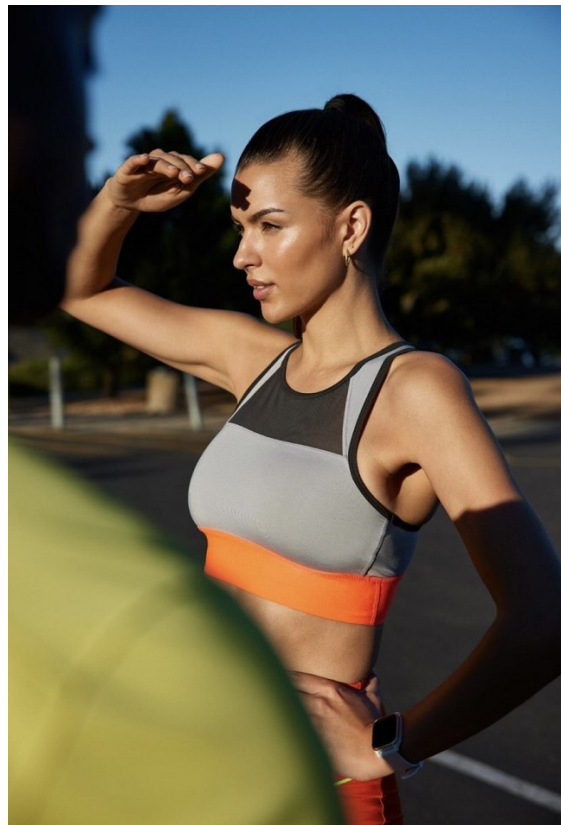

BOSS MODELS

DURBAN

LOU-MARIE TALJAARD

Height: 179cm Shoe: 7 UK Hair: Brown Eyes: Brown