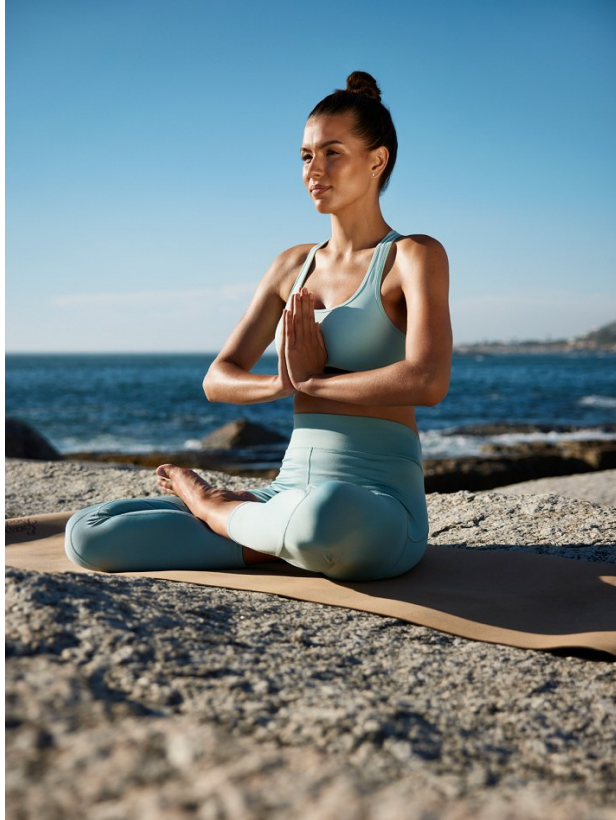

BOSS MODELS

DURBAN

LOU-MARIE TALJAARD

Height: 179cm Shoe: 7 UK Hair: Brown Eyes: Brown

BOSS MODELS

DURBAN

LOU-MARIE TALJAARD

Height: 179cm Shoe: 7 UK Hair: Brown Eyes: Brown