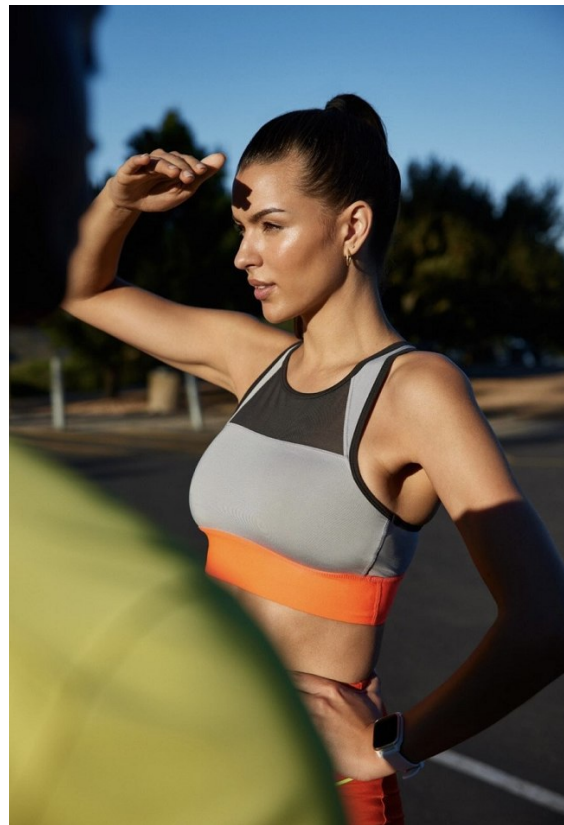

BOSS MODELS

DURBAN

LOU-MARIE TALJAARD

Height: 179cm Shoe: 7 UK Hair: Brown Eyes: Brown

BOSS MODELS

DURBAN

LOU-MARIE TALJAARD

Height: 179cm Shoe: 7 UK Hair: Brown Eyes: Brown