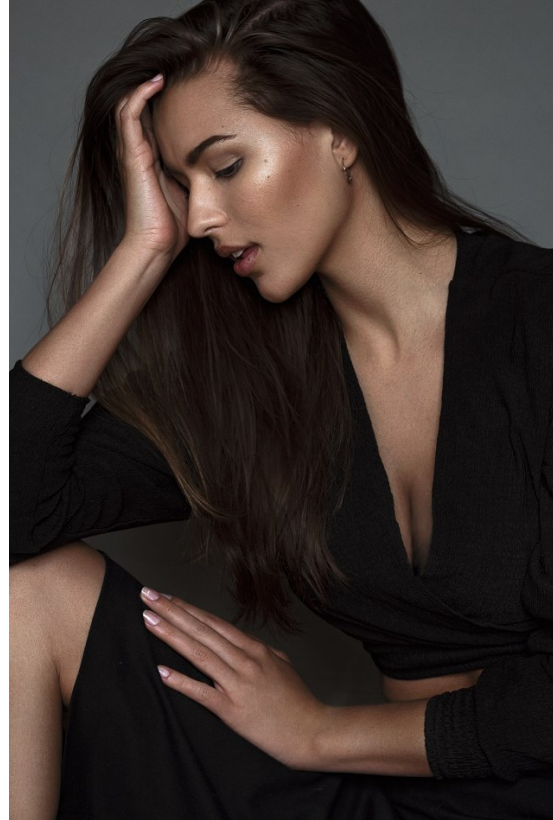

BOSS MODELS

DURBAN

LOU-MARIE TALJAARD

Height: 179cm Shoe: 7 UK Hair: Brown Eyes: Brown