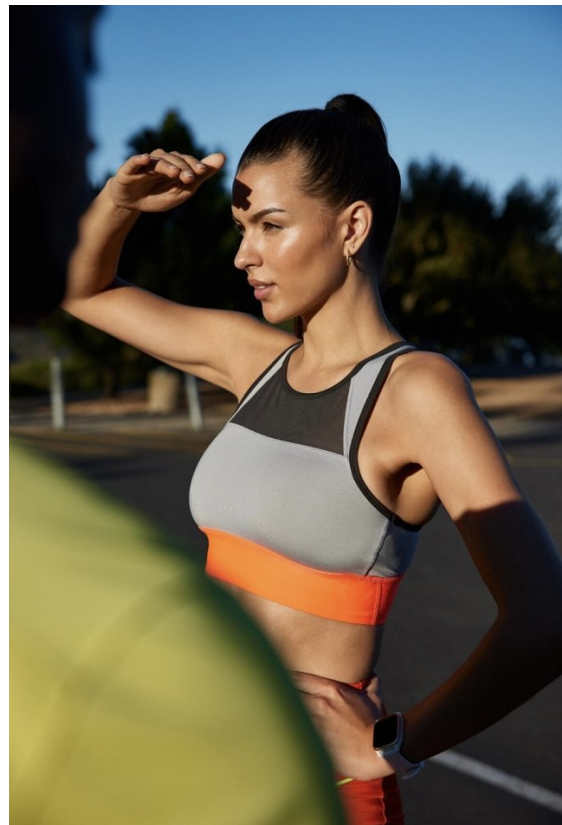

BOSS MODELS

DURBAN

LOU-MARIE TALJAARD

Height: 179cm Shoe: 7 UK Hair: Brown Eyes: Brown

BOSS MODELS

DURBAN

LOU-MARIE TALJAARD

Height: 179cm Shoe: 7 UK Hair: Brown Eyes: Brown