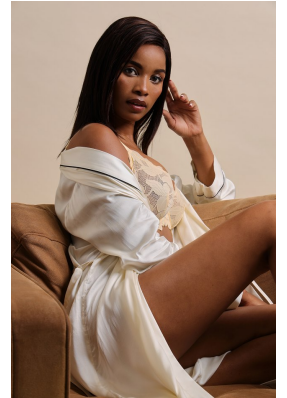

# BOSS MODELS

DURBAN

## PHUME MANZI

Height: 174cm Bust: 91cm Waist: 71cm Hips: 100cm Shoe: 6 UK Hair: Dark Brown Eyes: Dark Brown