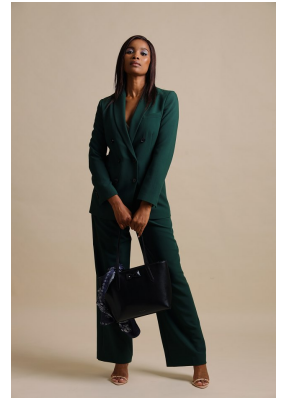

# BOSS MODELS

DURBAN

PHUME MANZI

Height: 174cm Bust: 88cm Waist: 67cm Hips: 94cm Shoe: 6 UK Hair: Dark Brown Eyes: Dark Brown

# BOSS MODELS

DURBAN