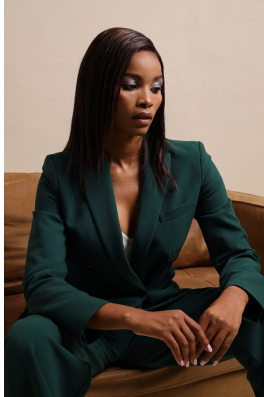

# BOSS MODELS

DURBAN

## PHUME MANZI

Height: 174cm Bust: 91cm Waist: 71cm Hips: 100cm Shoe: 6 UK Hair: Dark Brown Eyes: Dark Brown