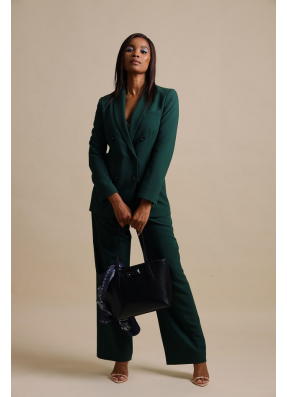

# BOSS MODELS

DURBAN

## PHUME MANZI

Height: 174cm Bust: 91cm Waist: 71cm Hips: 100cm Shoe: 6 UK Hair: Dark Brown Eyes: Dark Brown