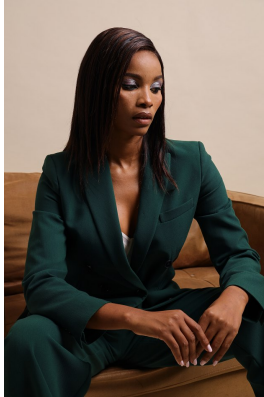

# BOSS MODELS

DURBAN

PHUME MANZI

Height: 174cm Bust: 88cm Waist: 67cm Hips: 94cm Shoe: 6 UK Hair: Dark Brown Eyes: Dark Brown

# BOSS MODELS

DURBAN

## PHUME MANZI

Height: 174cm Bust: 88cm Waist: 67cm Hips: 94cm Shoe: 6 UK Hair: Dark Brown Eyes: Dark Brown