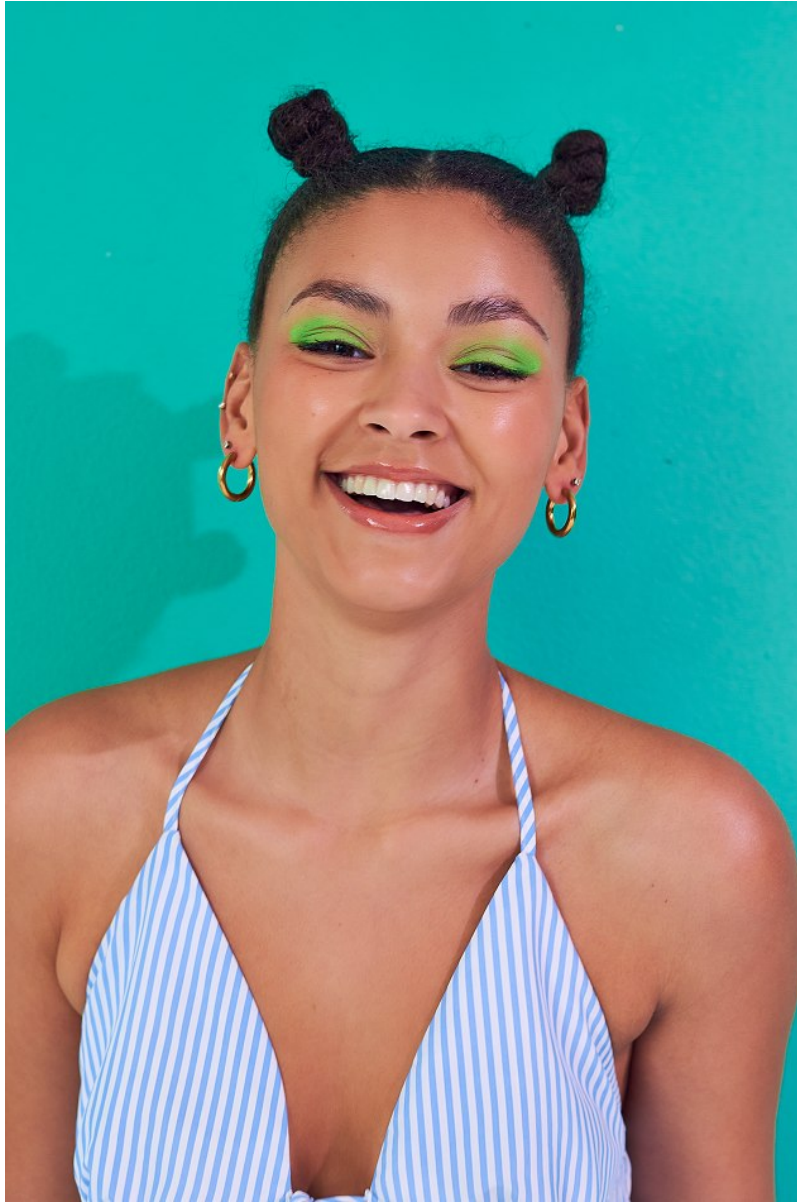

BOSS MODELS

DURBAN

LAILA BRAND

Height: 175cm Bust: 87cm Waist: 64cm Hips: 101cm Shoe: 6 UK Hair: Brown Eyes: Brown