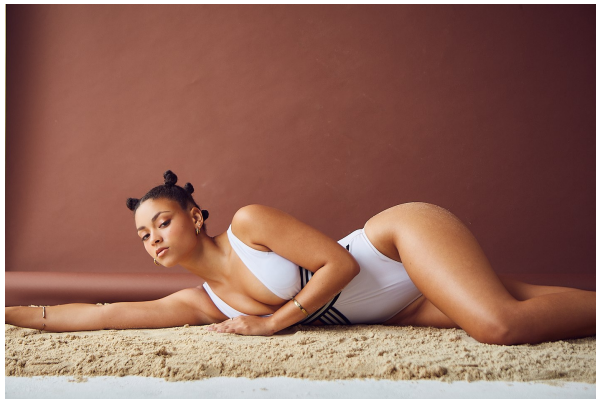

# BOSS MODELS

DURBAN

## LAILA BRAND

Height: 175cm Bust: 87cm Waist: 64cm Hips: 101cm Shoe: 6 UK Hair: Brown Eyes: Brown