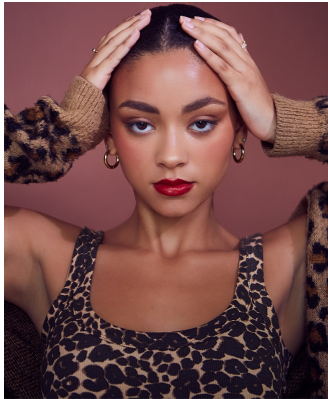

# BOSS MODELS

DURBAN

## LAILA BRAND

Height: 175cm Bust: 87cm Waist: 64cm Hips: 101cm Shoe: 6 UK Hair: Brown Eyes: Brown