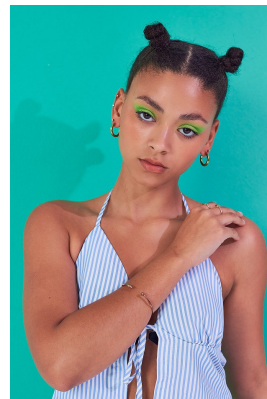

# BOSS MODELS

DURBAN

## LAILA BRAND

Height: 175cm Bust: 89cm Waist: 69cm Hips: 106cm Shoe: 6 UK Hair: Brown Eyes: Brown