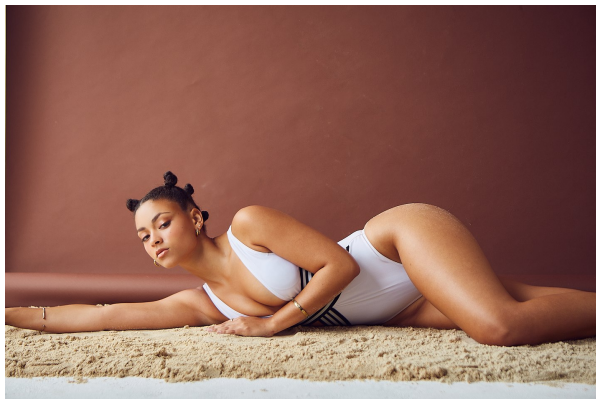

# BOSS MODELS

DURBAN

## LAILA BRAND

Height: 175cm Bust: 89cm Waist: 69cm Hips: 106cm Shoe: 6 UK Hair: Brown Eyes: Brown