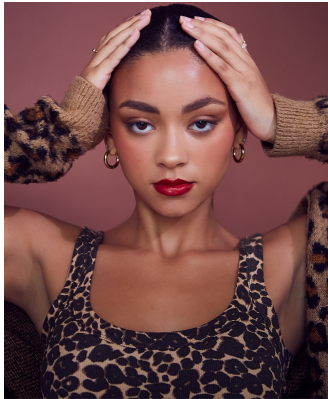

# BOSS MODELS

DURBAN

## LAILA BRAND

Height: 175cm Bust: 89cm Waist: 69cm Hips: 106cm Shoe: 6 UK Hair: Brown Eyes: Brown