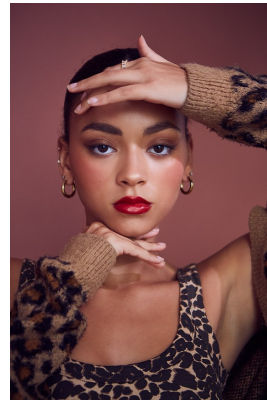

# BOSS MODELS

DURBAN

## LAILA BRAND

Height: 175cm Bust: 87cm Waist: 64cm Hips: 101cm Shoe: 6 UK Hair: Brown Eyes: Brown