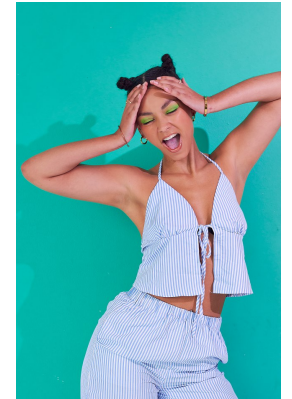

# BOSS MODELS

DURBAN

## LAILA BRAND

Height: 175cm Bust: 89cm Waist: 69cm Hips: 106cm Shoe: 6 UK Hair: Brown Eyes: Brown