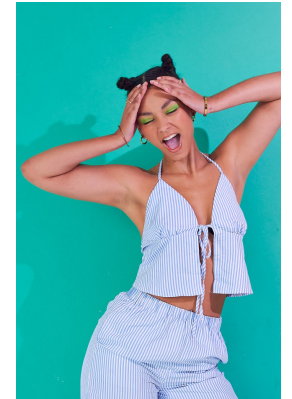

# BOSS MODELS

DURBAN

## LAILA BRAND

Height: 175cm Bust: 87cm Waist: 64cm Hips: 101cm Shoe: 6 UK Hair: Brown Eyes: Brown