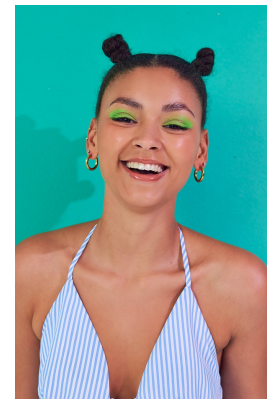

# BOSS MODELS

DURBAN

## LAILA BRAND

Height: 175cm Bust: 89cm Waist: 69cm Hips: 106cm Shoe: 6 UK Hair: Brown Eyes: Brown