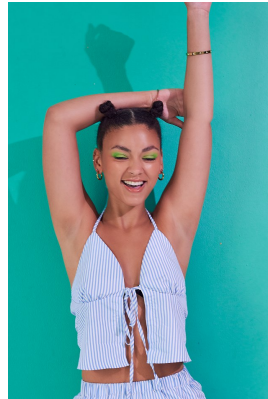

# BOSS MODELS

DURBAN

## LAILA BRAND

Height: 175cm Bust: 89cm Waist: 69cm Hips: 106cm Shoe: 6 UK Hair: Brown Eyes: Brown