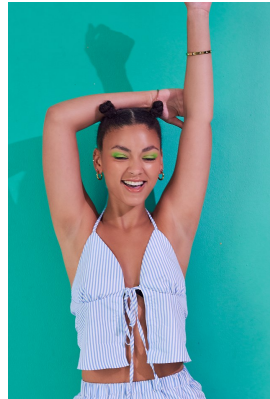

# BOSS MODELS

DURBAN

## LAILA BRAND

Height: 175cm Bust: 87cm Waist: 64cm Hips: 101cm Shoe: 6 UK Hair: Brown Eyes: Brown