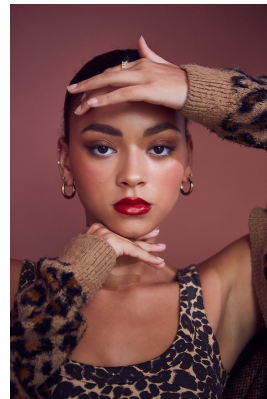

# BOSS MODELS

DURBAN

## LAILA BRAND

Height: 175cm Bust: 89cm Waist: 69cm Hips: 106cm Shoe: 6 UK Hair: Brown Eyes: Brown