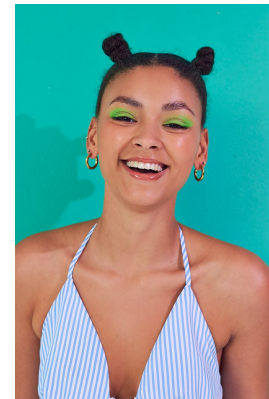

# BOSS MODELS

DURBAN

## LAILA BRAND

Height: 175cm Bust: 87cm Waist: 64cm Hips: 101cm Shoe: 6 UK Hair: Brown Eyes: Brown