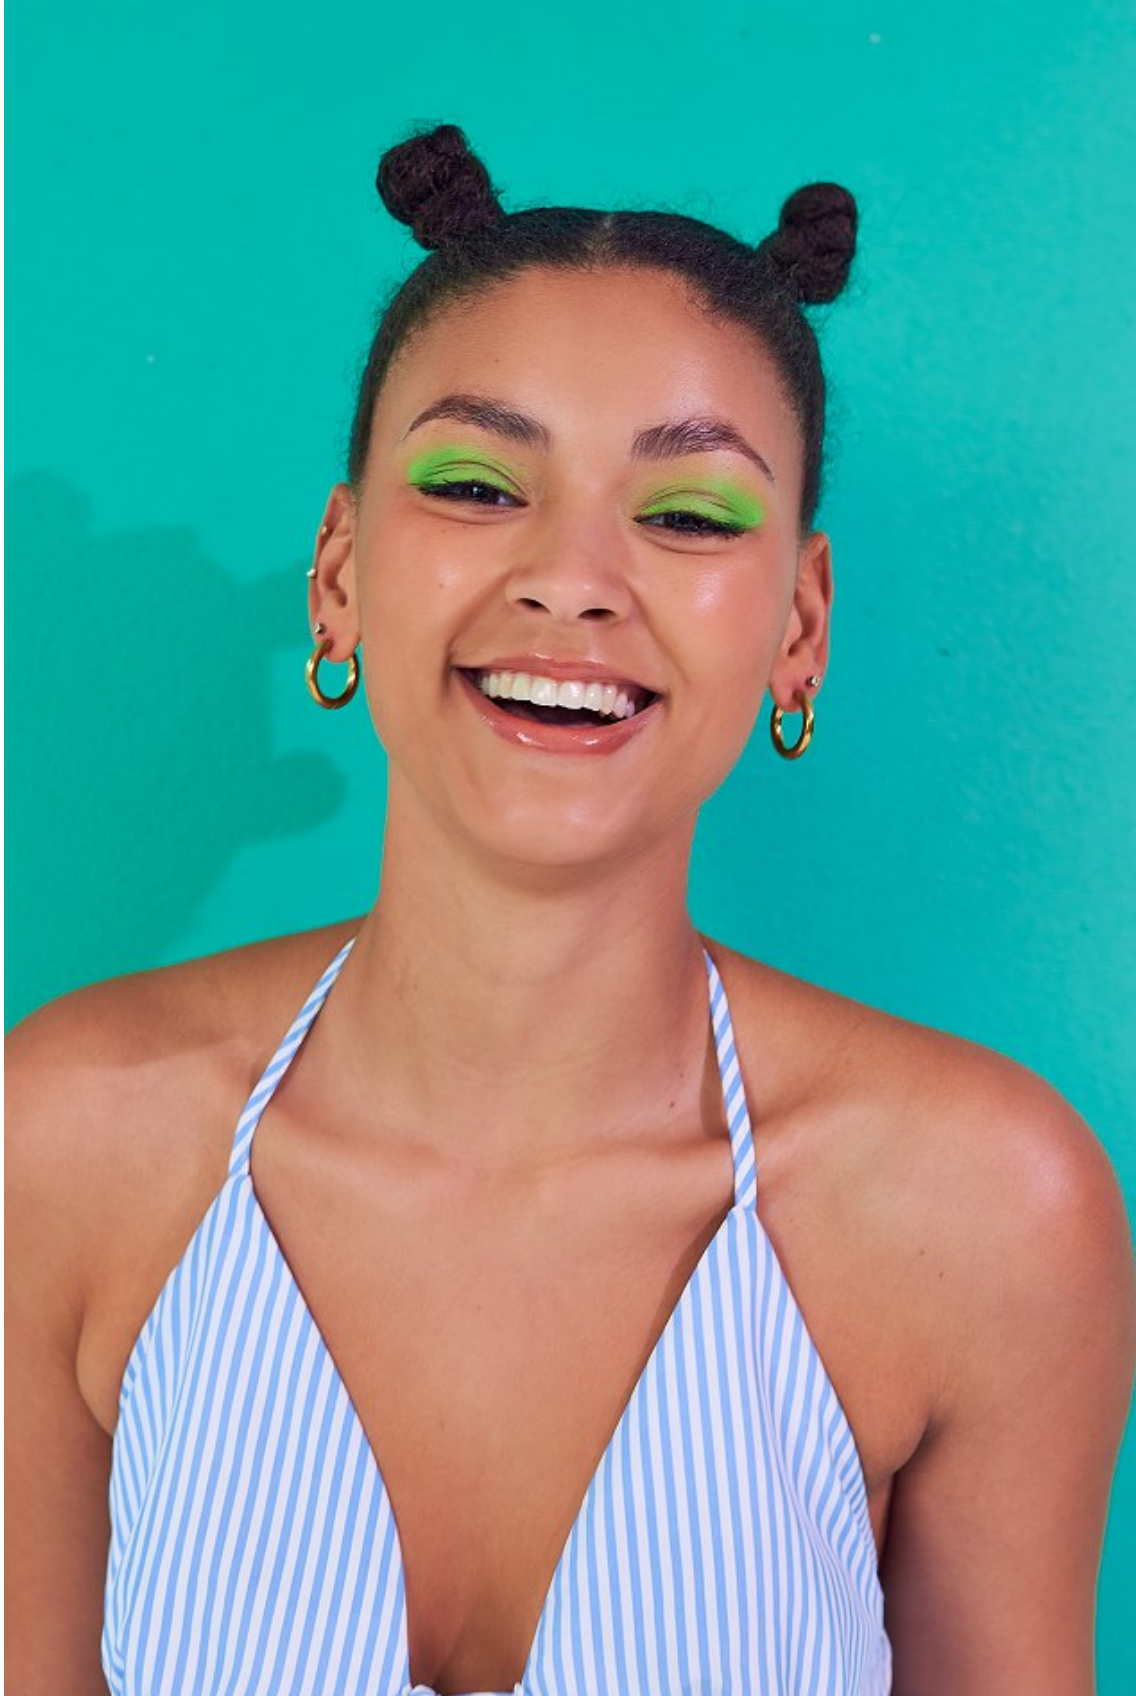

BOSS MODELS

DURBAN

LAILA BRAND

Height: 175cm Bust: 88cm Waist: 69cm Hips: 106cm Shoe: 6 UK Hair: Brown Eyes: Brown

BOSS MODELS

DURBAN

LAILA BRAND

Height: 175cm Bust: 88cm Waist: 69cm Hips: 106cm Shoe: 6 UK Hair: Brown Eyes: Brown