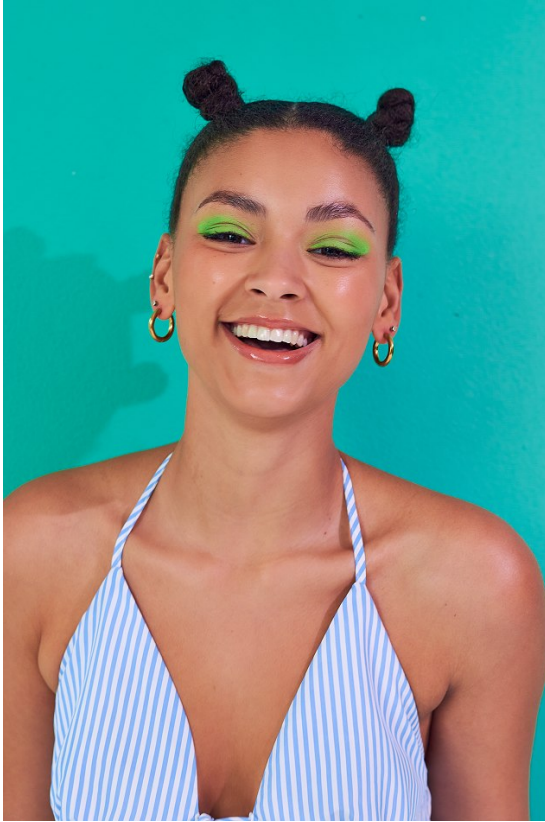

BOSS MODELS

DURBAN

LAILA BRAND

Height: 175cm Bust: 88cm Waist: 69cm Hips: 106cm Shoe: 6 UK Hair: Brown Eyes: Brown

BOSS MODELS

DURBAN

LAILA BRAND

Height: 175cm Bust: 88cm Waist: 69cm Hips: 106cm Shoe: 6 UK Hair: Brown Eyes: Brown