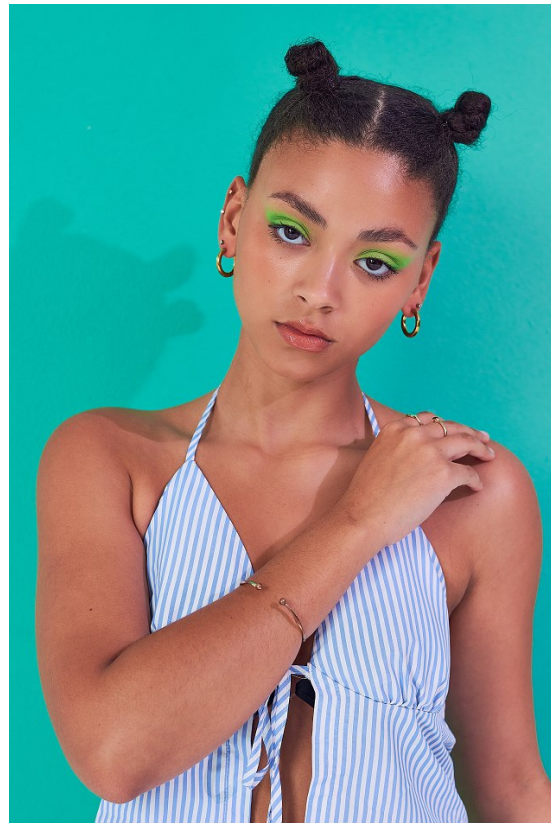

BOSS MODELS

DURBAN

LAILA BRAND

Height: 175cm Bust: 88cm Waist: 69cm Hips: 106cm Shoe: 6 UK Hair: Brown Eyes: Brown

BOSS MODELS

DURBAN

LAILA BRAND

Height: 175cm Bust: 88cm Waist: 69cm Hips: 106cm Shoe: 6 UK Hair: Brown Eyes: Brown