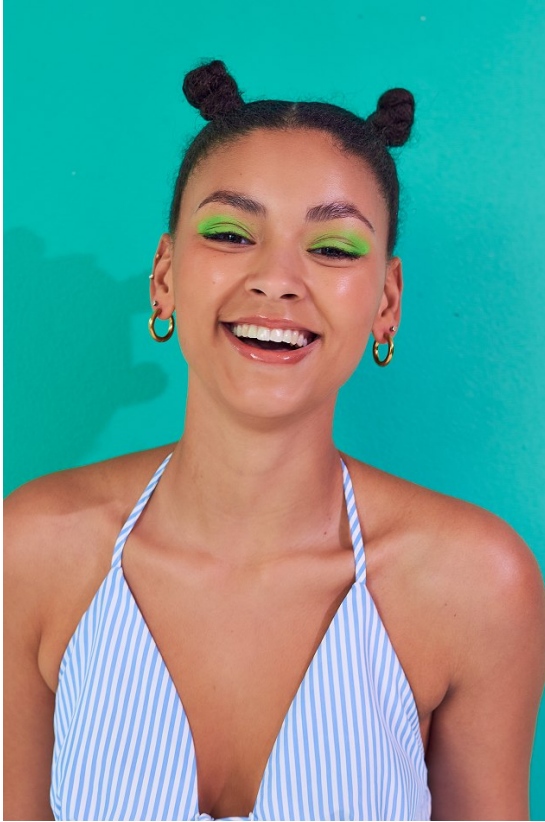

BOSS MODELS

DURBAN

LAILA BRAND

Height: 175cm Bust: 87cm Waist: 64cm Hips: 101cm Shoe: 6 UK Hair: Brown Eyes: Brown

BOSS MODELS

DURBAN

LAILA BRAND

Height: 175cm Bust: 87cm Waist: 64cm Hips: 101cm Shoe: 6 UK Hair: Brown Eyes: Brown