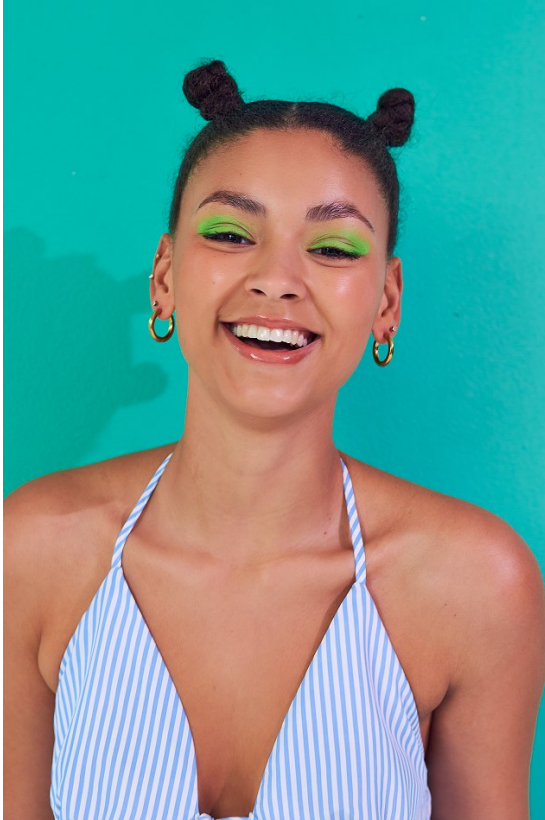

BOSS MODELS

DURBAN

LAILA BRAND

Height: 175cm Bust: 89cm Waist: 69cm Hips: 106cm Shoe: 6 UK Hair: Brown Eyes: Brown