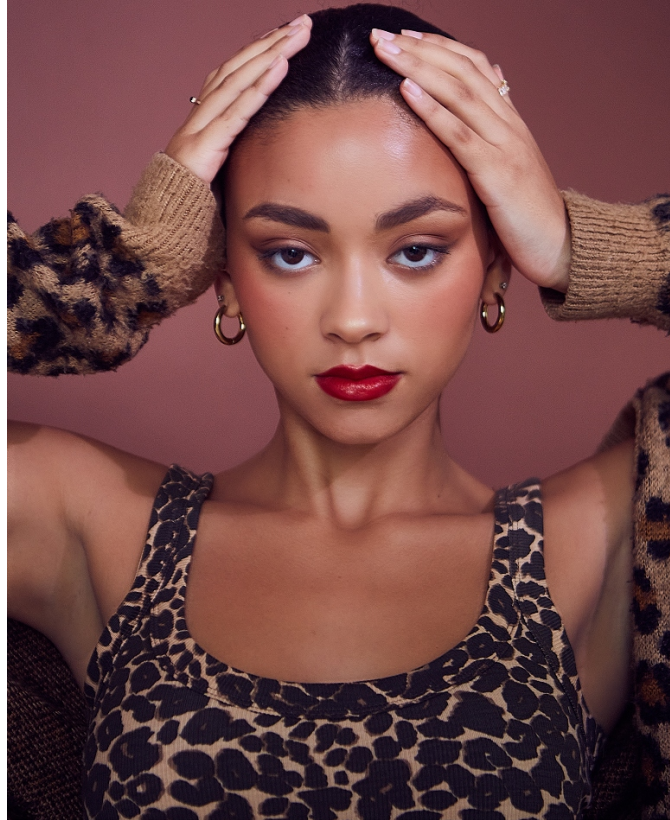

BOSS MODELS

DURBAN

LAILA BRAND

Height: 175cm Bust: 87cm Waist: 64cm Hips: 101cm Shoe: 6 UK Hair: Brown Eyes: Brown

BOSS MODELS

DURBAN

LAILA BRAND

Height: 175cm Bust: 87cm Waist: 64cm Hips: 101cm Shoe: 6 UK Hair: Brown Eyes: Brown