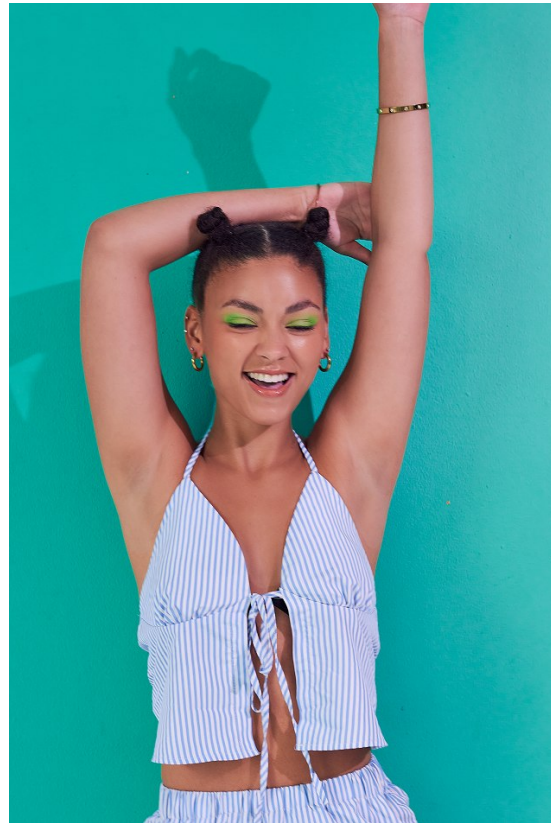

BOSS MODELS

DURBAN

LAILA BRAND

Height: 175cm Bust: 87cm Waist: 64cm Hips: 101cm Shoe: 6 UK Hair: Brown Eyes: Brown

BOSS MODELS

DURBAN

LAILA BRAND

Height: 175cm Bust: 87cm Waist: 64cm Hips: 101cm Shoe: 6 UK Hair: Brown Eyes: Brown