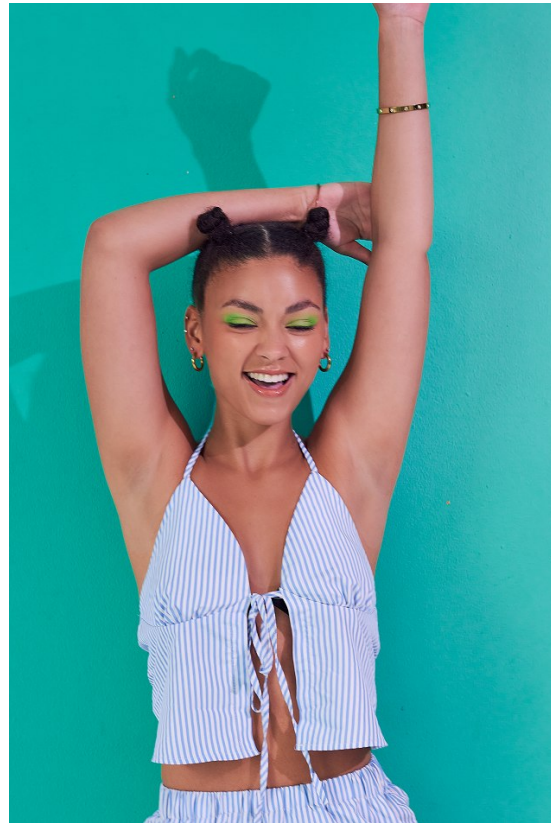

BOSS MODELS

DURBAN

LAILA BRAND

Height: 175cm Bust: 88cm Waist: 69cm Hips: 106cm Shoe: 6 UK Hair: Brown Eyes: Brown

BOSS MODELS

DURBAN

LAILA BRAND

Height: 175cm Bust: 88cm Waist: 69cm Hips: 106cm Shoe: 6 UK Hair: Brown Eyes: Brown