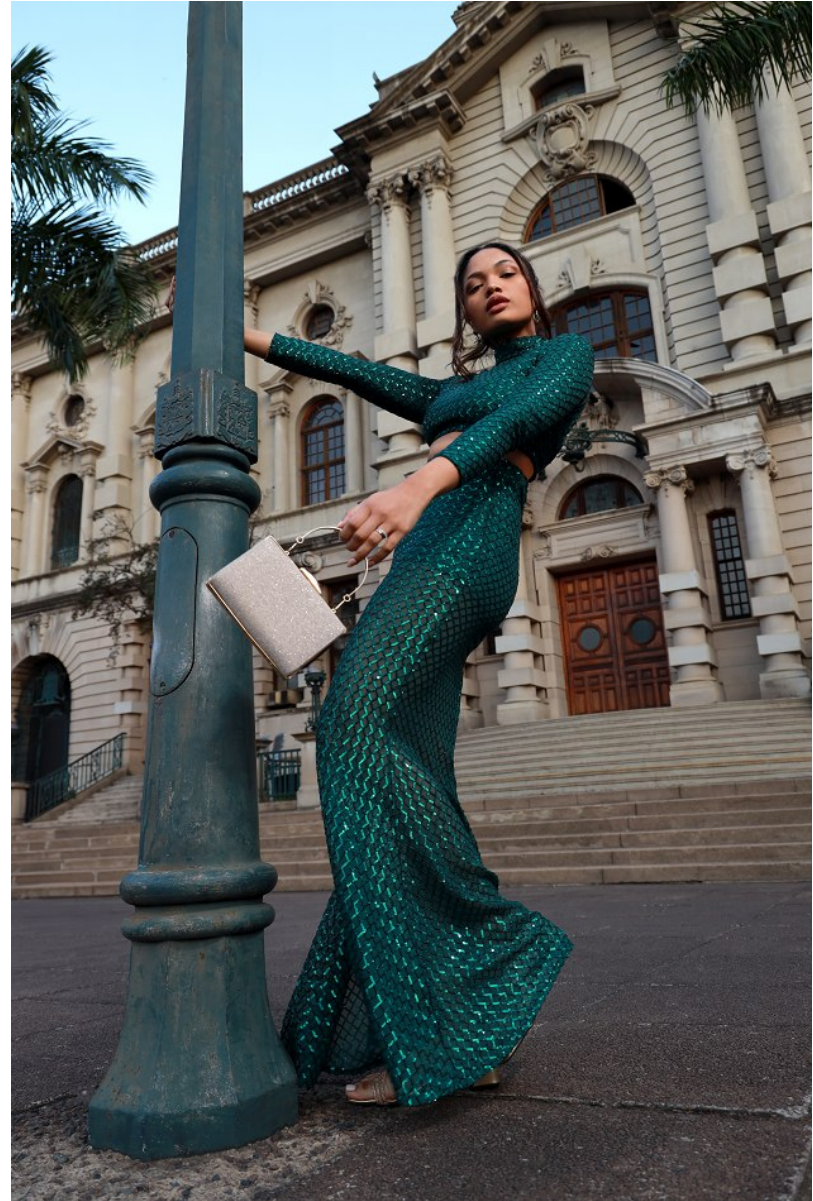

BOSS MODELS

DURBAN

BETH THOMAS

Height: 165cm Bust: 93cm Waist: 75cm Hips: 100cm Shoe: 6 UK Hair: Brown Eyes: Dark Brown