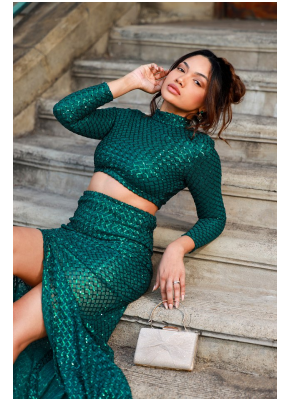

BOSS MODELS

DURBAN

BETH THOMAS

Height: 165cm Bust: 93cm Waist: 75cm Hips: 100cm Shoe: 6 UK Hair: Brown Eyes: Dark Brown

BOSS MODELS

DURBAN

BETH THOMAS

Height: 165cm Bust: 93cm Waist: 75cm Hips: 100cm Shoe: 6 UK Hair: Brown Eyes: Dark Brown