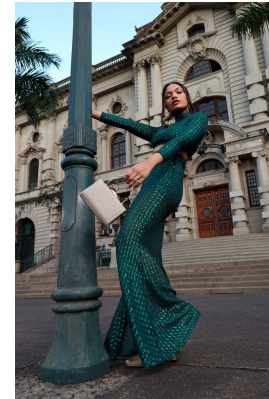

BOSS MODELS

DURBAN

BETH THOMAS

Height: 165cm Bust: 93cm Waist: 75cm Hips: 100cm Shoe: 6 UK Hair: Brown Eyes: Dark Brown

BOSS MODELS

DURBAN

BETH THOMAS

Height: 165cm Bust: 93cm Waist: 75cm Hips: 100cm Shoe: 6 UK Hair: Brown Eyes: Dark Brown