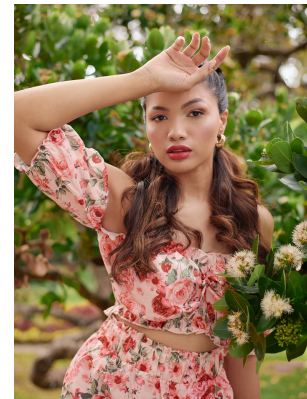

BOSS MODELS

DURBAN

BETH THOMAS

Height: 165cm Bust: 93cm Waist: 75cm Hips: 100cm Shoe: 6 UK Hair: Brown Eyes: Dark Brown

BOSS MODELS

DURBAN

BETH THOMAS

Height: 165cm Bust: 93cm Waist: 75cm Hips: 100cm Shoe: 6 UK Hair: Brown Eyes: Dark Brown