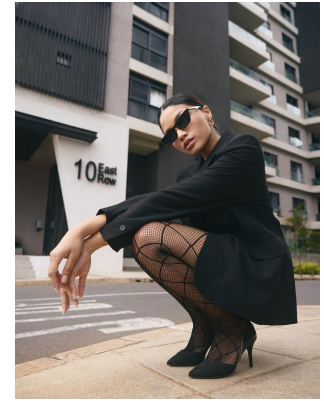

BOSS MODELS

DURBAN

BETH THOMAS

Height: 165cm Bust: 93cm Waist: 75cm Hips: 100cm Shoe: 6 UK Hair: Brown Eyes: Dark Brown

BOSS MODELS

DURBAN

BETH THOMAS

Height: 165cm Bust: 93cm Waist: 75cm Hips: 100cm Shoe: 6 UK Hair: Brown Eyes: Dark Brown