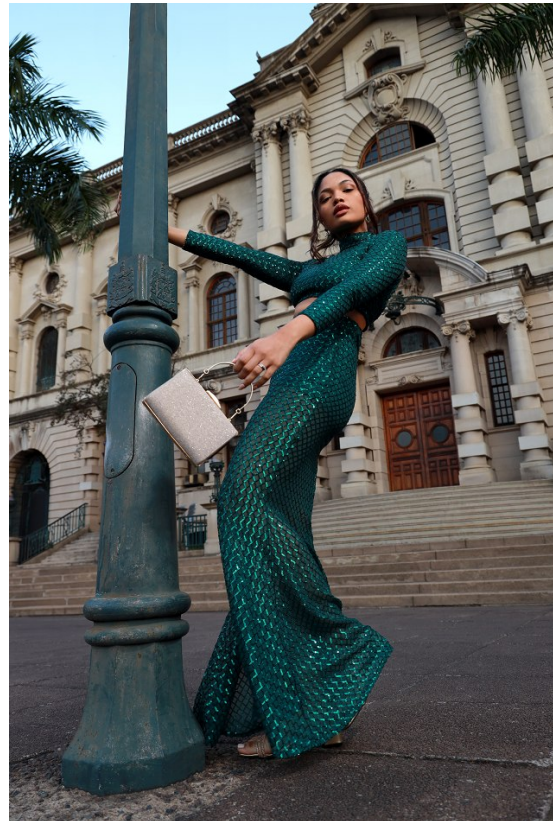

BOSS MODELS

DURBAN

BETH THOMAS

Height: 165cm Bust: 93cm Waist: 75cm Hips: 100cm Shoe: 6 UK Hair: Brown Eyes: Dark Brown