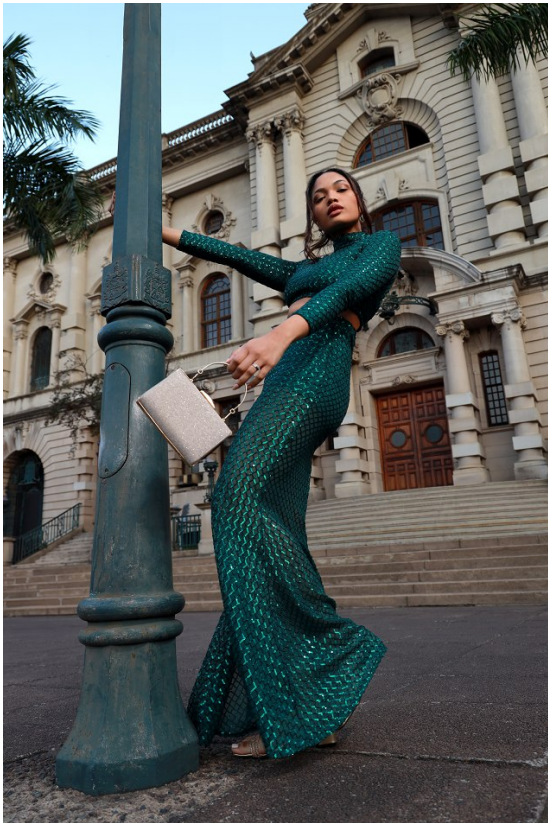

BOSS MODELS

DURBAN

BETH THOMAS

Height: 165cm Bust: 93cm Waist: 75cm Hips: 100cm Shoe: 6 UK Hair: Brown Eyes: Dark Brown