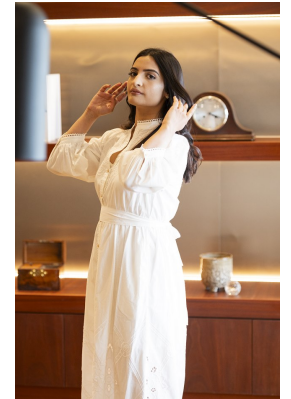

# BOSS MODELS

DURBAN

FATIMA ZAHRA DADA

Height: 166cm Bust: 89cm Waist: 74cm Hips: 89cm Shoe: 5 UK Hair: Dark Brown Eyes: Dark Brown

## FATIMA ZAHRA DADA

Height: 166cm Bust: 89cm Waist: 74cm Hips: 89cm Shoe: 5 UK Hair: Dark Brown Eyes: Dark Brown