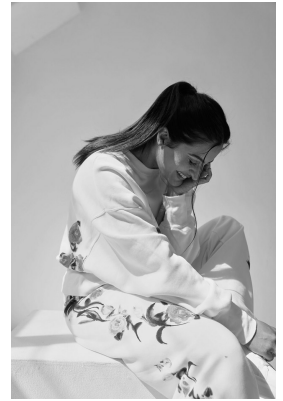

# BOSS MODELS

DURBAN

FATIMA ZAHRA DADA

Height: 166cm Bust: 89cm Waist: 74cm Hips: 89cm Shoe: 5 UK Hair: Dark Brown Eyes: Dark Brown

## FATIMA ZAHRA DADA

Height: 166cm Bust: 89cm Waist: 74cm Hips: 89cm Shoe: 5 UK Hair: Dark Brown Eyes: Dark Brown