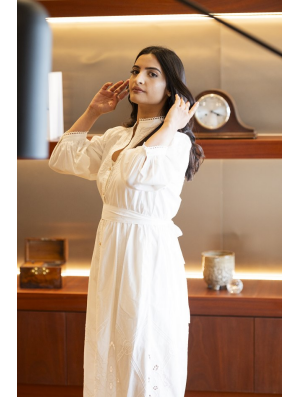

BOSS MODELS

DURBAN

FATIMA ZAHRA DADA

Height: 166cm Bust: 89cm Waist: 74cm Hips: 89cm Shoe: 5 UK Hair: Dark Brown Eyes: Dark Brown

BOSS MODELS

DURBAN

FATIMA ZAHRA DADA

Height: 166cm Bust: 89cm Waist: 74cm Hips: 89cm Shoe: 5 UK Hair: Dark Brown Eyes: Dark Brown