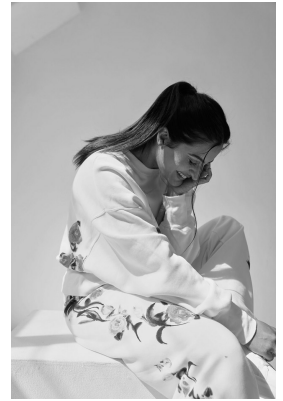

BOSS MODELS

DURBAN

FATIMA ZAHRA DADA

Height: 166cm Bust: 89cm Waist: 74cm Hips: 89cm Shoe: 5 UK Hair: Dark Brown Eyes: Dark Brown

BOSS MODELS

DURBAN

FATIMA ZAHRA DADA

Height: 166cm Bust: 89cm Waist: 74cm Hips: 89cm Shoe: 5 UK Hair: Dark Brown Eyes: Dark Brown