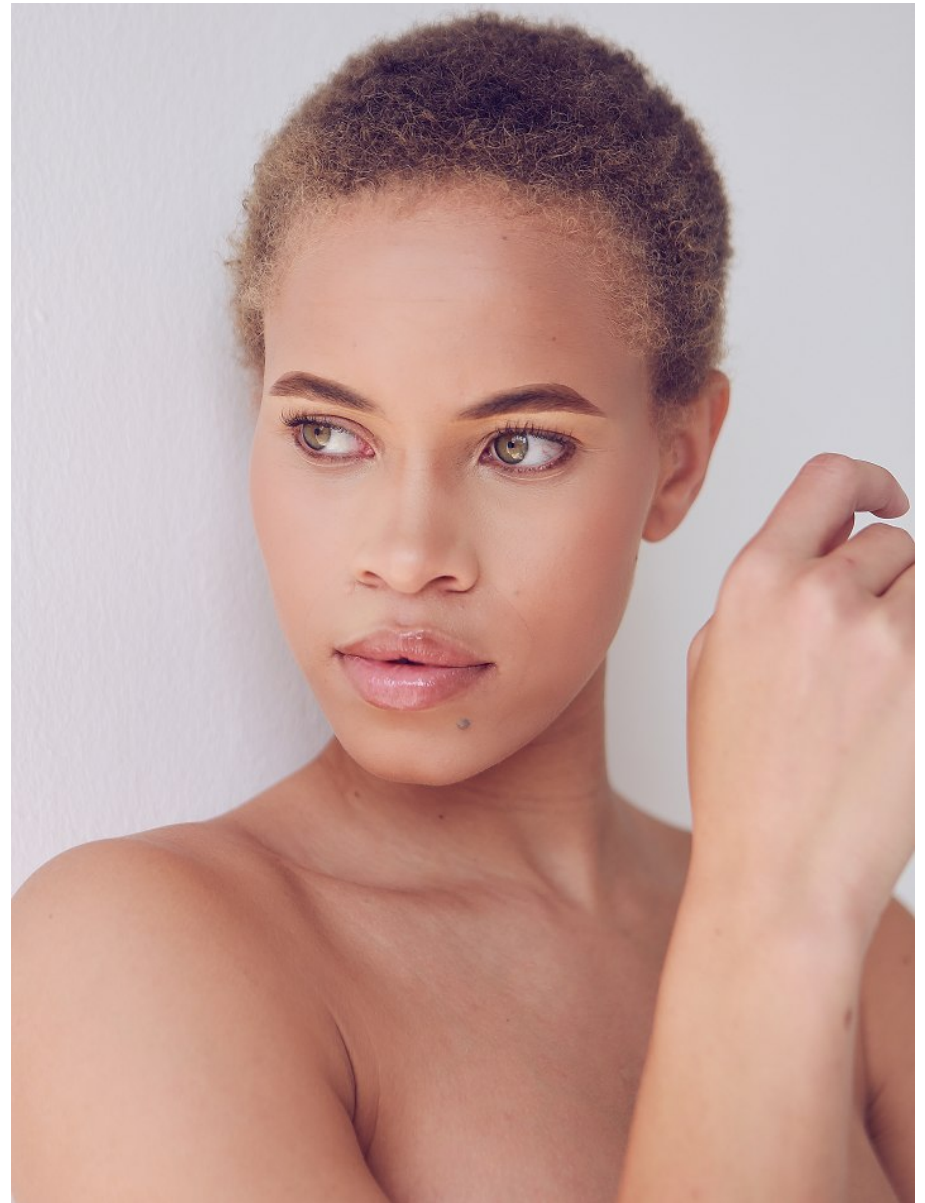

BOSS MODELS

DURBAN

MINENHLE NGCOBO

Height: 165cm Bust: 89cm Hips: 92cm Shoe: 6 UK Hair: Blonde Eyes: Green/Brown

BOSS MODELS

DURBAN

MINENHLE NGCOBO

Height: 165cm Bust: 89cm Hips: 92cm Shoe: 6 UK Hair: Blonde Eyes: Green/Brown