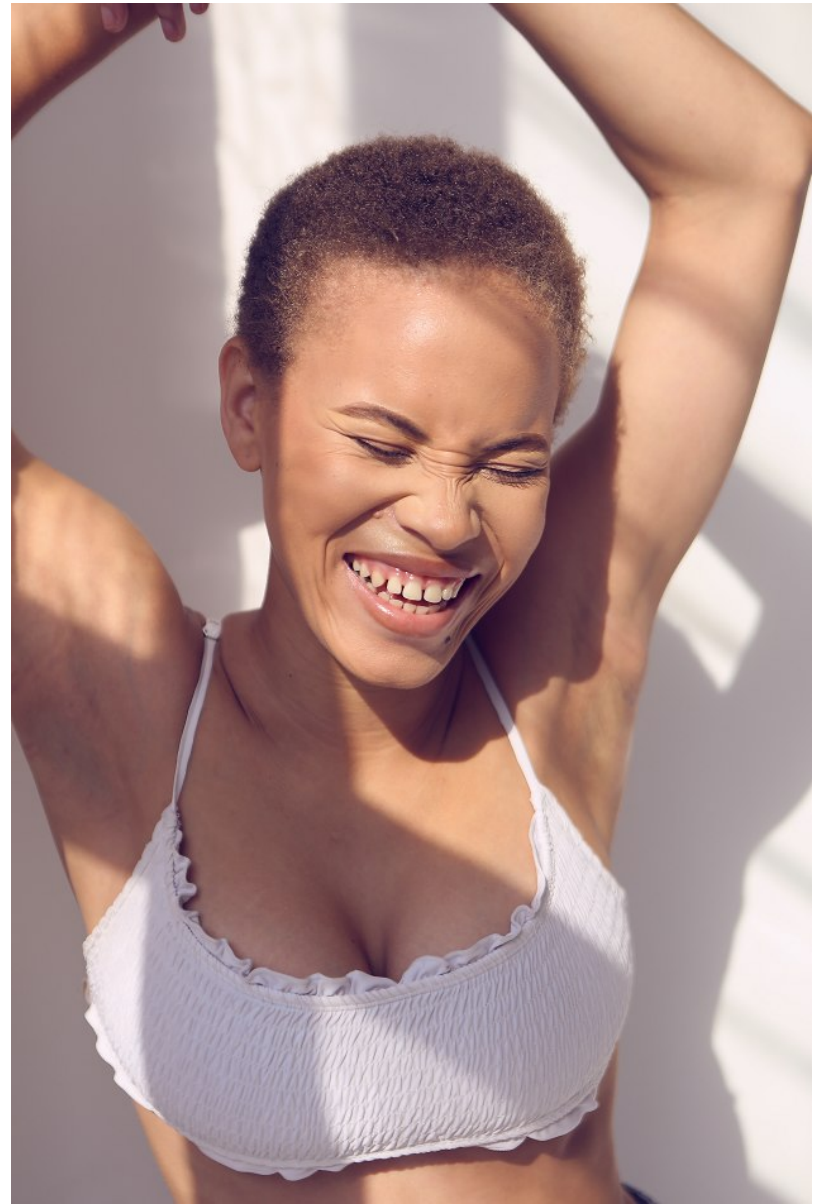

BOSS MODELS

DURBAN

MINENHLE NGCOBO

Height: 165cm Bust: 89cm Hips: 92cm Shoe: 6 UK Hair: Blonde Eyes: Green/Brown

BOSS MODELS

DURBAN

MINENHLE NGCOBO

Height: 165cm Bust: 89cm Hips: 92cm Shoe: 6 UK Hair: Blonde Eyes: Green/Brown