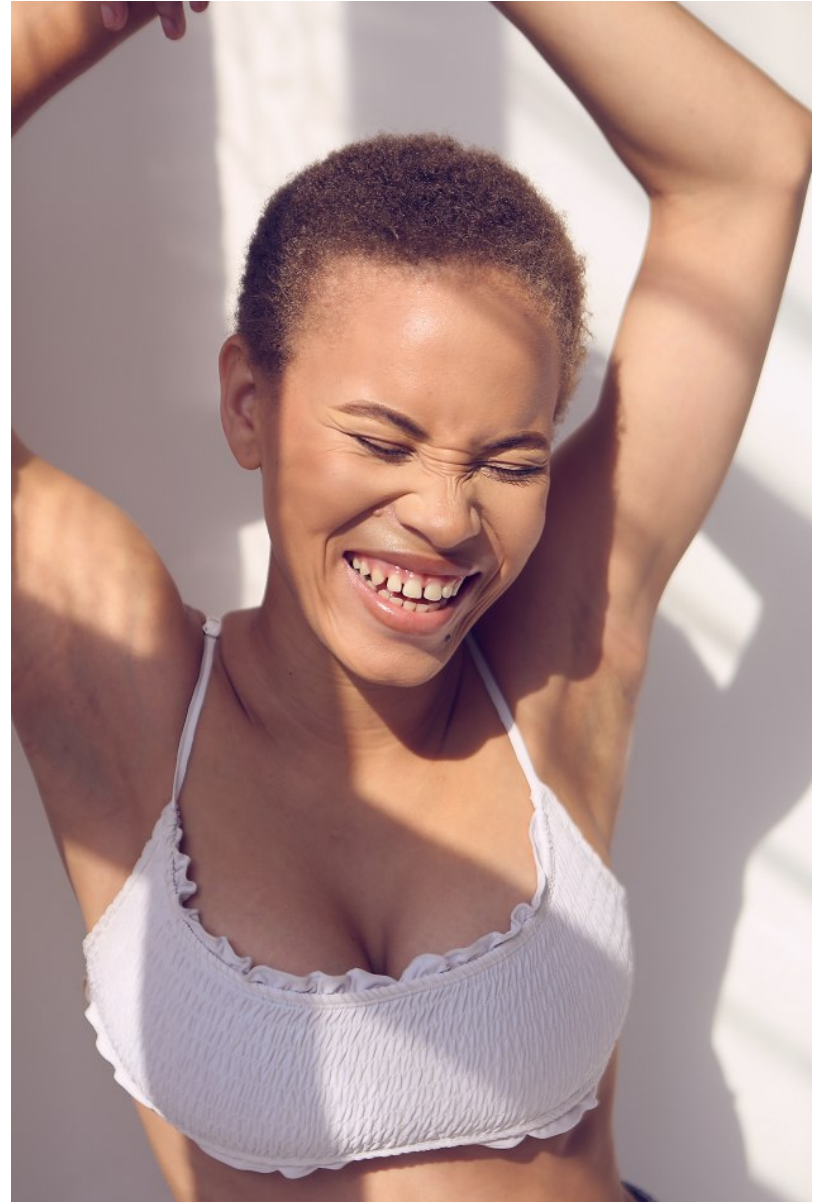

BOSS MODELS

DURBAN

MINENHLE NGCOBO

Height: 165cm Bust: 89cm Hips: 92cm Shoe: 6 UK Hair: Blonde Eyes: Green/Brown

BOSS MODELS

DURBAN

MINENHLE NGCOBO

Height: 165cm Bust: 89cm Hips: 92cm Shoe: 6 UK Hair: Blonde Eyes: Green/Brown