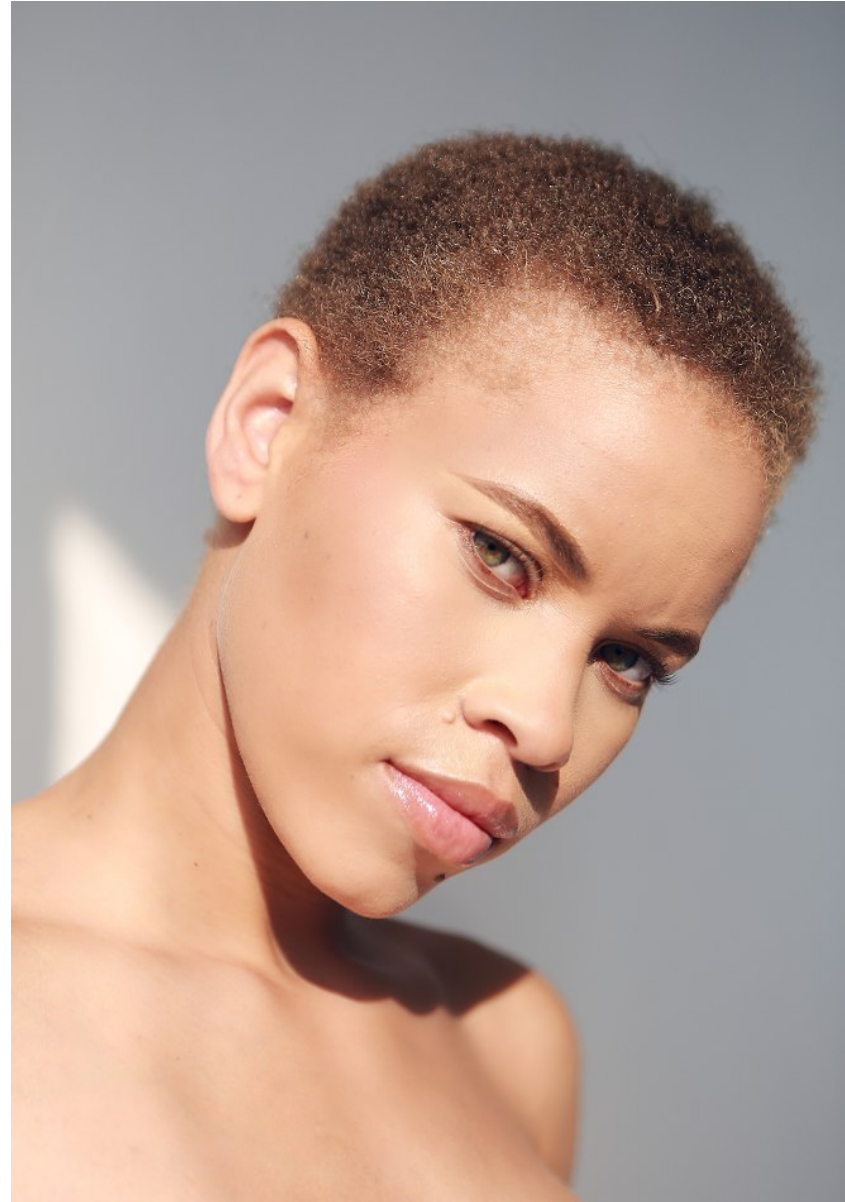

BOSS MODELS

DURBAN

MINENHLE NGCOBO

Height: 165cm Bust: 89cm Hips: 92cm Shoe: 6 UK Hair: Blonde Eyes: Green/Brown

BOSS MODELS

DURBAN

MINENHLE NGCOBO

Height: 165cm Bust: 89cm Hips: 92cm Shoe: 6 UK Hair: Blonde Eyes: Green/Brown