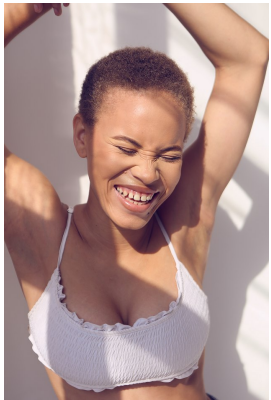

# BOSS MODELS

DURBAN

MINENHLE NGCOBO

Height: 165cm Bust: 89cm Hips: 92cm Shoe: 6 UK Hair: Blonde Eyes: Green/Brown