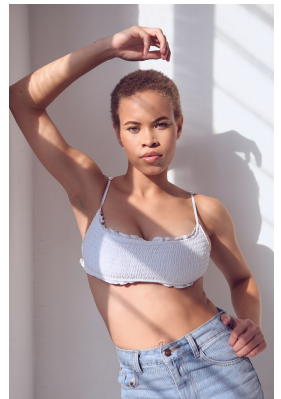

BOSS MODELS

DURBAN

MINENHLE NGCOBO

Height: 165cm Bust: 89cm Hips: 92cm Shoe: 6 UK Hair: Blonde Eyes: Green/Brown

BOSS MODELS

DURBAN

MINENHLE NGCOBO

Height: 165cm Bust: 89cm Hips: 92cm Shoe: 6 UK Hair: Blonde Eyes: Green/Brown