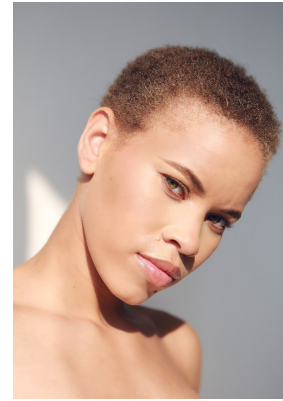

# BOSS MODELS

DURBAN

MINENHLE NGCOBO

Height: 165cm Bust: 89cm Hips: 92cm Shoe: 6 UK Hair: Blonde Eyes: Green/Brown

# BOSS MODELS

DURBAN

## MINENHLE NGCOBO

Height: 165cm Bust: 89cm Hips: 92cm Shoe: 6 UK Hair: Blonde Eyes: Green/Brown