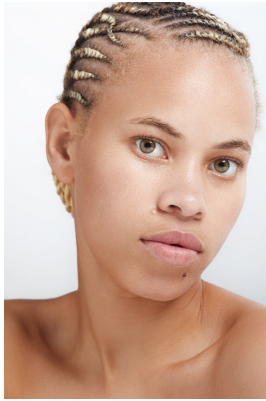

BOSS MODELS

DURBAN

MINENHLE NGCOBO

Height: 165cm Bust: 89cm Hips: 92cm Shoe: 6 UK Hair: Blonde Eyes: Green/Brown

BOSS MODELS

DURBAN

MINENHLE NGCOBO

Height: 165cm Bust: 89cm Hips: 92cm Shoe: 6 UK Hair: Blonde Eyes: Green/Brown