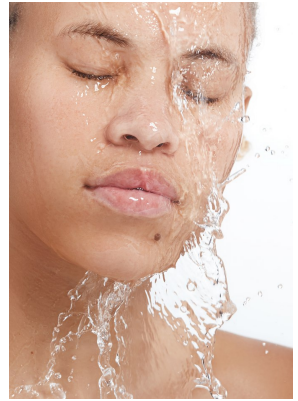

# BOSS MODELS

DURBAN

MINENHLE NGCOBO

Height: 165cm Bust: 89cm Hips: 92cm Shoe: 6 UK Hair: Blonde Eyes: Green/Brown