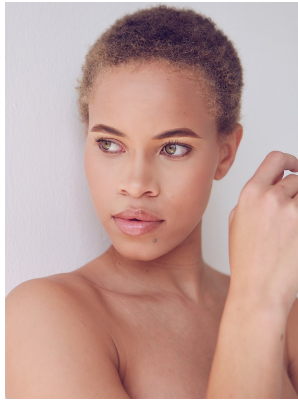

# BOSS MODELS

DURBAN

MINENHLE NGCOBO

Height: 165cm Bust: 89cm Hips: 92cm Shoe: 6 UK Hair: Blonde Eyes: Green/Brown

# BOSS MODELS

DURBAN

## MINENHLE NGCOBO

Height: 165cm Bust: 89cm Hips: 92cm Shoe: 6 UK Hair: Blonde Eyes: Green/Brown