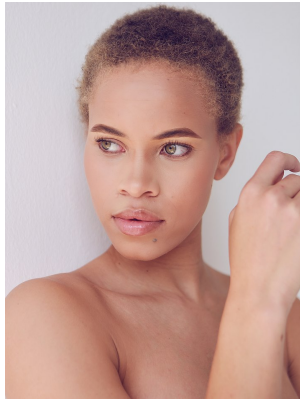

BOSS MODELS

DURBAN

MINENHLE NGCOBO

Height: 165cm Bust: 89cm Hips: 92cm Shoe: 6 UK Hair: Blonde Eyes: Green/Brown

BOSS MODELS

DURBAN

MINENHLE NGCOBO

Height: 165cm Bust: 89cm Hips: 92cm Shoe: 6 UK Hair: Blonde Eyes: Green/Brown