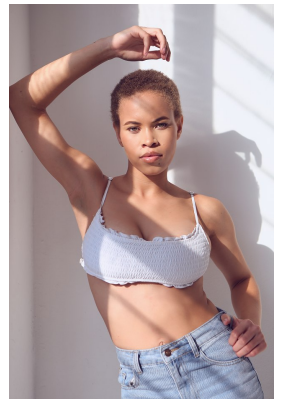

# BOSS MODELS

DURBAN

MINENHLE NGCOBO

Height: 165cm Bust: 89cm Hips: 92cm Shoe: 6 UK Hair: Blonde Eyes: Green/Brown

# BOSS MODELS

DURBAN

## MINENHLE NGCOBO

Height: 165cm Bust: 89cm Hips: 92cm Shoe: 6 UK Hair: Blonde Eyes: Green/Brown