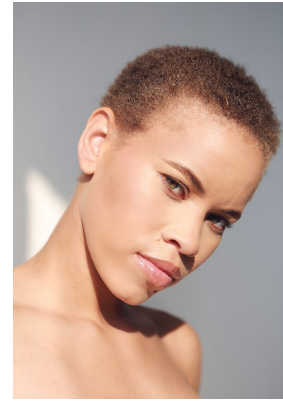

BOSS MODELS

DURBAN

MINENHLE NGCOBO

Height: 165cm Bust: 89cm Hips: 92cm Shoe: 6 UK Hair: Blonde Eyes: Green/Brown

BOSS MODELS

DURBAN

MINENHLE NGCOBO

Height: 165cm Bust: 89cm Hips: 92cm Shoe: 6 UK Hair: Blonde Eyes: Green/Brown