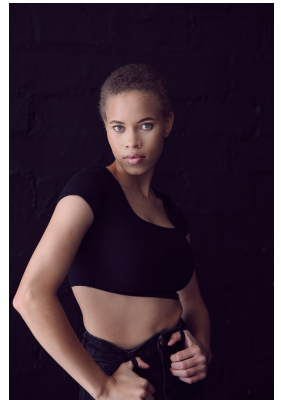

# BOSS MODELS

DURBAN

MINENHLE NGCOBO

Height: 165cm Bust: 89cm Hips: 92cm Shoe: 6 UK Hair: Blonde Eyes: Green/Brown

# BOSS MODELS

DURBAN

## MINENHLE NGCOBO

Height: 165cm Bust: 89cm Hips: 92cm Shoe: 6 UK Hair: Blonde Eyes: Green/Brown