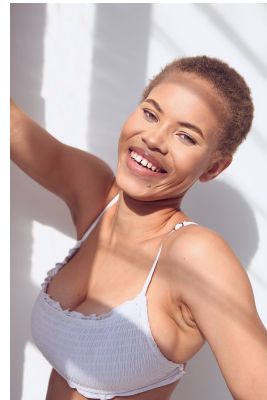

# BOSS MODELS

DURBAN

MINENHLE NGCOBO

Height: 165cm Bust: 89cm Hips: 92cm Shoe: 6 UK Hair: Blonde Eyes: Green/Brown

# BOSS MODELS

DURBAN

## MINENHLE NGCOBO

Height: 165cm Bust: 89cm Hips: 92cm Shoe: 6 UK Hair: Blonde Eyes: Green/Brown