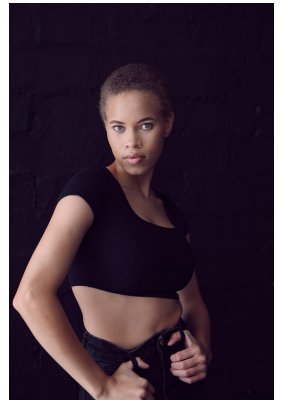

BOSS MODELS

DURBAN

MINENHLE NGCOBO

Height: 165cm Bust: 89cm Hips: 92cm Shoe: 6 UK Hair: Blonde Eyes: Green/Brown

BOSS MODELS

DURBAN

MINENHLE NGCOBO

Height: 165cm Bust: 89cm Hips: 92cm Shoe: 6 UK Hair: Blonde Eyes: Green/Brown