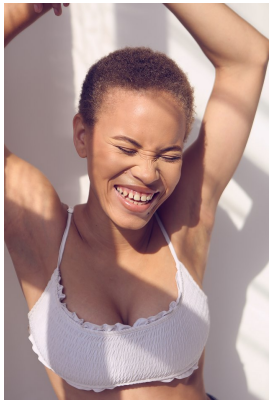

BOSS MODELS

DURBAN

MINENHLE NGCOBO

Height: 165cm Bust: 89cm Hips: 92cm Shoe: 6 UK Hair: Blonde Eyes: Green/Brown

BOSS MODELS

DURBAN

MINENHLE NGCOBO

Height: 165cm Bust: 89cm Hips: 92cm Shoe: 6 UK Hair: Blonde Eyes: Green/Brown