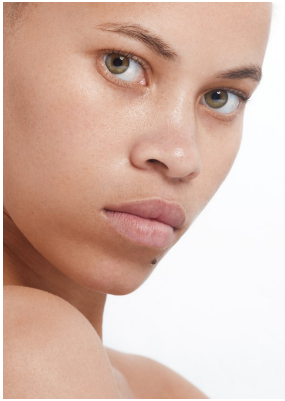

# BOSS MODELS

DURBAN

MINENHLE NGCOBO

Height: 165cm Bust: 89cm Hips: 92cm Shoe: 6 UK Hair: Blonde Eyes: Green/Brown

# BOSS MODELS

DURBAN