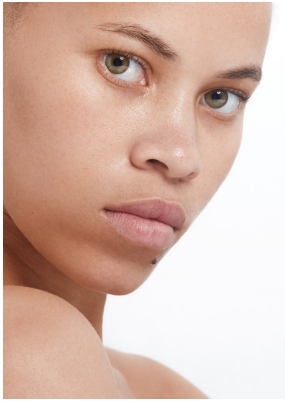

BOSS MODELS

DURBAN

MINENHLE NGCOBO

Height: 165cm Bust: 89cm Hips: 92cm Shoe: 6 UK Hair: Blonde Eyes: Green/Brown

BOSS MODELS

DURBAN

MINENHLE NGCOBO

Height: 165cm Bust: 89cm Hips: 92cm Shoe: 6 UK Hair: Blonde Eyes: Green/Brown