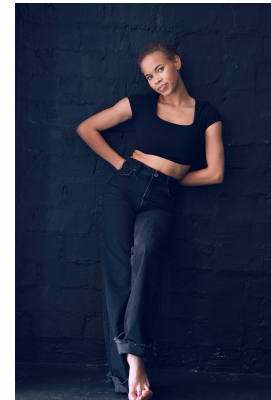

# BOSS MODELS

DURBAN

MINENHLE NGCOBO

Height: 165cm Bust: 89cm Hips: 92cm Shoe: 6 UK Hair: Blonde Eyes: Green/Brown

# BOSS MODELS

DURBAN