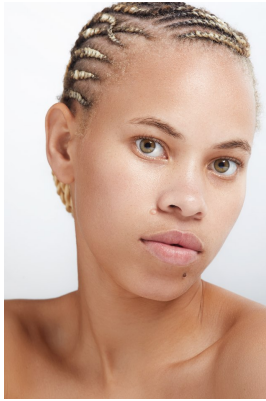

# BOSS MODELS

DURBAN

MINENHLE NGCOBO

Height: 165cm Bust: 89cm Hips: 92cm Shoe: 6 UK Hair: Blonde Eyes: Green/Brown

# BOSS MODELS

DURBAN

## MINENHLE NGCOBO

Height: 165cm Bust: 89cm Hips: 92cm Shoe: 6 UK Hair: Blonde Eyes: Green/Brown