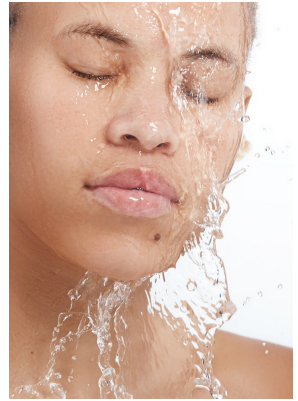

BOSS MODELS

DURBAN

MINENHLE NGCOBO

Height: 165cm Bust: 89cm Hips: 92cm Shoe: 6 UK Hair: Blonde Eyes: Green/Brown

BOSS MODELS

DURBAN

MINENHLE NGCOBO

Height: 165cm Bust: 89cm Hips: 92cm Shoe: 6 UK Hair: Blonde Eyes: Green/Brown