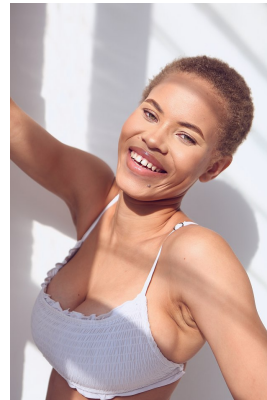

BOSS MODELS

DURBAN

MINENHLE NGCOBO

Height: 165cm Bust: 89cm Hips: 92cm Shoe: 6 UK Hair: Blonde Eyes: Green/Brown

BOSS MODELS

DURBAN

MINENHLE NGCOBO

Height: 165cm Bust: 89cm Hips: 92cm Shoe: 6 UK Hair: Blonde Eyes: Green/Brown