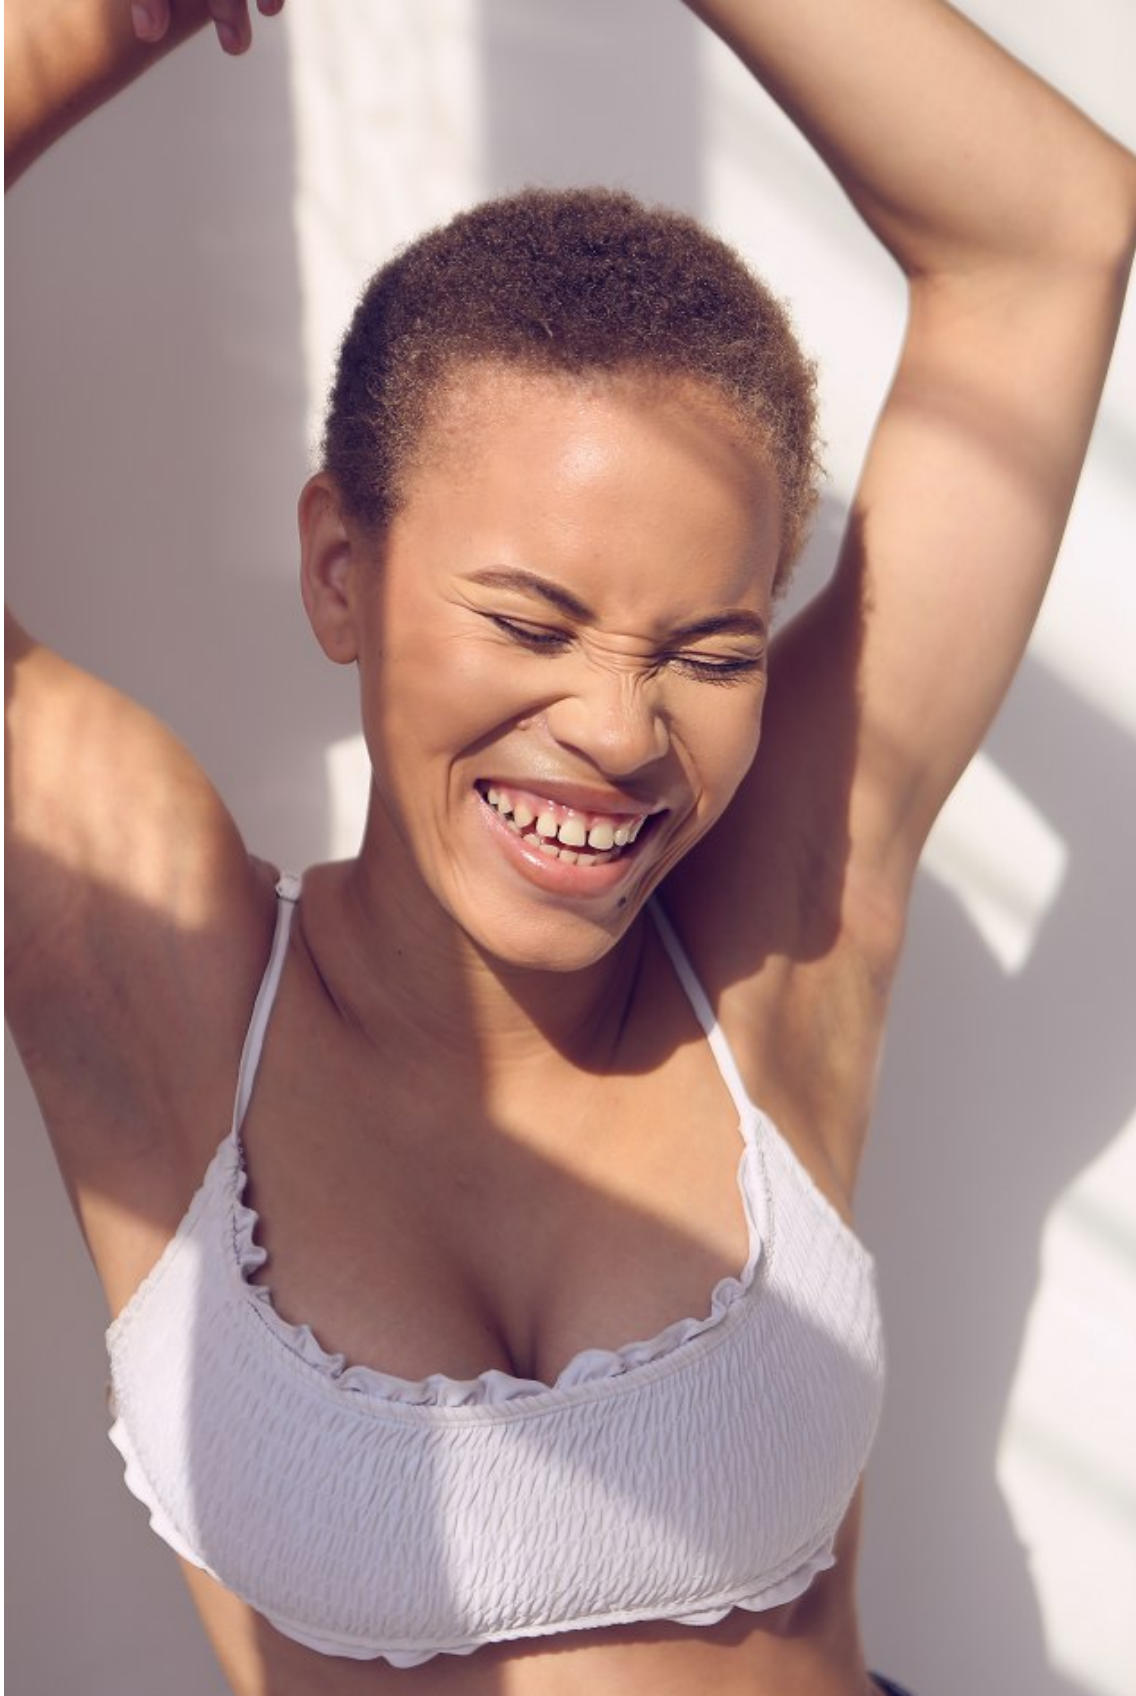

MINENHLE NGCOBO

BOSS MODELS

DURBAN

MINENHLE NGCOBO

Height: 165cm Bust: 89cm Hips: 92cm Shoe: 6 UK Hair: Blonde Eyes: Green/Brown