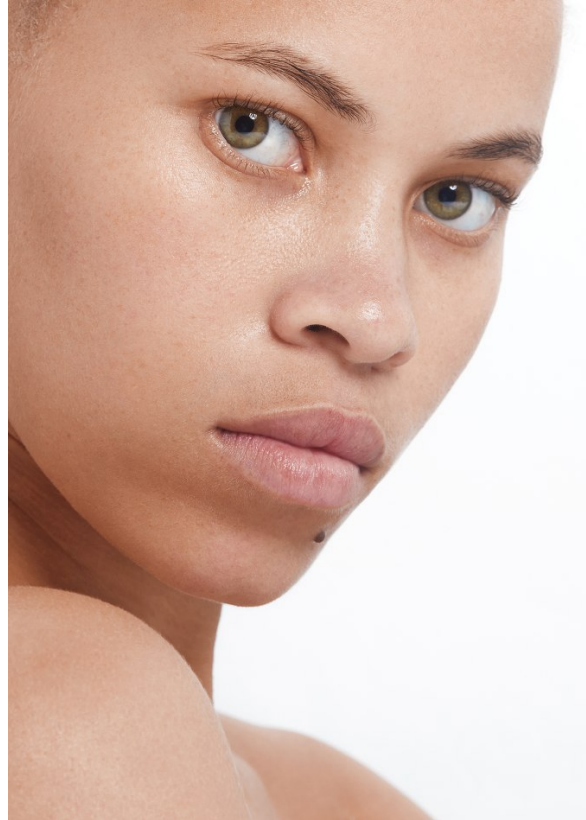

BOSS MODELS

DURBAN

MINENHLE NGCOBO

Height: 165cm Bust: 89cm Hips: 92cm Shoe: 6 UK Hair: Blonde Eyes: Green/Brown

BOSS MODELS

DURBAN

MINENHLE NGCOBO

Height: 165cm Bust: 89cm Hips: 92cm Shoe: 6 UK Hair: Blonde Eyes: Green/Brown