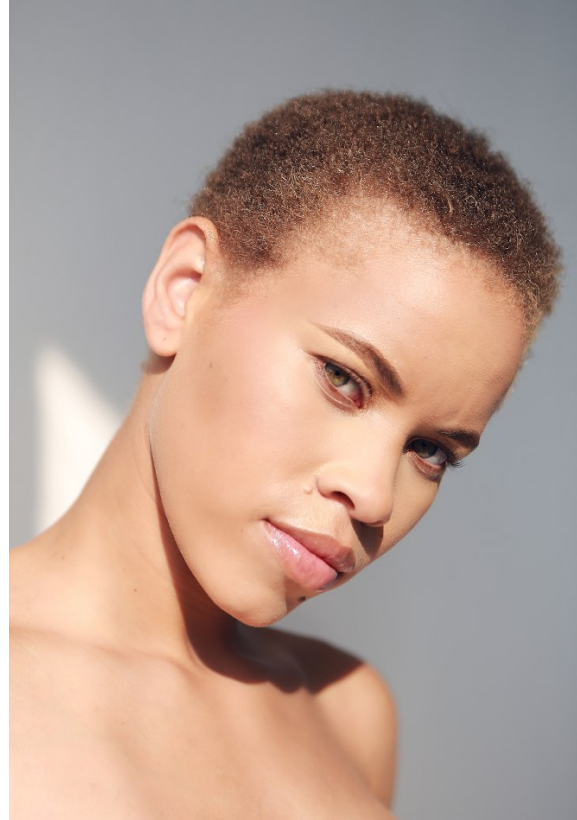

BOSS MODELS

DURBAN

MINENHLE NGCOBO

Height: 165cm Bust: 89cm Hips: 92cm Shoe: 6 UK Hair: Blonde Eyes: Green/Brown

BOSS MODELS

DURBAN

MINENHLE NGCOBO

Height: 165cm Bust: 89cm Hips: 92cm Shoe: 6 UK Hair: Blonde Eyes: Green/Brown