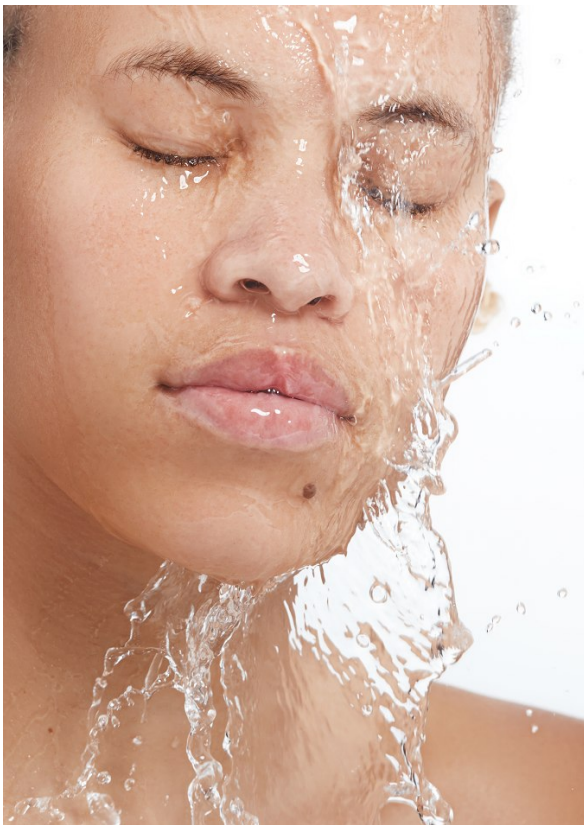

BOSS MODELS

DURBAN

MINENHLE NGCOBO

Height: 165cm Bust: 89cm Hips: 92cm Shoe: 6 UK Hair: Blonde Eyes: Green/Brown

BOSS MODELS

DURBAN

MINENHLE NGCOBO

Height: 165cm Bust: 89cm Hips: 92cm Shoe: 6 UK Hair: Blonde Eyes: Green/Brown