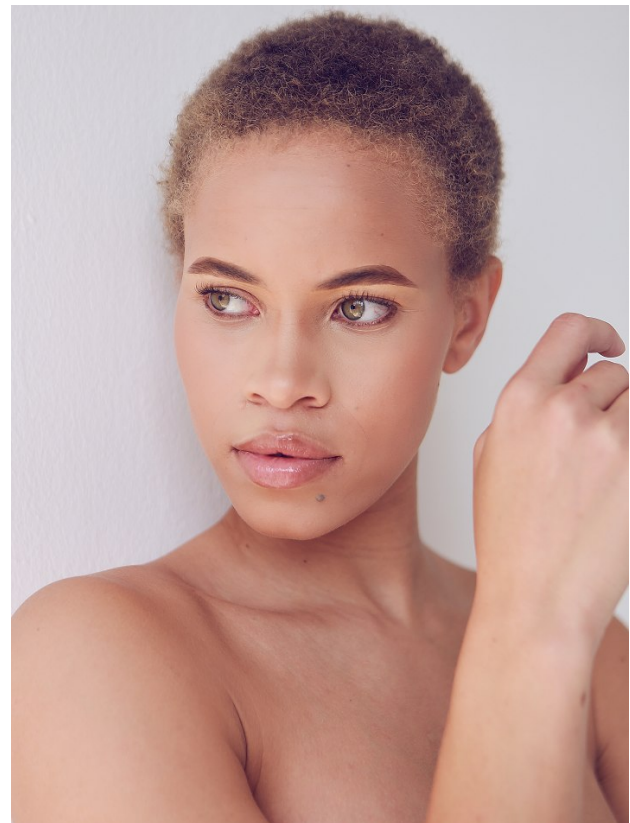

BOSS MODELS

DURBAN

MINENHLE NGCOBO

Height: 165cm Bust: 89cm Hips: 92cm Shoe: 6 UK Hair: Blonde Eyes: Green/Brown

BOSS MODELS

DURBAN

MINENHLE NGCOBO

Height: 165cm Bust: 89cm Hips: 92cm Shoe: 6 UK Hair: Blonde Eyes: Green/Brown