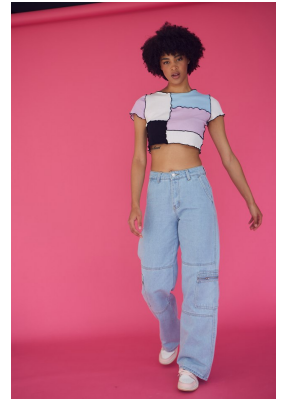

BOSS MODELS

DURBAN

TAZLEY GREWE

Height: 175cm Bust: 85cm Waist: 65cm Hips: 91cm Shoe: 5.5 UK Hair: Black Eyes: Brown