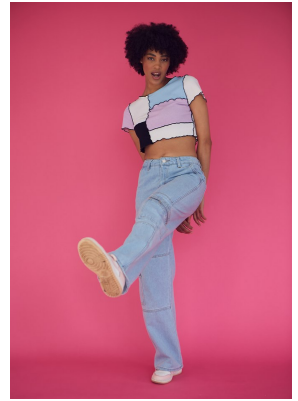

BOSS MODELS

DURBAN

TAZLEY GREWE

Height: 175cm Bust: 85cm Waist: 65cm Hips: 91cm Shoe: 5.5 UK Hair: Black Eyes: Brown