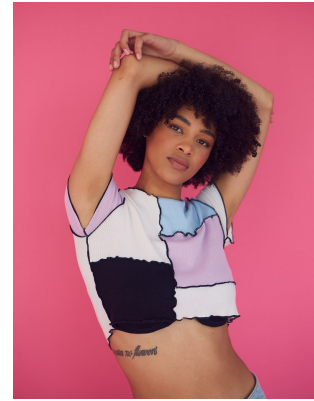

BOSS MODELS

DURBAN

TAZLEY GREWE

Height: 175cm Bust: 85cm Waist: 65cm Hips: 91cm Shoe: 5.5 UK Hair: Black Eyes: Brown