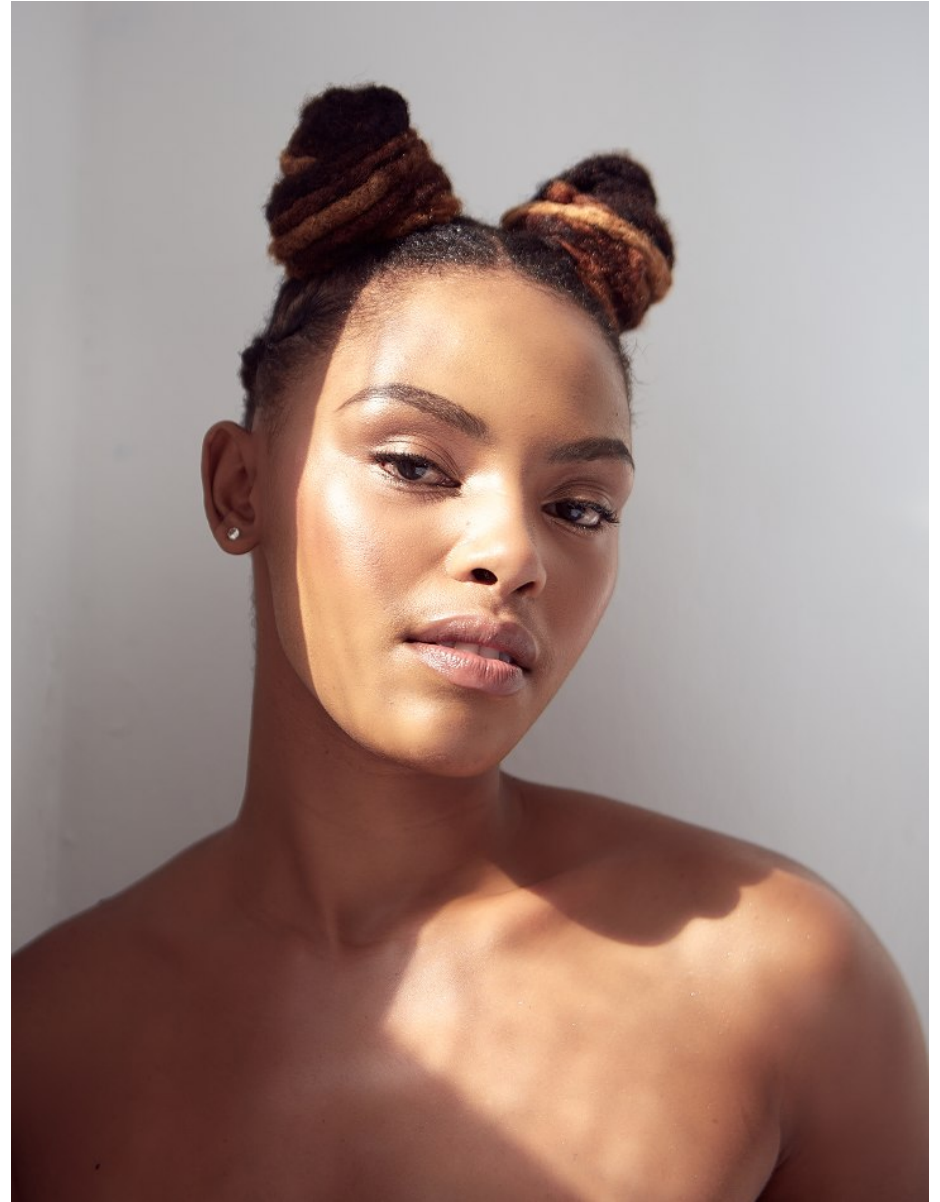

BOSS MODELS

DURBAN

THANDOLWETHU ZITHA

Height: 175cm Bust: 93cm Waist: 73cm Hips: 113cm Shoe: 7 UK Hair: Black Eyes: Black

BOSS MODELS

DURBAN

THANDOLWETHU ZITHA

Height: 175cm Bust: 93cm Waist: 73cm Hips: 113cm Shoe: 7 UK Hair: Black Eyes: Black