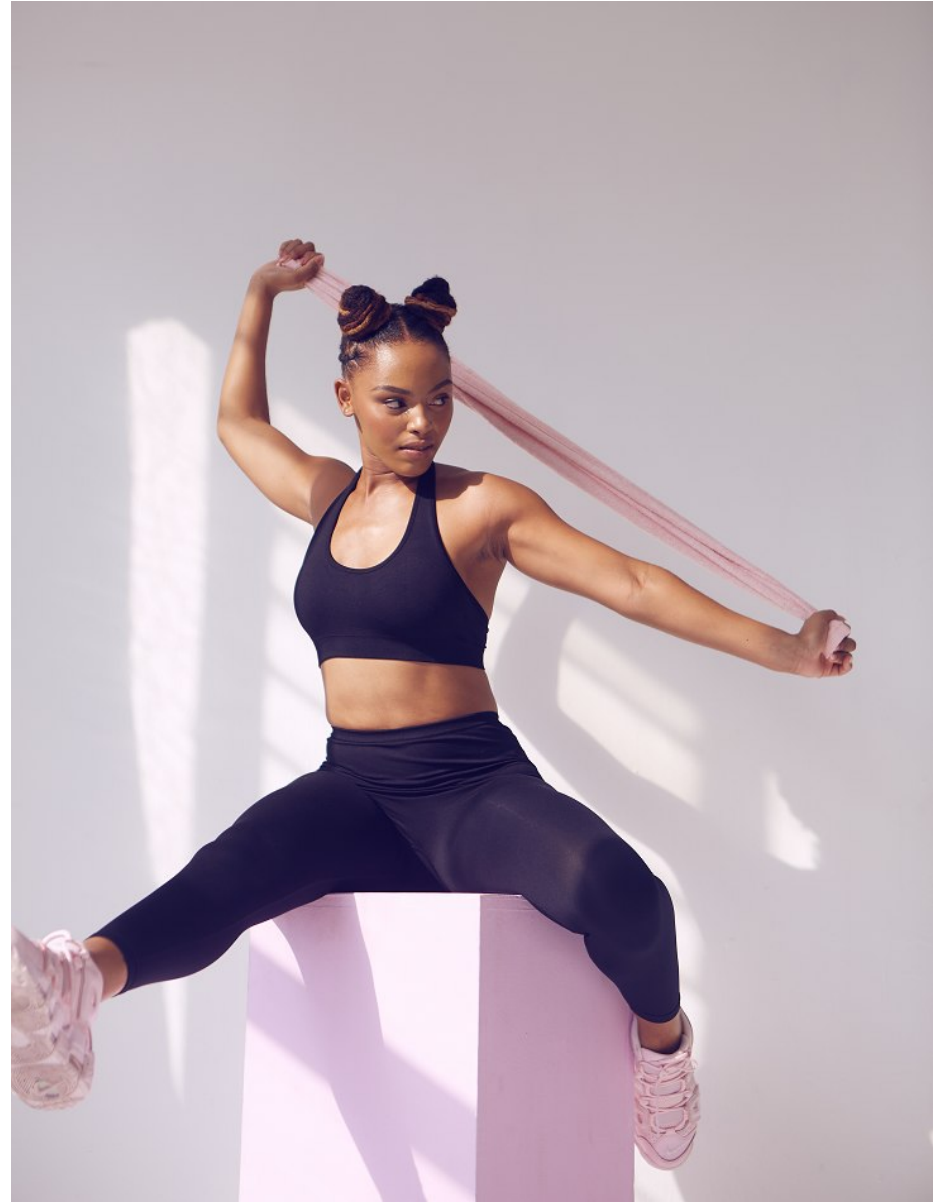

BOSS MODELS

DURBAN

THANDOLWETHU ZITHA

Height: 175cm Bust: 93cm Waist: 73cm Hips: 113cm Shoe: 7 UK Hair: Black Eyes: Black

BOSS MODELS

DURBAN

THANDOLWETHU ZITHA

Height: 175cm Bust: 93cm Waist: 73cm Hips: 113cm Shoe: 7 UK Hair: Black Eyes: Black