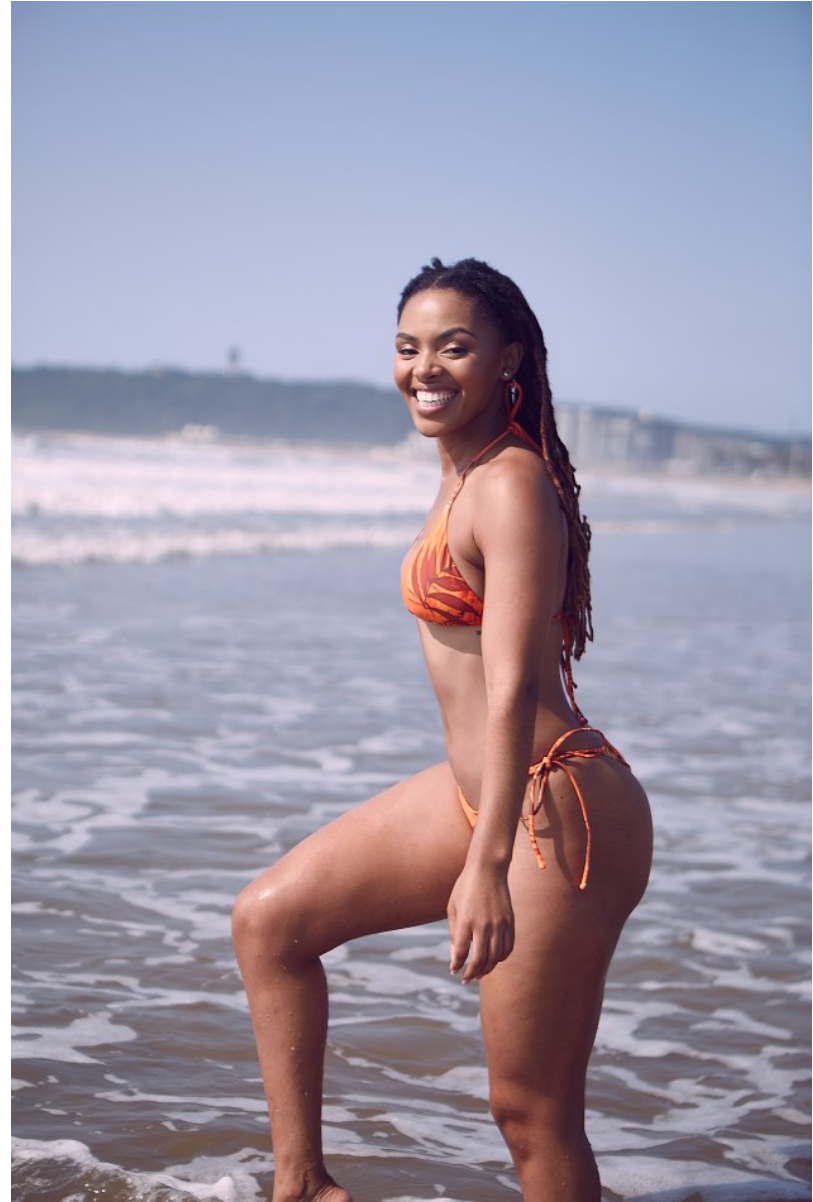

BOSS MODELS

DURBAN

THANDOLWETHU ZITHA

Height: 175cm Bust: 93cm Waist: 73cm Hips: 113cm Shoe: 7 UK Hair: Black Eyes: Black

BOSS MODELS

DURBAN

THANDOLWETHU ZITHA

Height: 175cm Bust: 93cm Waist: 73cm Hips: 113cm Shoe: 7 UK Hair: Black Eyes: Black