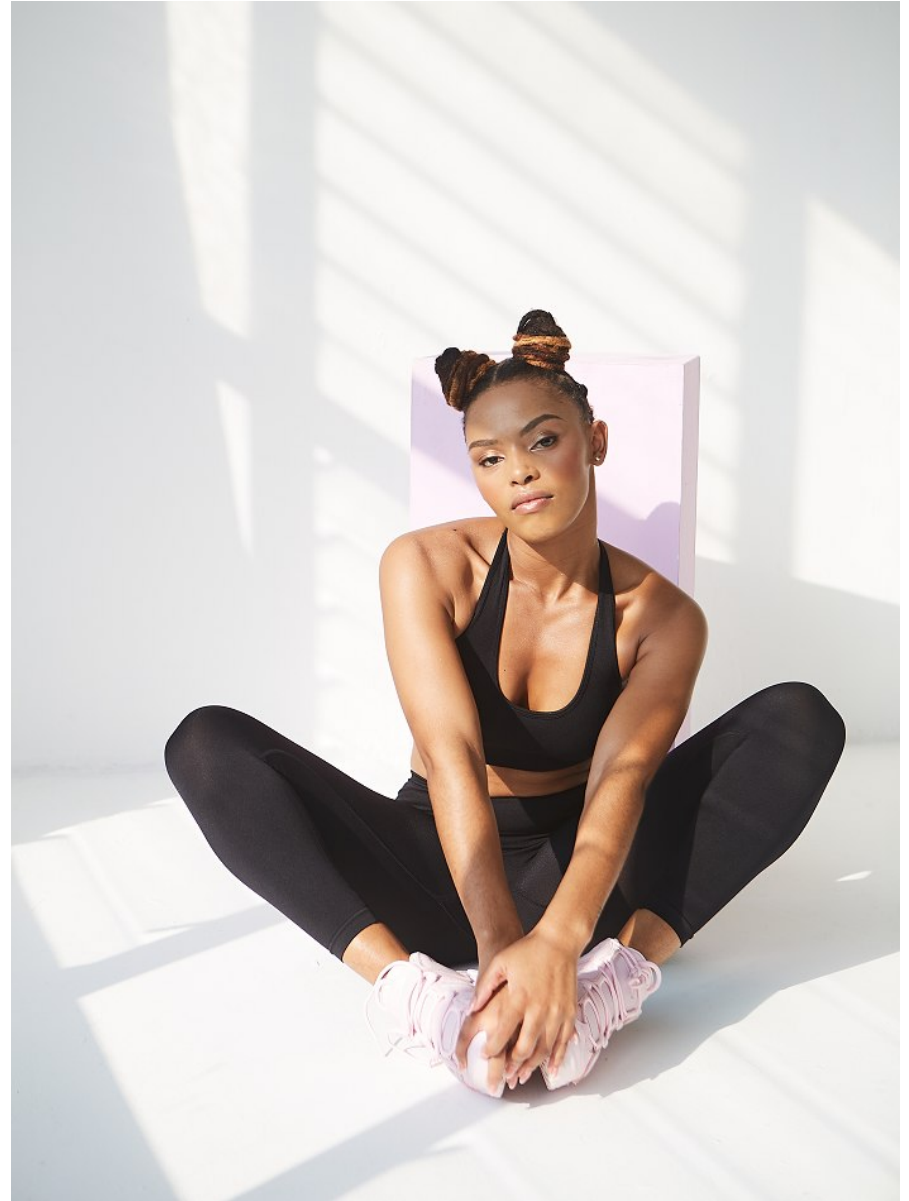

BOSS MODELS

DURBAN

THANDOLWETHU ZITHA

Height: 175cm Bust: 93cm Waist: 73cm Hips: 113cm Shoe: 7 UK Hair: Black Eyes: Black