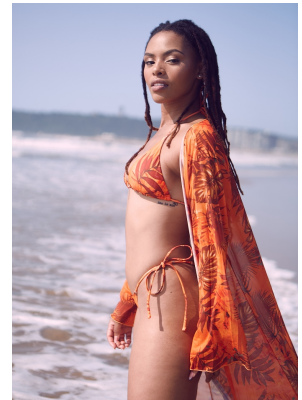

# BOSS MODELS

DURBAN

## THANDOLWETHU ZITHA

Height: 175cm Bust: 93cm Waist: 73cm Hips: 113cm Shoe: 7 UK Hair: Black Eyes: Black