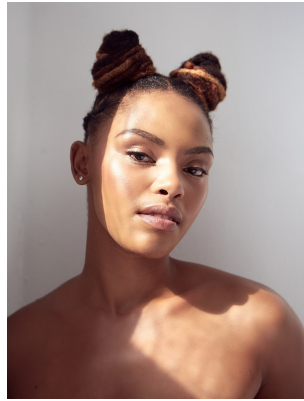

# BOSS MODELS

DURBAN

## THANDOLWETHU ZITHA

Height: 175cm Bust: 93cm Waist: 73cm Hips: 113cm Shoe: 7 UK Hair: Black Eyes: Black