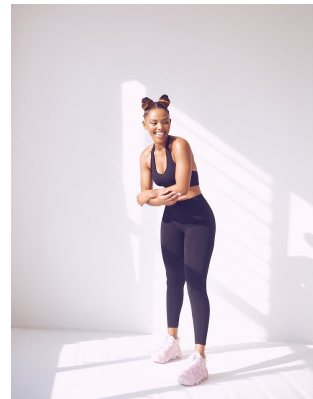

# BOSS MODELS

DURBAN

## THANDOLWETHU ZITHA

Height: 175cm Bust: 93cm Waist: 73cm Hips: 113cm Shoe: 7 UK Hair: Black Eyes: Black