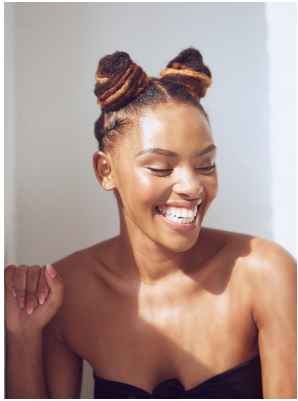

# BOSS MODELS

DURBAN

## THANDOLWETHU ZITHA

Height: 175cm Bust: 93cm Waist: 73cm Hips: 113cm Shoe: 7 UK Hair: Black Eyes: Black