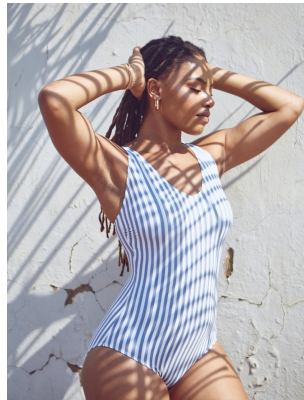

# BOSS MODELS

DURBAN

## THANDOLWETHU ZITHA

Height: 175cm Bust: 93cm Waist: 73cm Hips: 113cm Shoe: 7 UK Hair: Black Eyes: Black