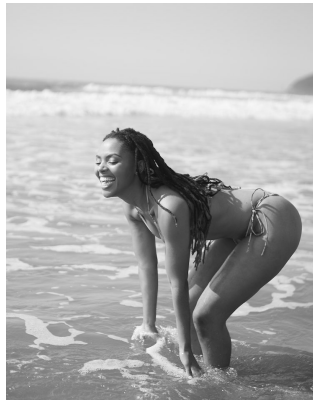

BOSS MODELS

DURBAN

THANDOLWETHU ZITHA

Height: 175cm Bust: 93cm Waist: 73cm Hips: 113cm Shoe: 7 UK Hair: Black Eyes: Black