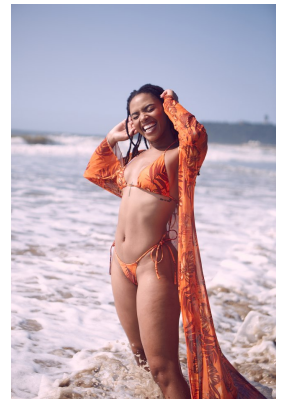

# BOSS MODELS

DURBAN

## THANDOLWETHU ZITHA

Height: 175cm Bust: 93cm Waist: 73cm Hips: 113cm Shoe: 7 UK Hair: Black Eyes: Black