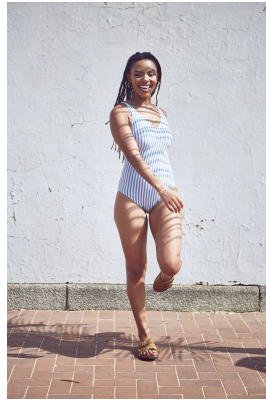

BOSS MODELS

DURBAN

THANDOLWETHU ZITHA

Height: 175cm Bust: 93cm Waist: 73cm Hips: 113cm Shoe: 7 UK Hair: Black Eyes: Black