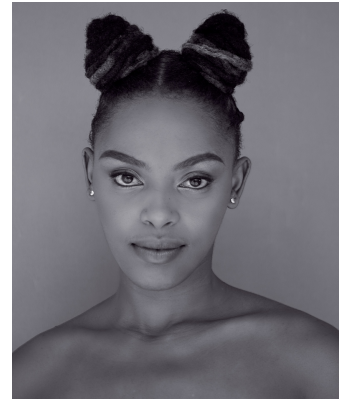

# BOSS MODELS

DURBAN

## THANDOLWETHU ZITHA

Height: 175cm Bust: 93cm Waist: 73cm Hips: 113cm Shoe: 7 UK Hair: Black Eyes: Black