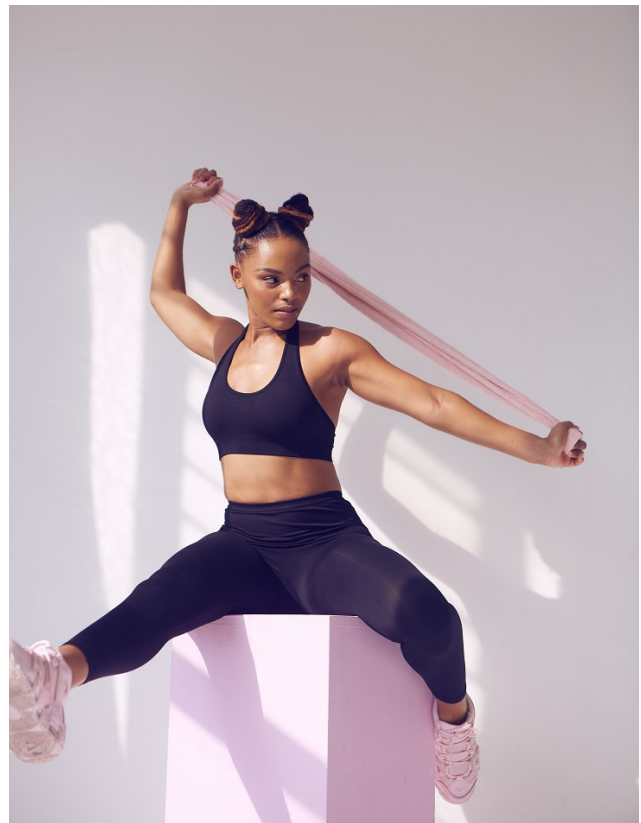

BOSS MODELS

DURBAN

THANDOLWETHU ZITHA

Height: 175cm Bust: 93cm Waist: 73cm Hips: 113cm Shoe: 7 UK Hair: Black Eyes: Black

BOSS MODELS

DURBAN

THANDOLWETHU ZITHA

Height: 175cm Bust: 93cm Waist: 73cm Hips: 113cm Shoe: 7 UK Hair: Black Eyes: Black