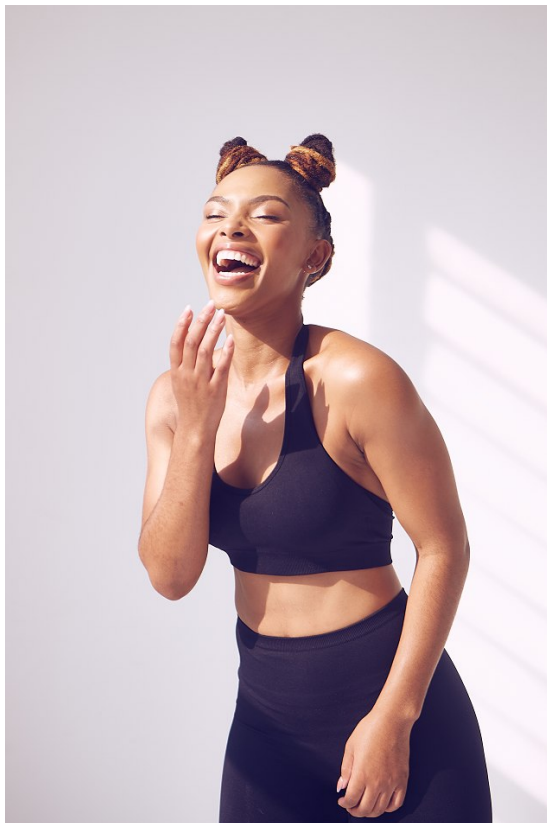

BOSS MODELS

DURBAN

THANDOLWETHU ZITHA

Height: 175cm Bust: 93cm Waist: 73cm Hips: 113cm Shoe: 7 UK Hair: Black Eyes: Black

BOSS MODELS

DURBAN

THANDOLWETHU ZITHA

Height: 175cm Bust: 93cm Waist: 73cm Hips: 113cm Shoe: 7 UK Hair: Black Eyes: Black