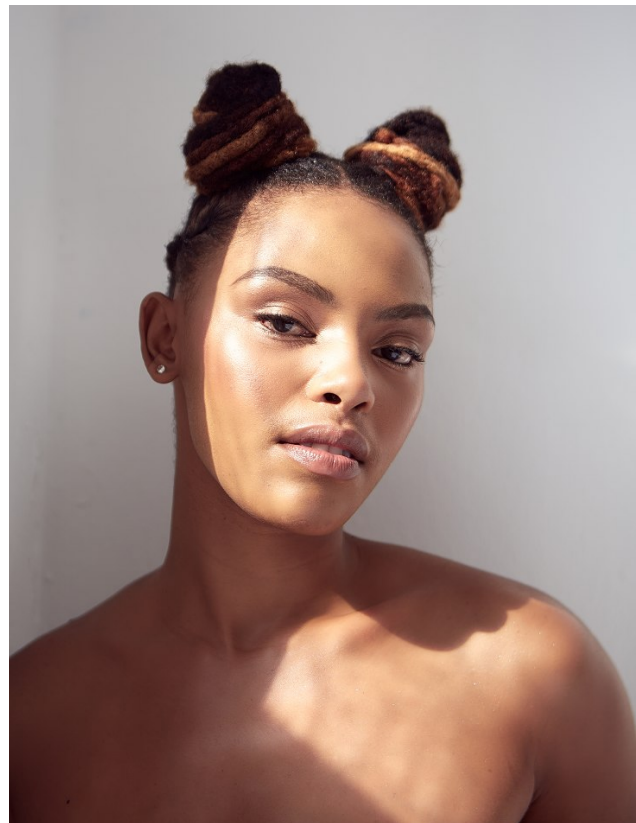

BOSS MODELS

DURBAN

THANDOLWETHU ZITHA

Height: 175cm Bust: 93cm Waist: 73cm Hips: 113cm Shoe: 7 UK Hair: Black Eyes: Black

BOSS MODELS

DURBAN

THANDOLWETHU ZITHA

Height: 175cm Bust: 93cm Waist: 73cm Hips: 113cm Shoe: 7 UK Hair: Black Eyes: Black