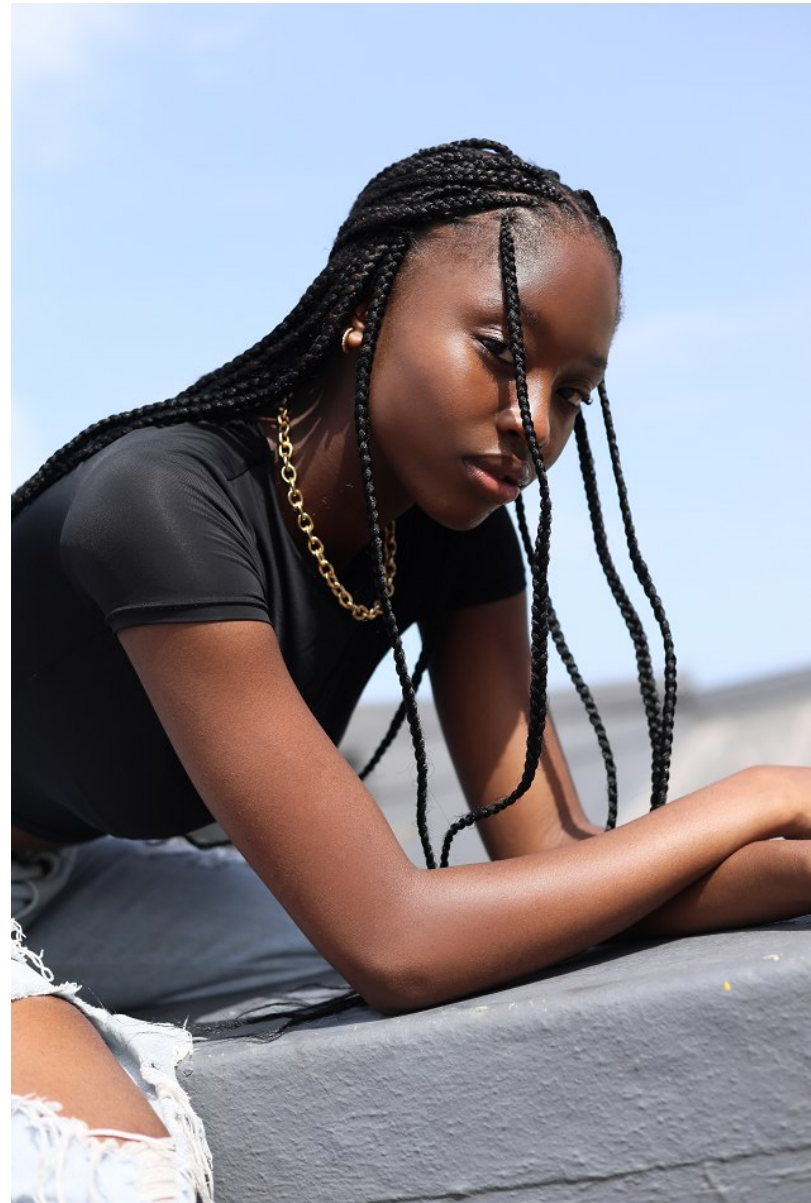

BOSS MODELS

DURBAN

UNATHI NDEVU

Height: 176cm Bust: 83cm Waist: 66cm Hips: 94cm Shoe: 7 UK Hair: Black Eyes: Black