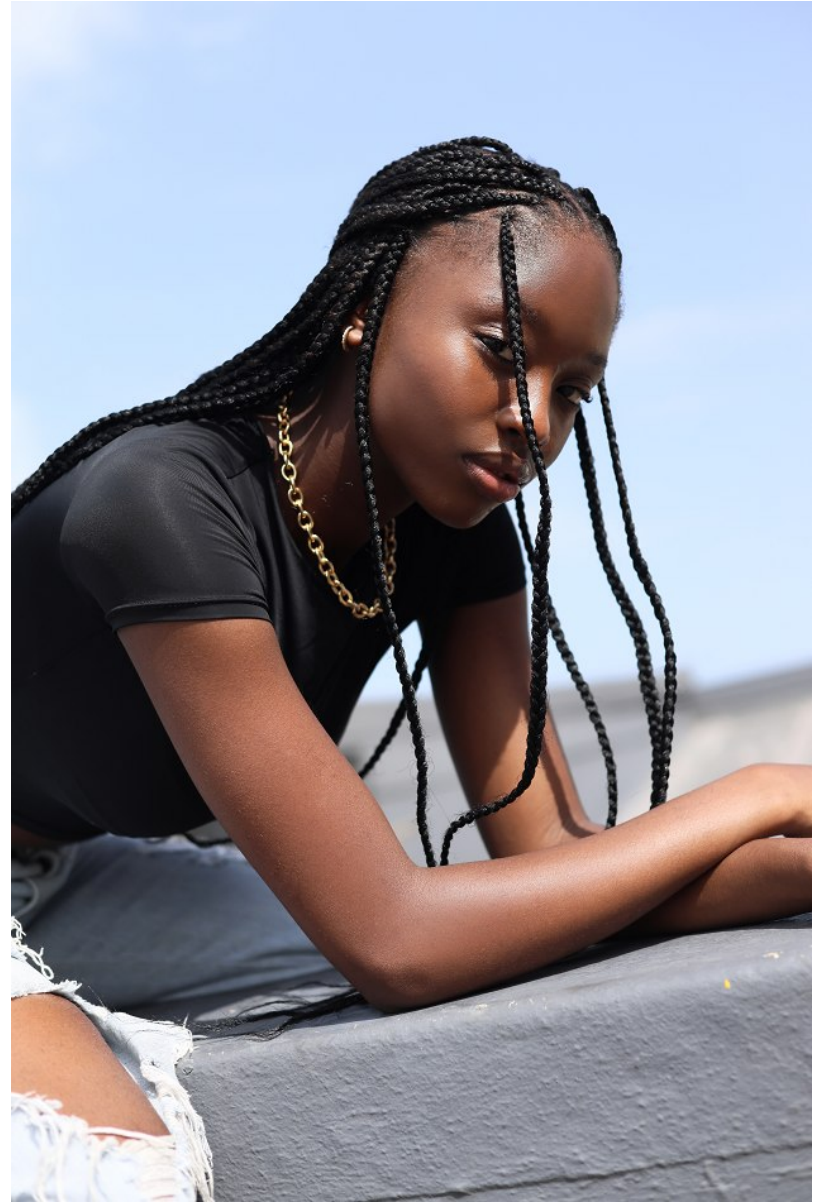

BOSS MODELS

DURBAN

UNATHI NDEVU

Height: 176cm Bust: 86cm Waist: 64cm Hips: 98cm Shoe: 7 UK Hair: Black Eyes: Black