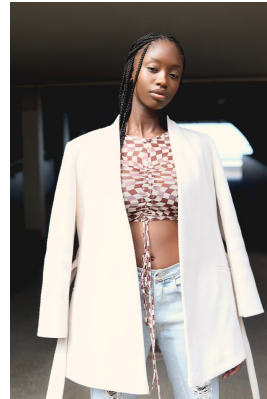

BOSS MODELS

DURBAN

UNATHI NDEVU

Height: 176cm Bust: 86cm Waist: 64cm Hips: 98cm Shoe: 7 UK Hair: Black Eyes: Black

BOSS MODELS

DURBAN

Image: Unathi Ndevu represented by Boss Models Durban

UNATHI NDEVU

Height: 176cm Bust: 86cm Waist: 64cm Hips: 98cm Shoe: 7 UK Hair: Black Eyes: Black