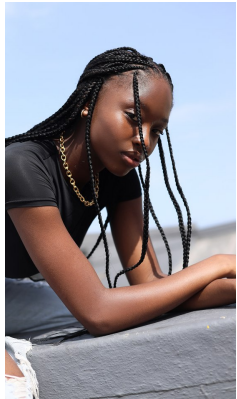

BOSS MODELS

DURBAN

UNATHI NDEVU

Height: 176cm Bust: 86cm Waist: 64cm Hips: 98cm Shoe: 7 UK Hair: Black Eyes: Black

BOSS MODELS

DURBAN

Image: Unathi Ndevu represented by Boss Models Durban

UNATHI NDEVU

Height: 176cm Bust: 86cm Waist: 64cm Hips: 98cm Shoe: 7 UK Hair: Black Eyes: Black