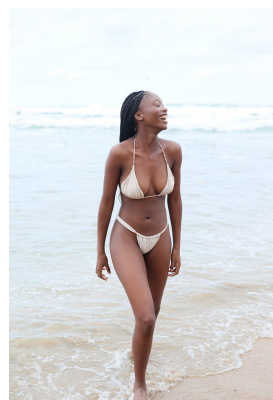

# BOSS MODELS

DURBAN

## UNATHI NDEVU

Height: 176cm Bust: 83cm Waist: 66cm Hips: 94cm Shoe: 7 UK Hair: Black Eyes: Black

# BOSS MODELS

DURBAN

Image: Unathi Ndevu represented by Boss Models Durban