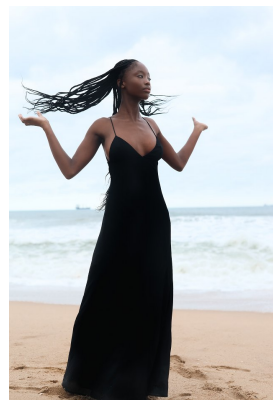

BOSS MODELS

DURBAN

UNATHI NDEVU

Height: 176cm Bust: 86cm Waist: 64cm Hips: 98cm Shoe: 7 UK Hair: Black Eyes: Black

BOSS MODELS

DURBAN

Image: Unathi Ndevu represented by Boss Models Durban

UNATHI NDEVU

Height: 176cm Bust: 86cm Waist: 64cm Hips: 98cm Shoe: 7 UK Hair: Black Eyes: Black