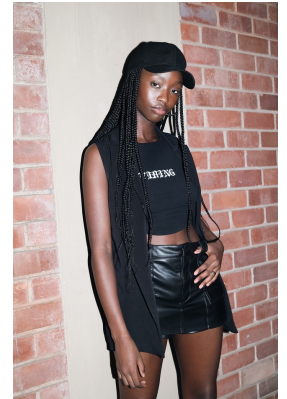

BOSS MODELS

DURBAN

UNATHI NDEVU

Height: 176cm Bust: 86cm Waist: 64cm Hips: 98cm Shoe: 7 UK Hair: Black Eyes: Black

BOSS MODELS

DURBAN

Image: Unathi Ndevu represented by Boss Models Durban

UNATHI NDEVU

Height: 176cm Bust: 86cm Waist: 64cm Hips: 98cm Shoe: 7 UK Hair: Black Eyes: Black