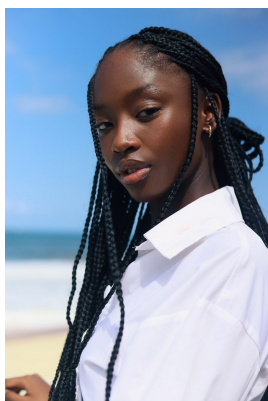

BOSS MODELS

DURBAN

UNATHI NDEVU

Height: 176cm Bust: 86cm Waist: 64cm Hips: 98cm Shoe: 7 UK Hair: Black Eyes: Black

BOSS MODELS

DURBAN

Image: Unathi Ndevu represented by Boss Models Durban

UNATHI NDEVU

Height: 176cm Bust: 86cm Waist: 64cm Hips: 98cm Shoe: 7 UK Hair: Black Eyes: Black