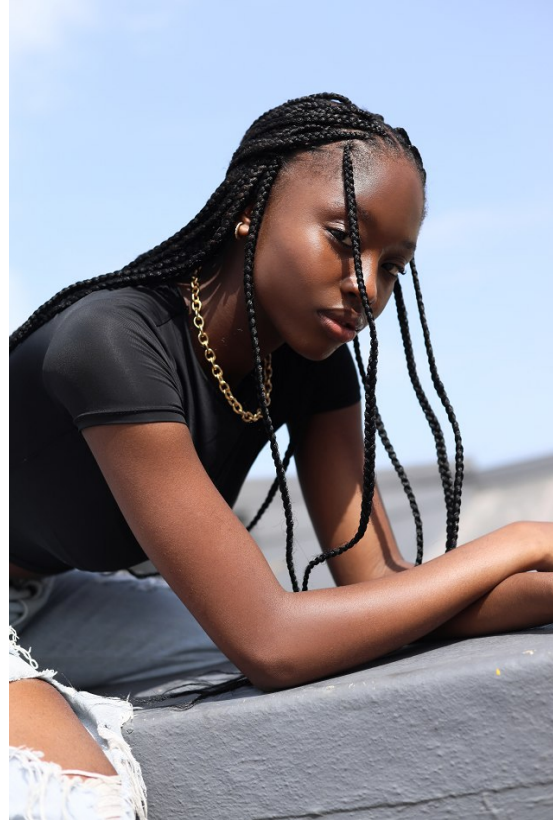

BOSS MODELS

DURBAN

UNATHI NDEVU

Height: 176cm Bust: 83cm Waist: 66cm Hips: 94cm Shoe: 7 UK Hair: Black Eyes: Black