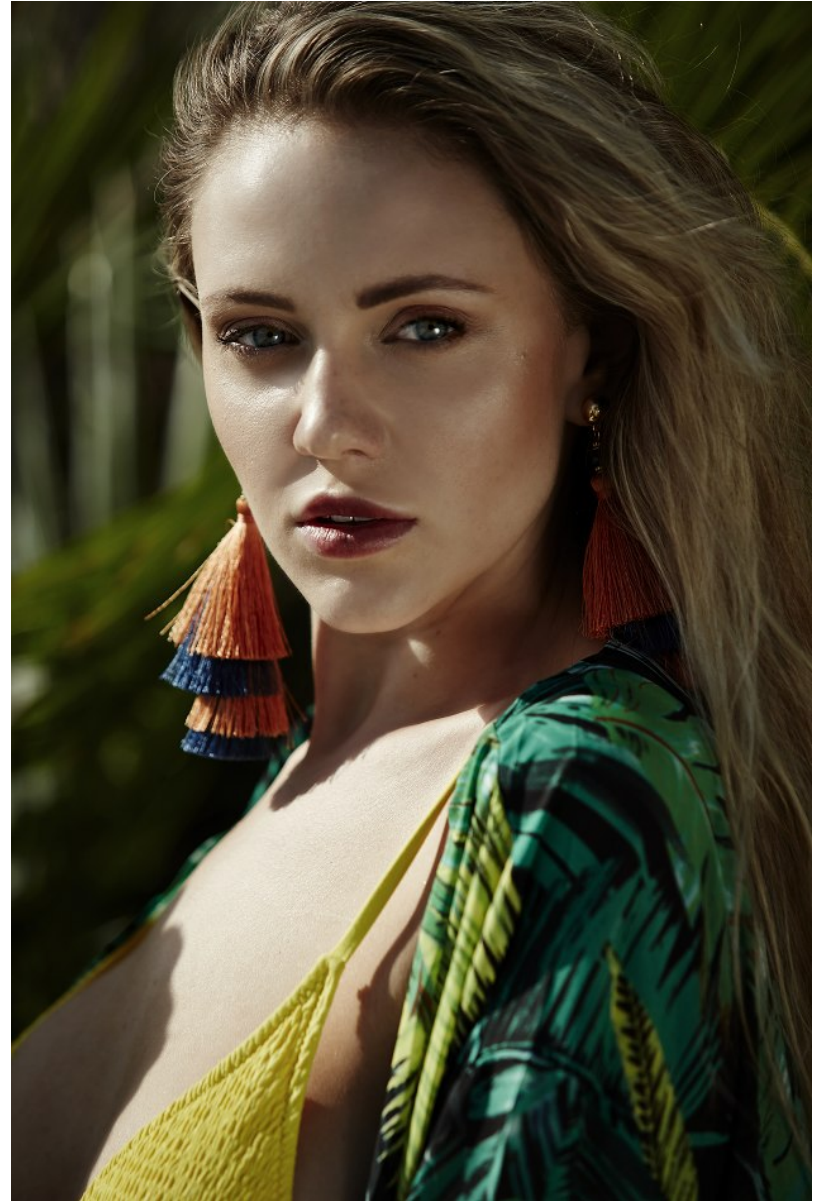

BOSS MODELS

DURBAN

AMBER HORNE

Height: 174cm Bust: 99cm Waist: 79cm Hips: 99cm Shoe: 7 UK Hair: Blonde Eyes: Blue

BOSS MODELS

DURBAN

AMBER HORNE

Height: 174cm Bust: 99cm Waist: 79cm Hips: 99cm Shoe: 7 UK Hair: Blonde Eyes: Blue