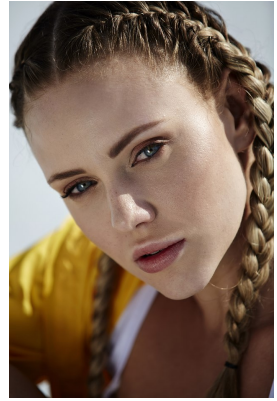

BOSS MODELS

DURBAN

AMBER HORNE

Height: 174cm Bust: 99cm Waist: 79cm Hips: 99cm Shoe: 7 UK Hair: Blonde Eyes: Blue

BOSS MODELS

DURBAN

AMBER HORNE

Height: 174cm Bust: 99cm Waist: 79cm Hips: 99cm Shoe: 7 UK Hair: Blonde Eyes: Blue