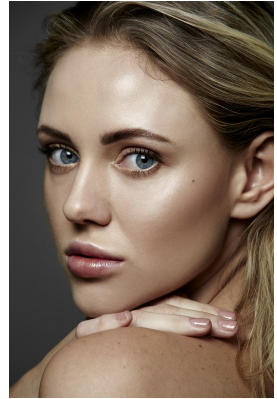

# BOSS MODELS

DURBAN

## AMBER HORNE

Height: 174cm Bust: 99cm Waist: 79cm Hips: 99cm Shoe: 7 UK Hair: Blonde Eyes: Blue