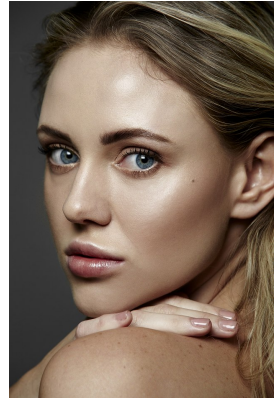

BOSS MODELS

DURBAN

AMBER HORNE

Height: 174cm Bust: 99cm Waist: 79cm Hips: 99cm Shoe: 7 UK Hair: Blonde Eyes: Blue

BOSS MODELS

DURBAN

AMBER HORNE

Height: 174cm Bust: 99cm Waist: 79cm Hips: 99cm Shoe: 7 UK Hair: Blonde Eyes: Blue