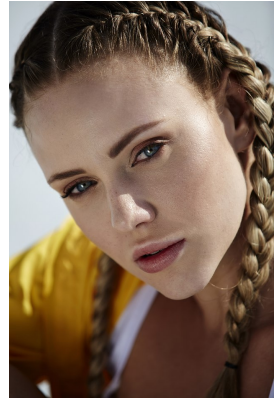

# BOSS MODELS

DURBAN

## AMBER HORNE

Height: 174cm Bust: 99cm Waist: 79cm Hips: 99cm Shoe: 7 UK Hair: Blonde Eyes: Blue