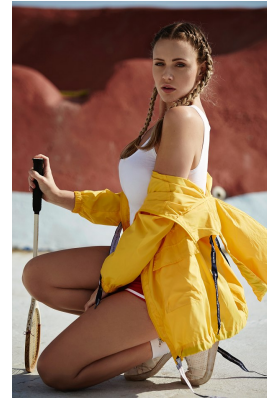

BOSS MODELS

DURBAN

AMBER HORNE

Height: 174cm Bust: 99cm Waist: 79cm Hips: 99cm Shoe: 7 UK Hair: Blonde Eyes: Blue

BOSS MODELS

DURBAN

AMBER HORNE

Height: 174cm Bust: 99cm Waist: 79cm Hips: 99cm Shoe: 7 UK Hair: Blonde Eyes: Blue